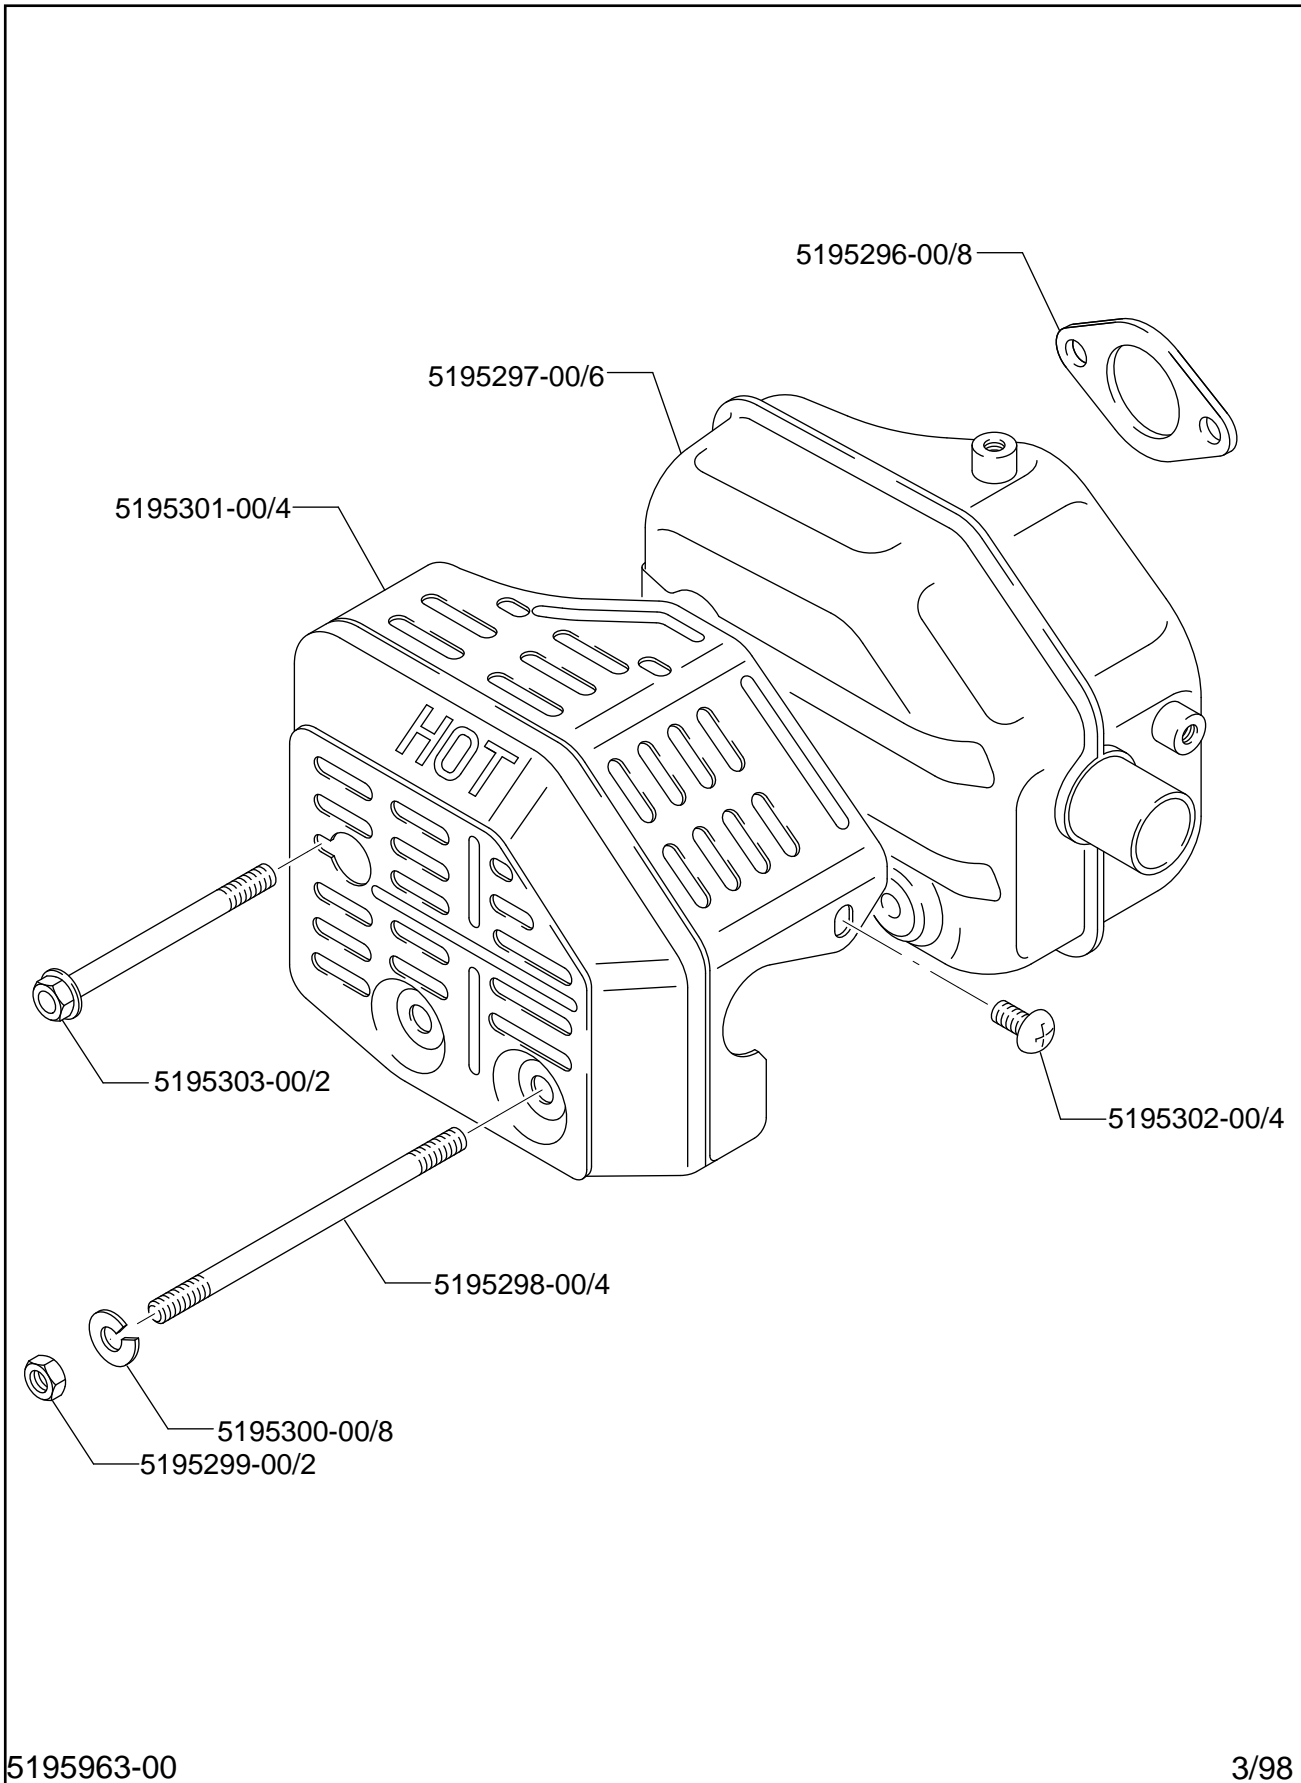

Illustrated Parts List

Suzuki Engine - M123x

Carburettor Controls

Suzuki Engine - M123x

Illustrated Parts List

Fuel Tank