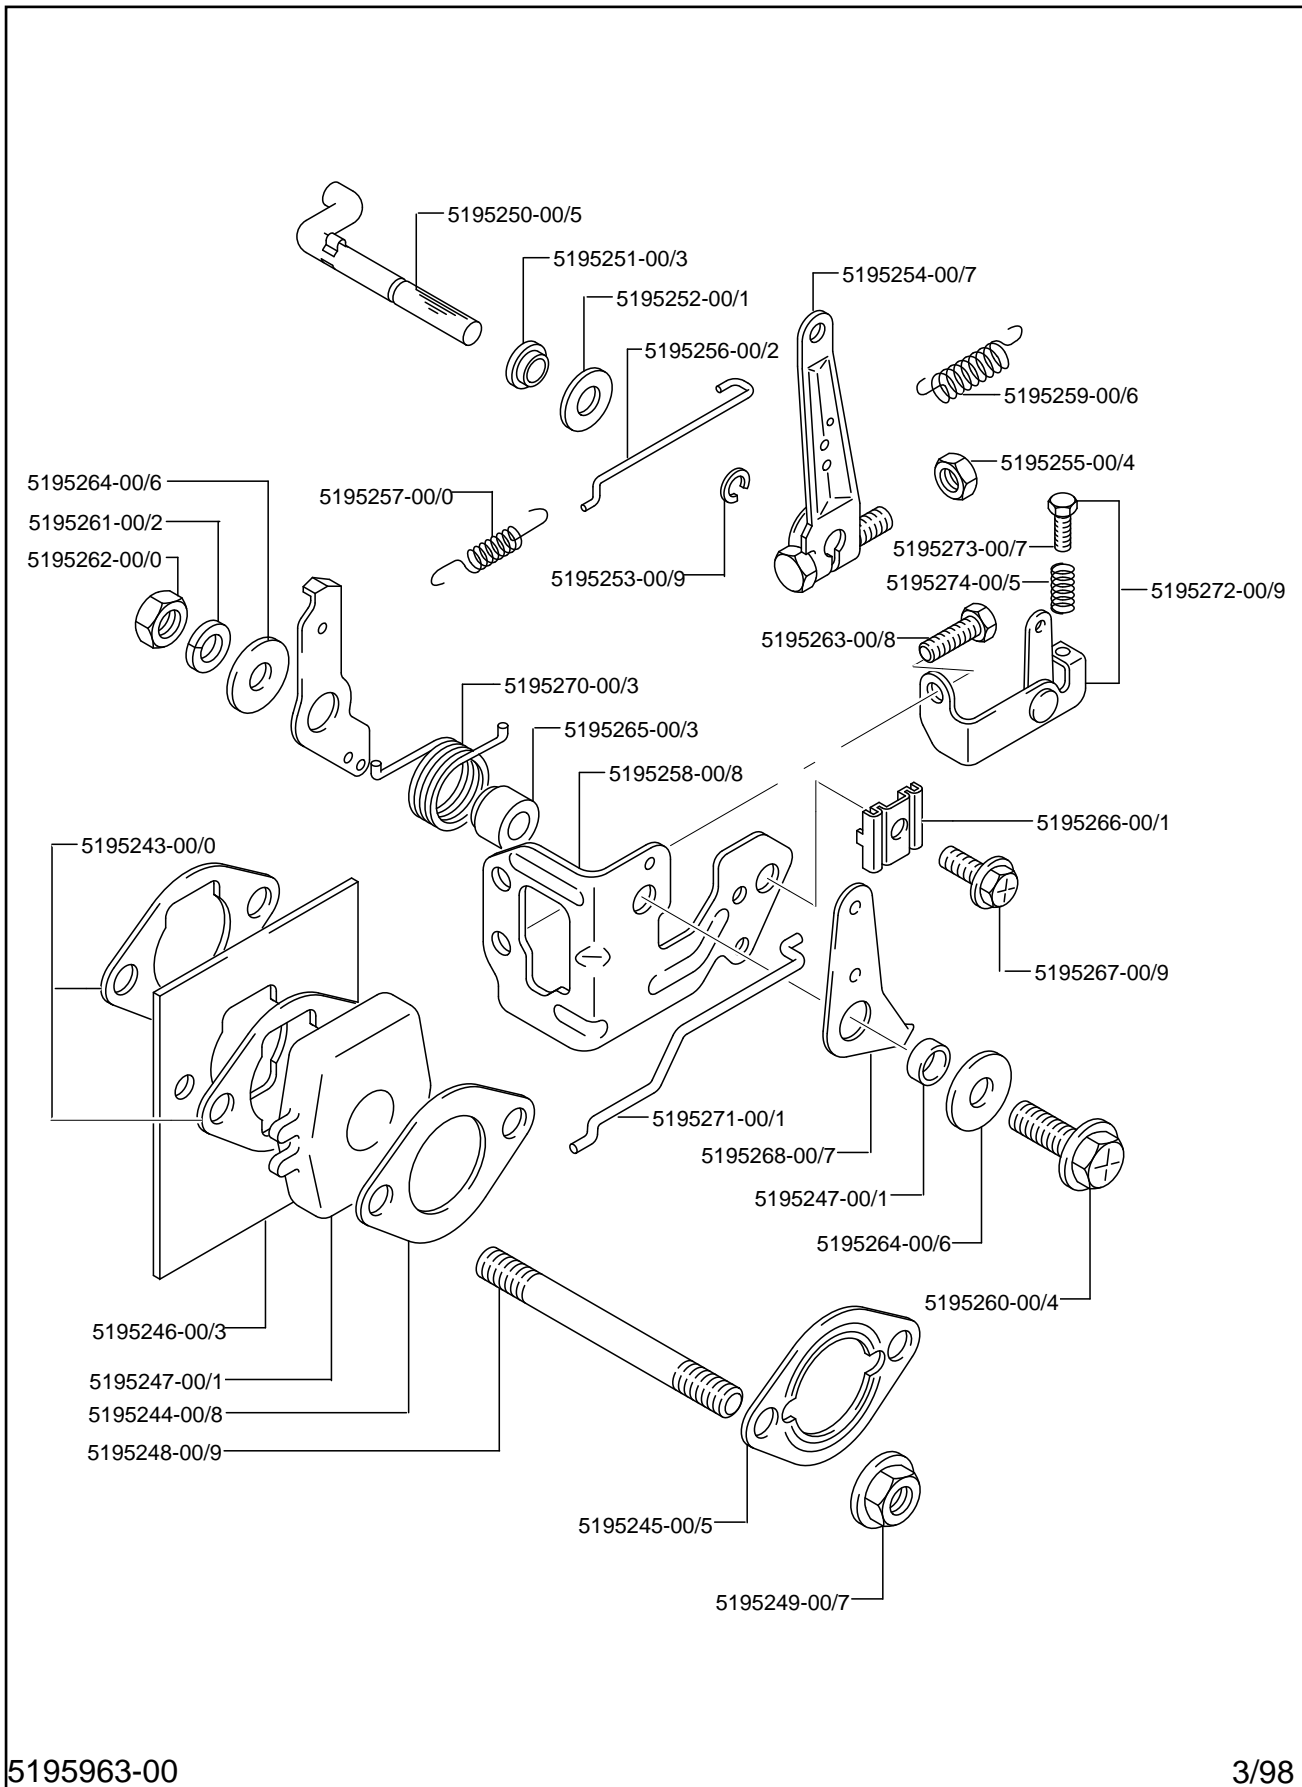

Illustrated Parts List

Suzuki Engine - M123x

Carburettor Controls

Suzuki Engine - M123x

Illustrated Parts List

Fuel Tank