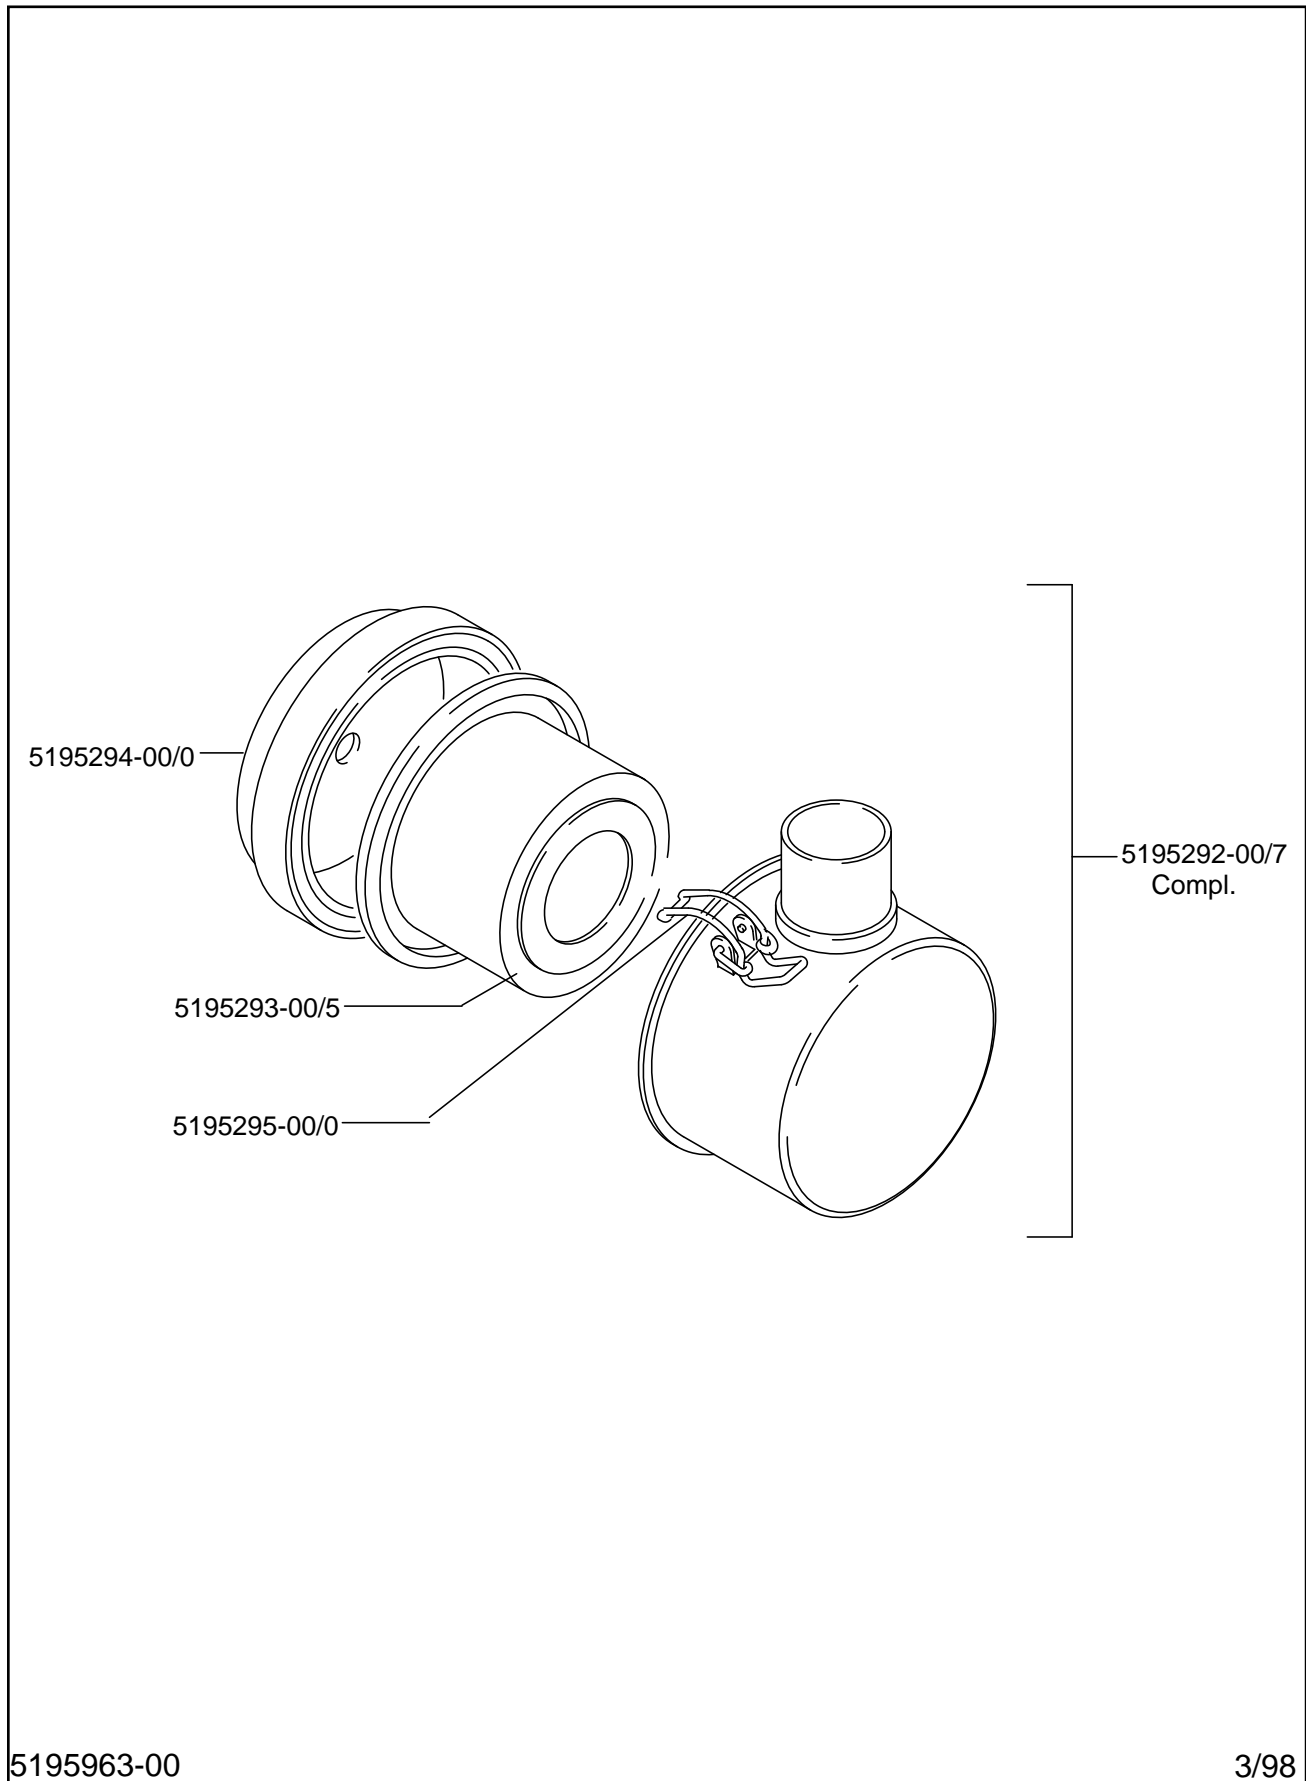

Illustrated Parts List

Suzuki Engine - M123x

Carburettor Controls

Suzuki Engine - M123x

Illustrated Parts List

Fuel Tank