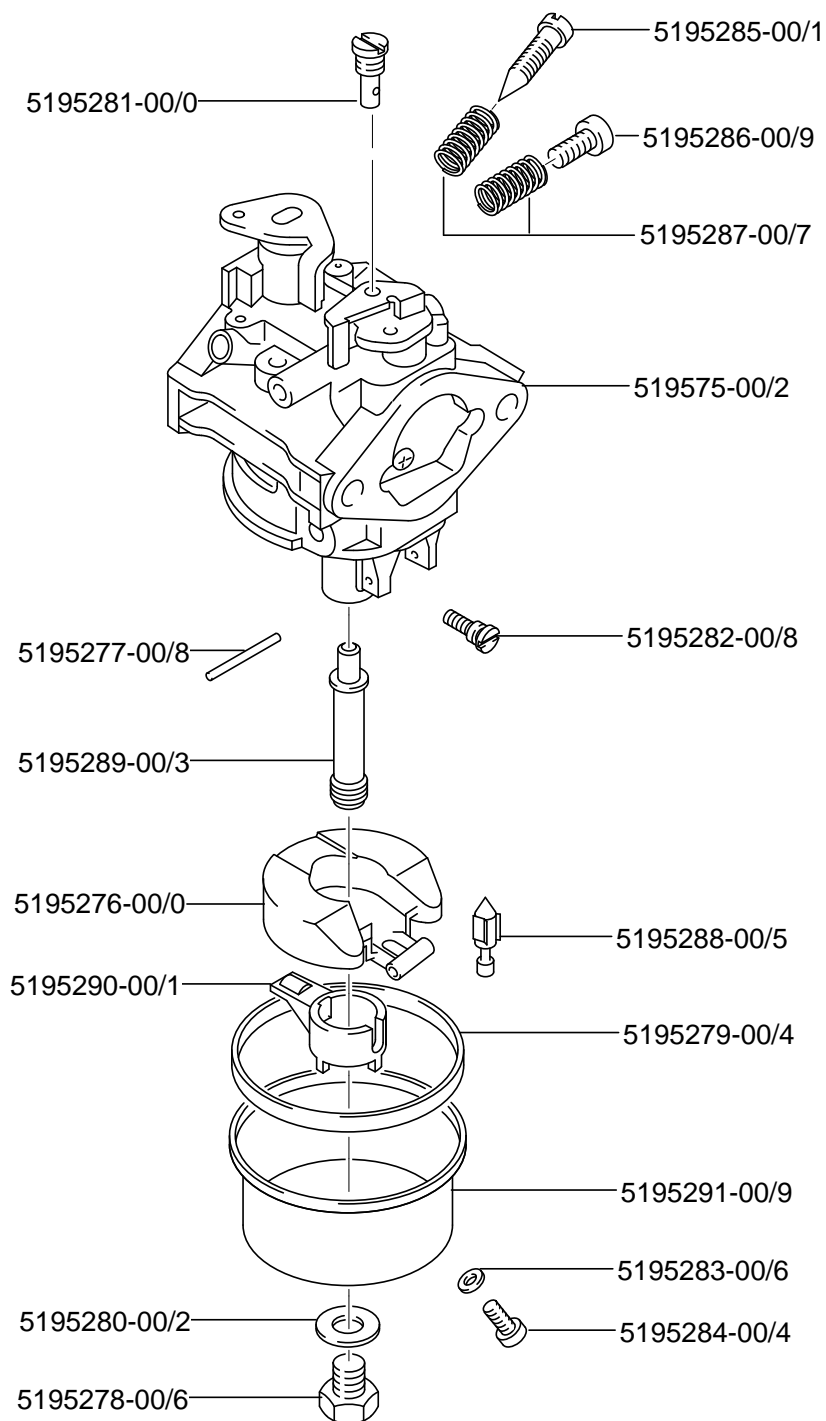

Illustrated Parts List

Suzuki Engine - M123x

Carburettor Controls

Suzuki Engine - M123x

Illustrated Parts List

Fuel Tank