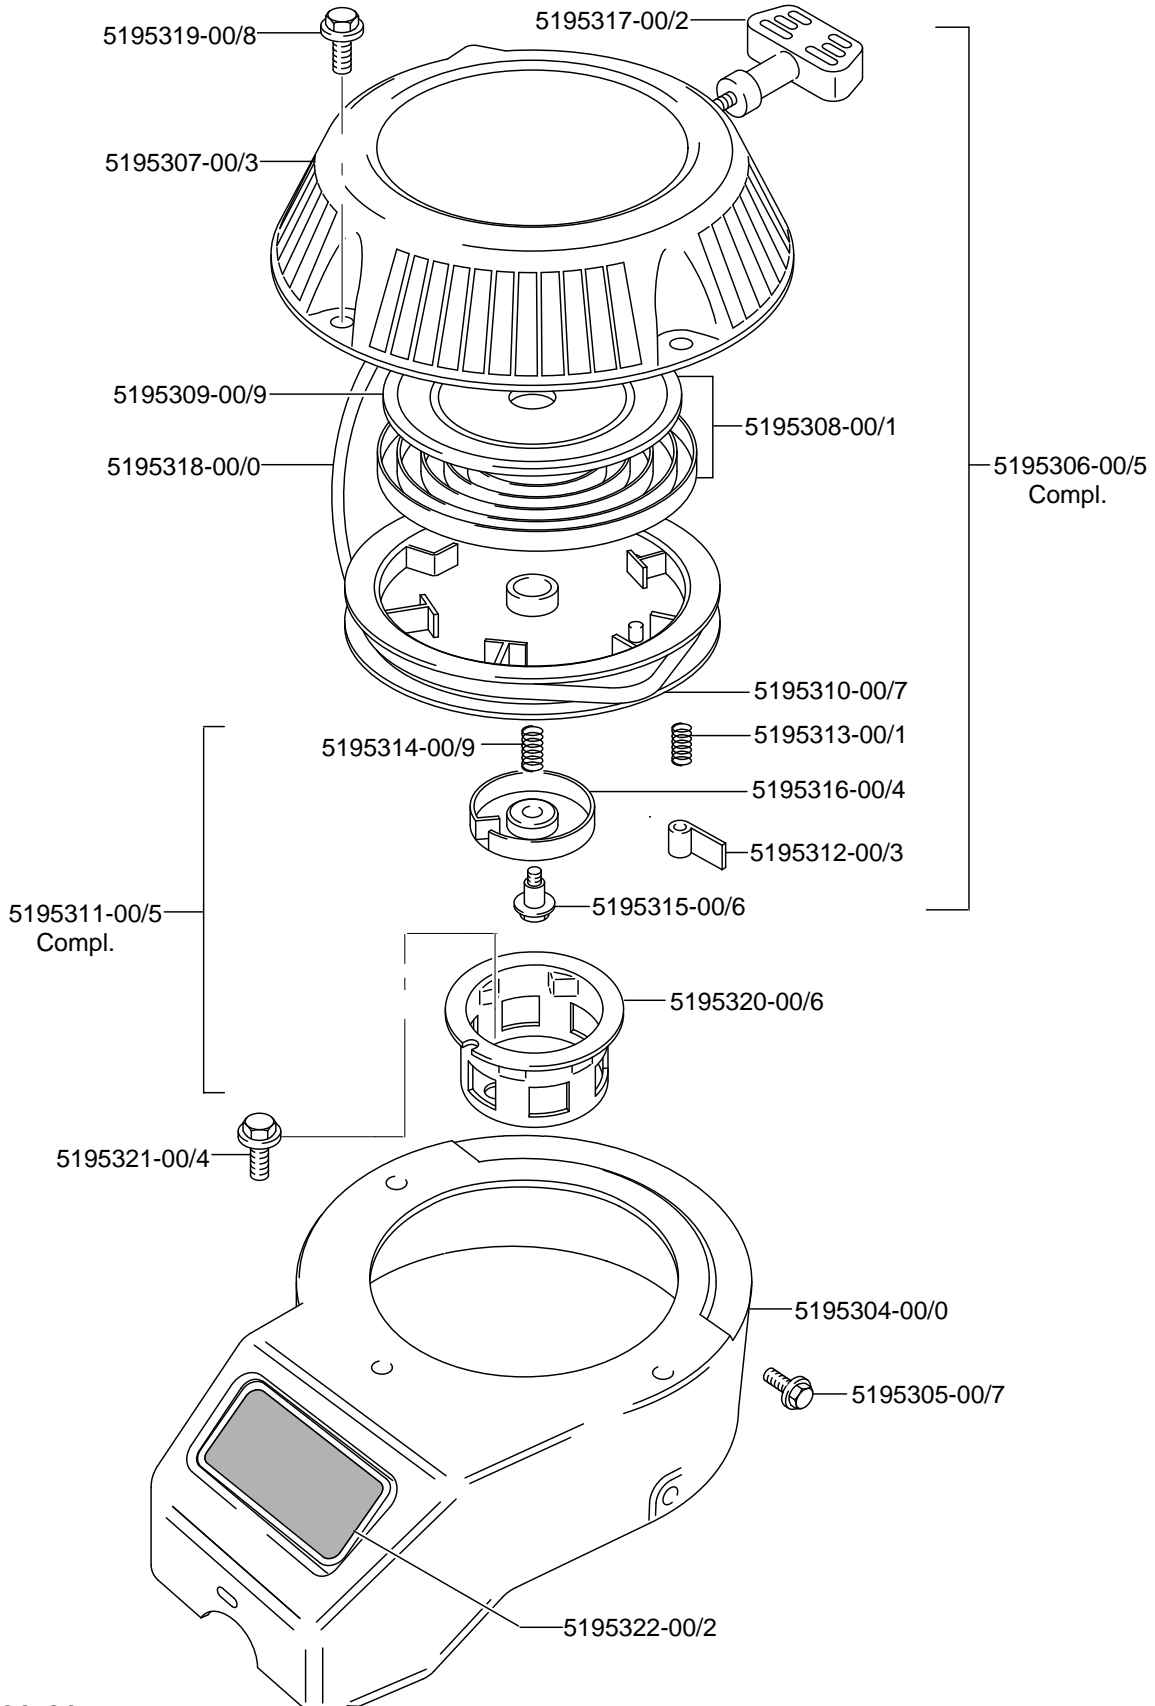

Illustrated Parts List

Suzuki Engine - M123x

Carburettor Controls

Suzuki Engine - M123x

Illustrated Parts List

Fuel Tank