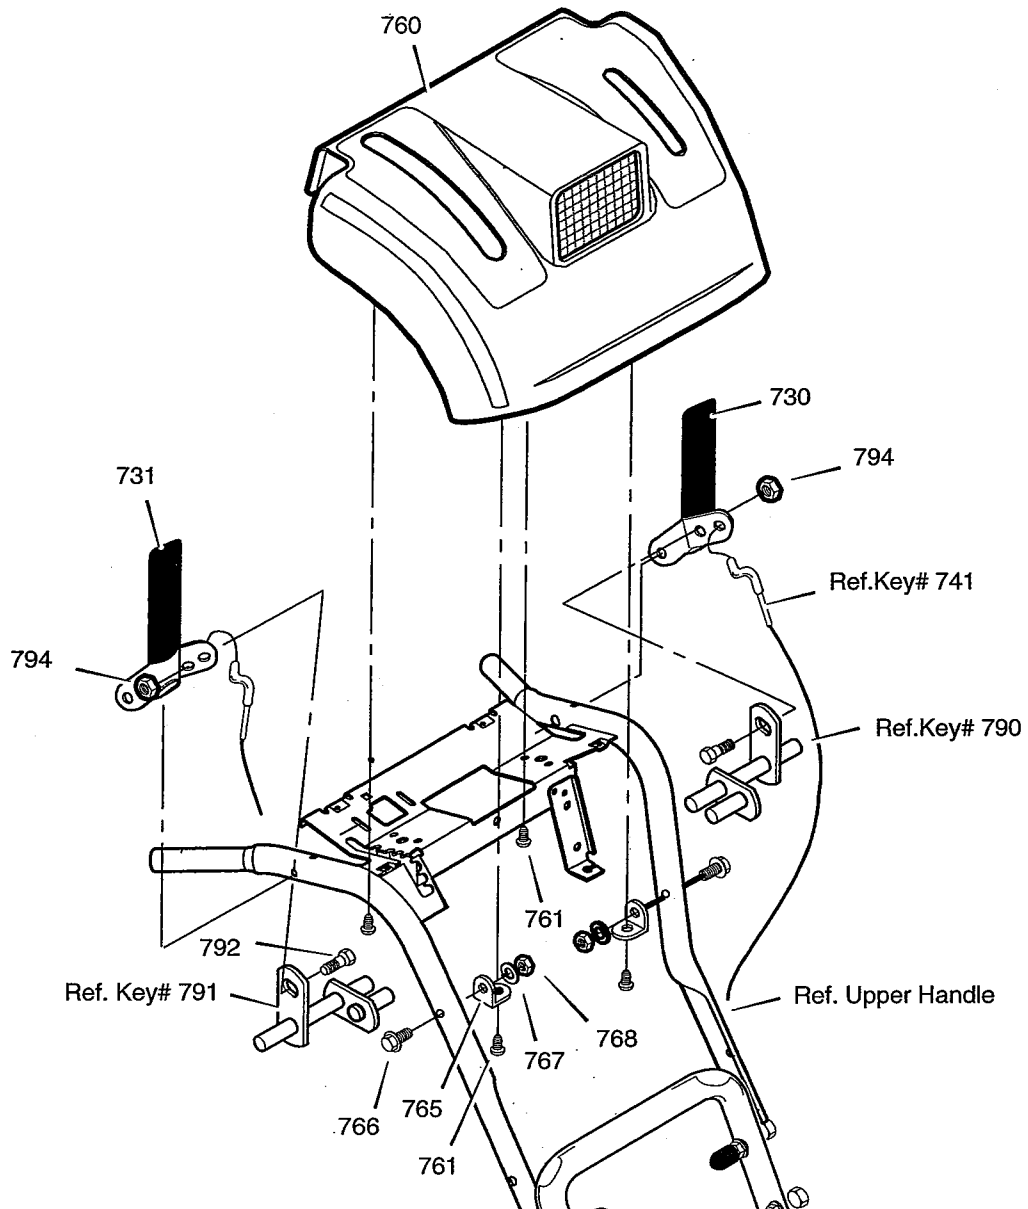

MODEL 629904x54A

REPAIR PARTS CONTROL PANEL ASSEMBLY

319052

Key No.	Part No.	Description
730	1501357E717	CLUTCH HANDLE LH
731	1501358E717	CLUTCH HANDLE RH
760	1501327	PANEL, CONTROL
761	316042	SCREW, 10 X .62
765	578866E717	BRACKET, PANEL
766	302900	SCREW, 5/16-18 X 1.75
767	71060	WASHER, HVSPTLK
768	71037	NUT, 5/16-18
792	905531	BOLT, 1/4-20 X .50
794	908913	NUT, 1/4-20