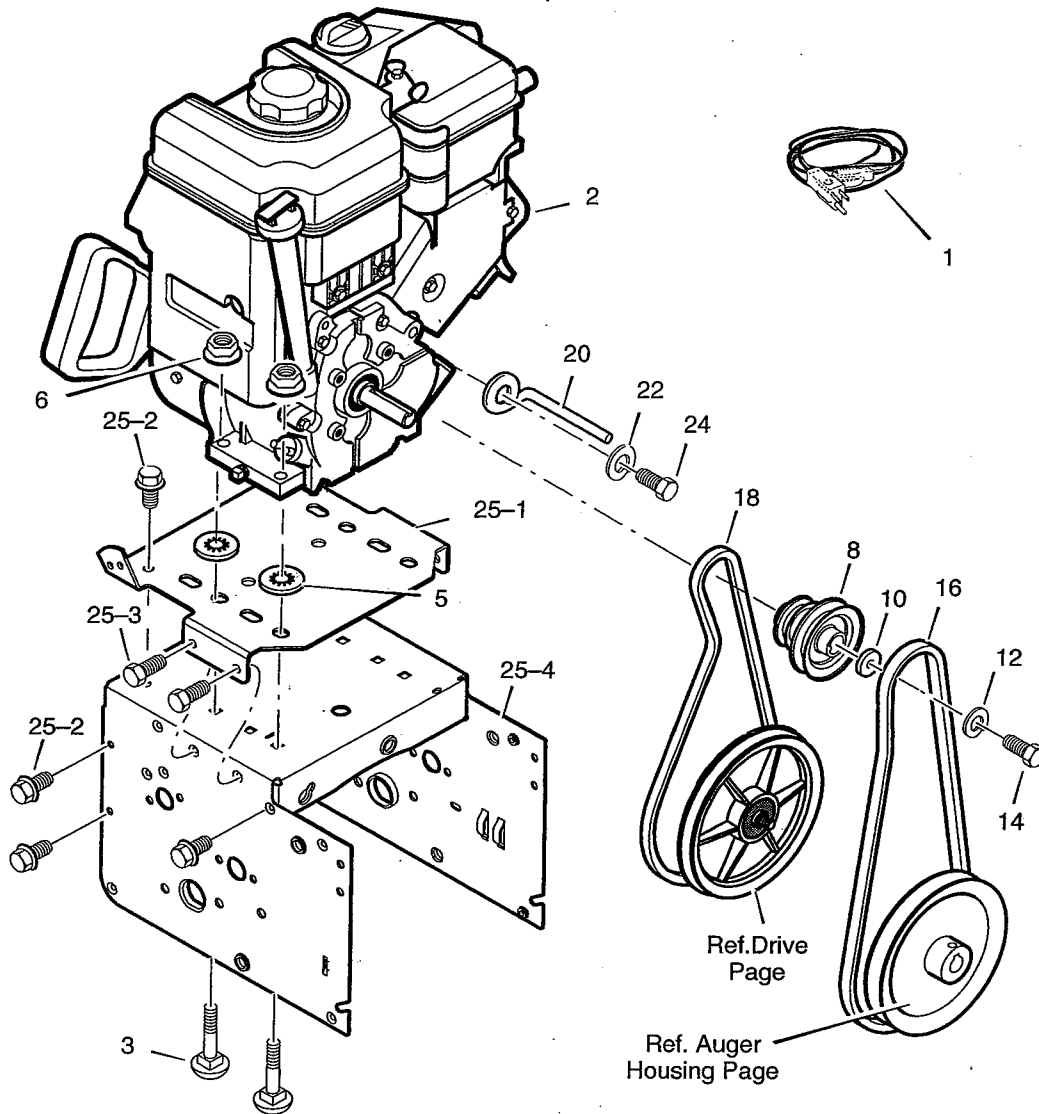

CAN 970

- Ⓒ **Parts List - Model 629904x54A**
- Ⓕ **Liste de pièces - Modèle 629904x54A**
- Ⓓ **Teileliste - Modell 629904x54A**
- Ⓘ **Elenco pezzi - Modello 629904x54A**
- Ⓓ **Deleliste - Modell 629904x54A**
- Ⓔ **Reservdelislista - Modell 629904x54A**
- Ⓕ **Varaosaluettelo - Malli 629904x54A**
- Ⓔ **Lista de partes - Modelo 629904x54A**

# REPAIR PARTS ENGINE

Key No.	Part No.	Description
1	761332	CORD, STARTER
2	-----	ENGINE
3	2x97	BOLT, CARRIAGE 5/16-18
5	28x76	RETAINER, PUSH
6	710026	NUT, HEXWDFLLK 5/16-18
8	1501109	PULLEY, ENGINE
10	710247	WASHER
12	71063	WASHER, HVSPTLK .38ID
14	71015	SCREW, 3/8-24X1.00
16	585416	BELT, V 4L 38.1MF16" 5-10
18	579932	BELT, V 3L 33.13LG
20	1501201	GUIDE, BELT
22	71060	WASHER, SPTLK .31X.58X.08
24	710097	SCREW, 5/16-24X .75
25	-----	FRAME ASSEMBLY
25-1	1501062E245	PLATE, ENGINE MOUNT
25-2	310169	SCREW, TAP 1/4-20 X .63
25-3	780055	SCREW, TAP 5/16-18 X .50
25-4	1501049E245	FRAME, MOTOR BOX
—	F-021033L	OWNER'S MANUAL

# REPAIR PART GEAR CASE ASSEMBLY

314014

Key No.	Part No.	Description
300	896	CASE, GEAR RH
301	895	CASE, GEAR LH
303	910828	SCREW, 5/16-24X1.00
304	71100	NUT, 5/16-24 HEXWDFLLK
305	330434	SCREW, 5/16-24X1.50
306	53749	PLUG, PIPE
310	780151	SEAL, OIL
311	53743	BEARING, SLEEVE
312	53748	WASHER, FLAT 1.00X1.54X.09
313	760528	SHAFT, AUGER
314	897	GASKET, GEAR BOX
315	53730	GEAR, WORM
316	73905	KEY, WOODRUFF #91
320	53737	RING, QUAD
321	583126	BEARING, FLANGE
322	48275	WASHER, FLAT .752X1.24X.093
323	50684	BEARING, ROLL
324	48275	WASHER, FLAT .752X1.24X.093
326	50795	KEY, HI-PRO #606
327	53732	GEAR, WORM
330	53731	BEARING
340	1501147E717	IMPELLER
—	333431	10oz TUBE LUBRICANT