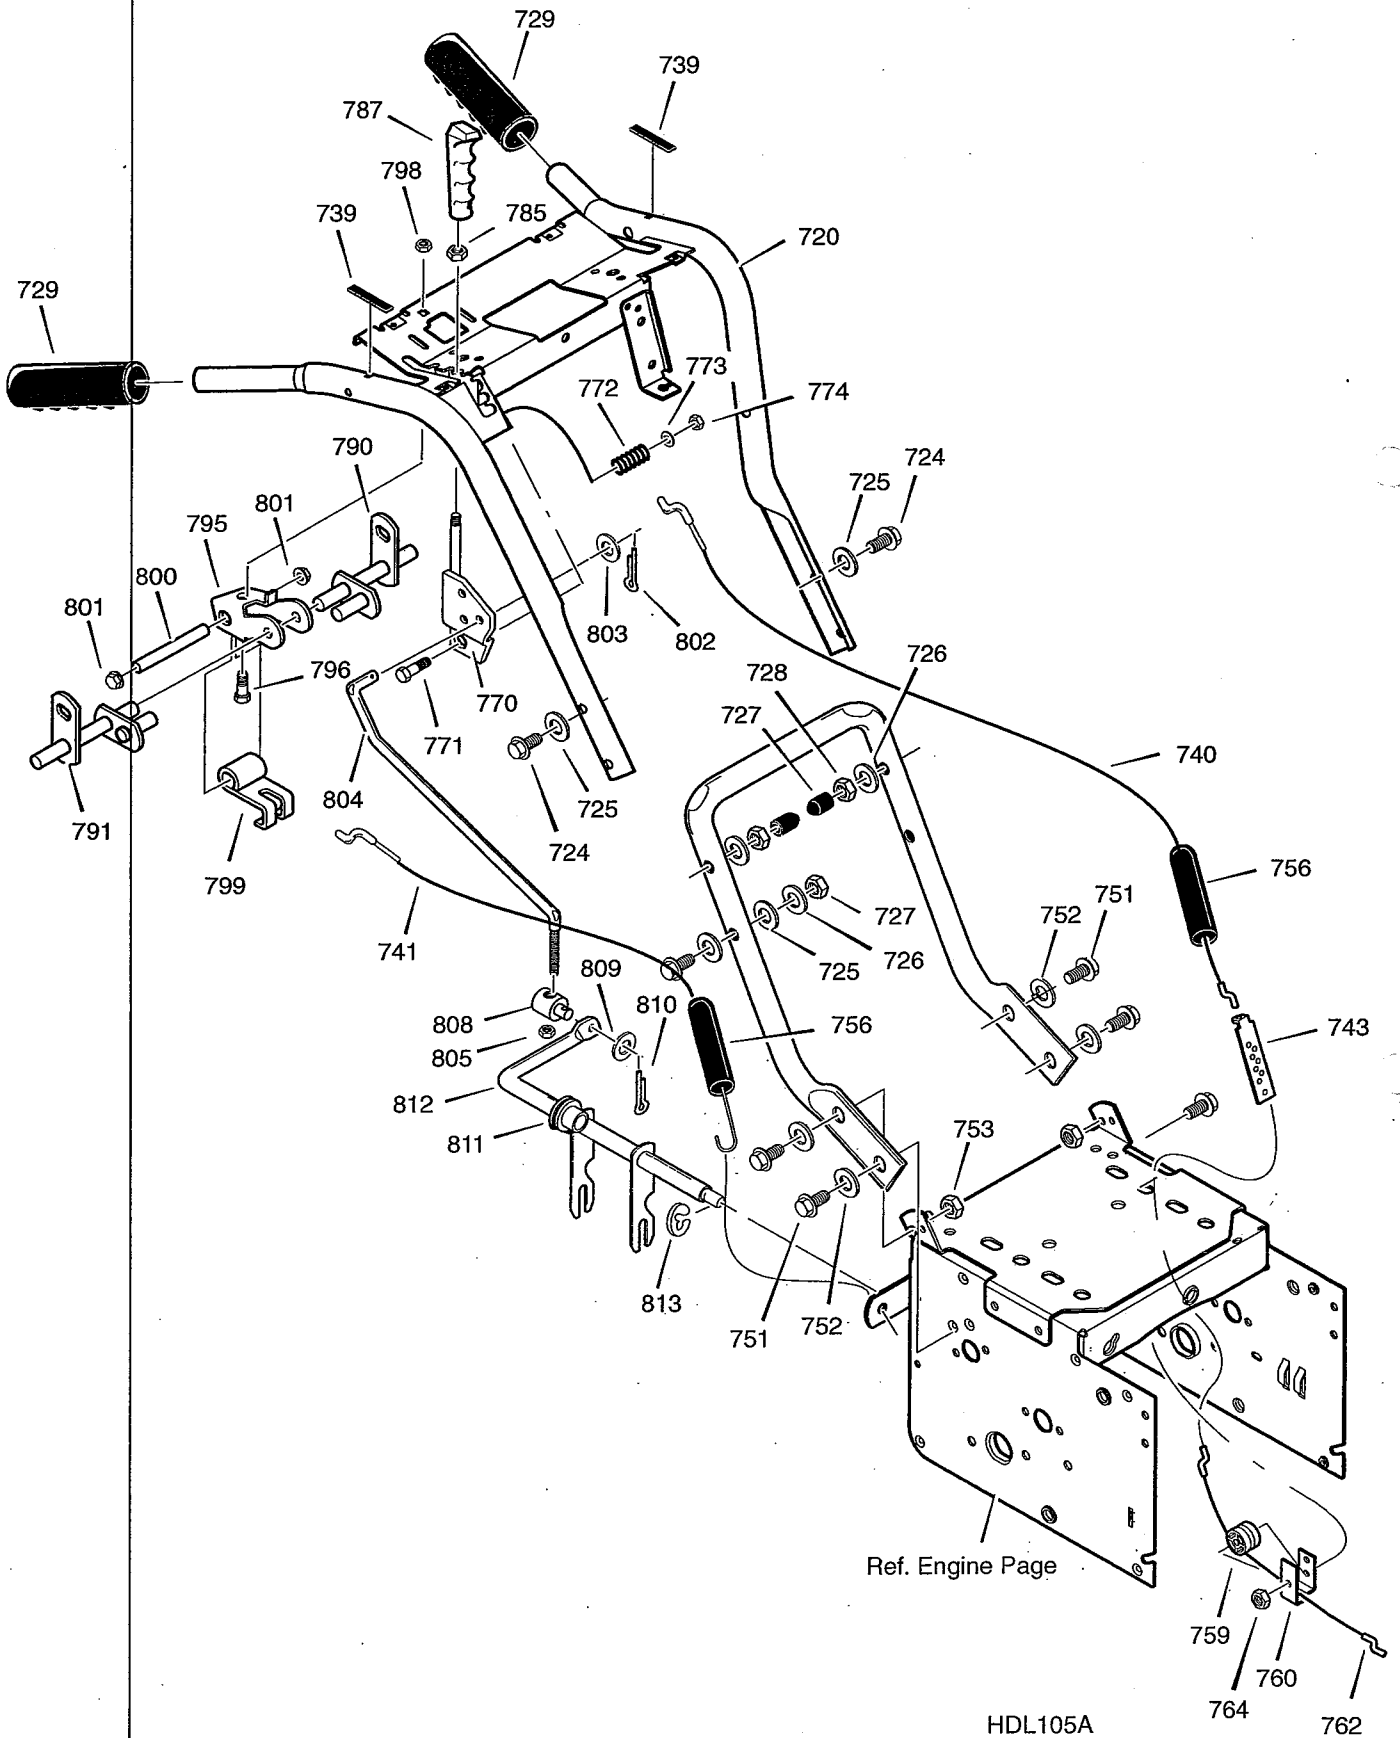

MODEL 629904x54A

REPAIR PARTS AUGER HOUSING

Key No.	Part No.	Description
480	583146	PULLEY
484	15X112	NUT, 1/4-20
490	582957 YZ	RETAINER, BALL BRNG
491	43846	BEARING, BALL
492	2001022	KEY, SQUARE
493	001X92	BOLT, HEX - 0.31-18X0.50
495	1501158	SPACER, FRICTION PULLEY
499	710026	NUT, 5/16-18 HEXWDFLLK
500	1501121E245	HOUSING, ASSY
509	760040	PLUG, CHRISTMAS TREE
510	760655E717	BLADE, SCRAPER
511	340720	BOLT, 1/4-20X.75
514	710026	NUT
520	760597E717	AUGER, ASSY, LH
521	760598E717	AUGER, ASSY, RH
522	9524	SCREW, 1/4-20X1.75
523	3943	SPACER, SLEEVE
524	73826	NUT, 1/4-20
525	53757	BEARING, FLANGE
527	70984	SCREW, 5/16-18X .75
540	762379E717	SKID, HEIGHT ADJUST
541	340720	BOLT, 5/16-18 X .75
544	710026	NUT, 5/16-18 REGHEX

MODEL 629904x54A

REPAIR PARTS HANDLE