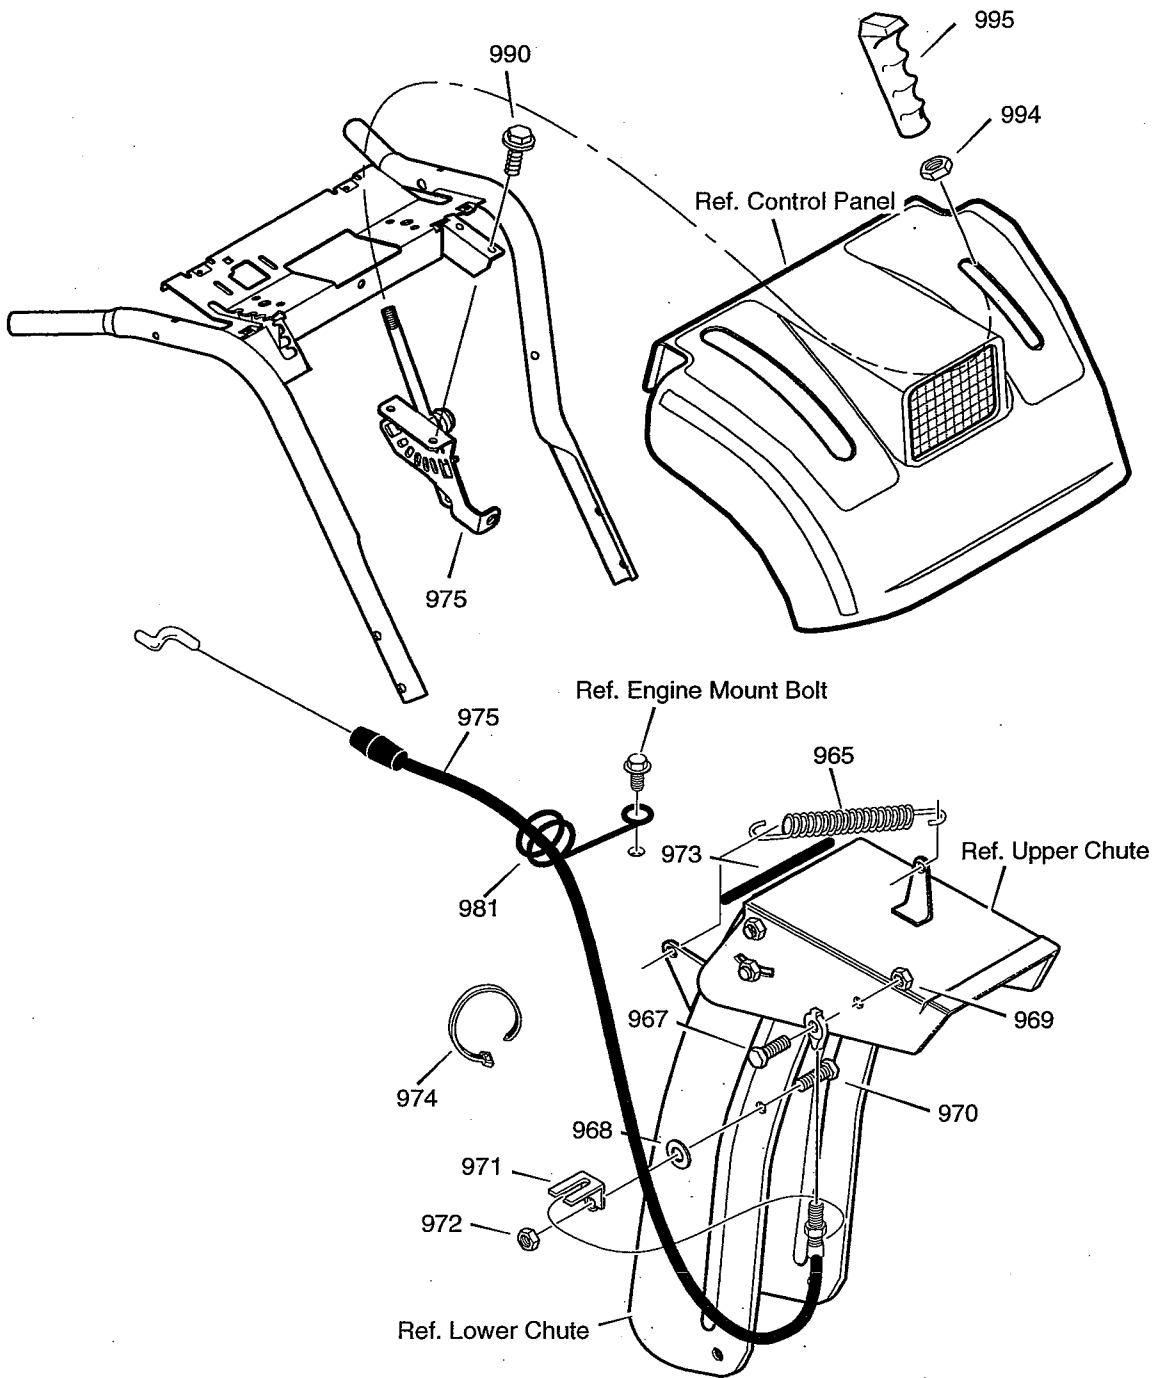

# REPAIR PARTS CHUTE ROD

Key No.	Part No.	Description
852-1	1501533 YZ	ASSEMBLY, YOKE & ROD
852-2	164x37	SPRING, COMPRESSION
852-3	1501067	GEAR, CHUTE ROTATION 9T
852-5	579493	PIN, COTTER
852-6	1501306E701	BRACKET, GEAR MOUNT
852-7	1501293	PIN, HAIR
852-8	1501075 YZ	ASSEMBLY, YOKE ADAPTER YZ
852-9	711682	PIN, HAIR
852-10	578060	PIN, UNIVERSAL JOINT
852-11	578309	PIN, CLEVIS
852-13	578063	HOUSING, UNIVERSAL
854	307399	KNOB, SLEEVE
855	309312	FLATWASHER
856	73664	NUT, PUSH ON 3/8"
860	1501456	EYE BOLT 3/8-16X6.50
861	148	GROMMET, EYE BOLT
862	1501457	BOOT, EYE BOLT
863	71045	NUT, 3/8-16 HEXJAM
864	71072	FLATWASHER .406X.81X.066
865	309344	ADAPTER, BOOT (2 REQUIRED)
867	71046	NUT, 3/8-16 HEXNYL
868	2X98	BOLT, CARRIAGE 1/4-20 X 1.00
869	15x145	NUT
870	1501074 YZ	CRANK, ASSY CHUTE

# REPAIR PARTS WHEELS

Key No.	Part No.	Description
965	318468	SPRING, TENSION RETURN
967	310088	BOLT, 5/16-18
968	73787	WASHER, FLAT
969	302635	NUT, 1/4-20
970	313676	SCREW, 5/16-18 X .75
971	306447 YZ	BRACKET, CABLE CHUTE
972	71391	NUT, 5/16-18