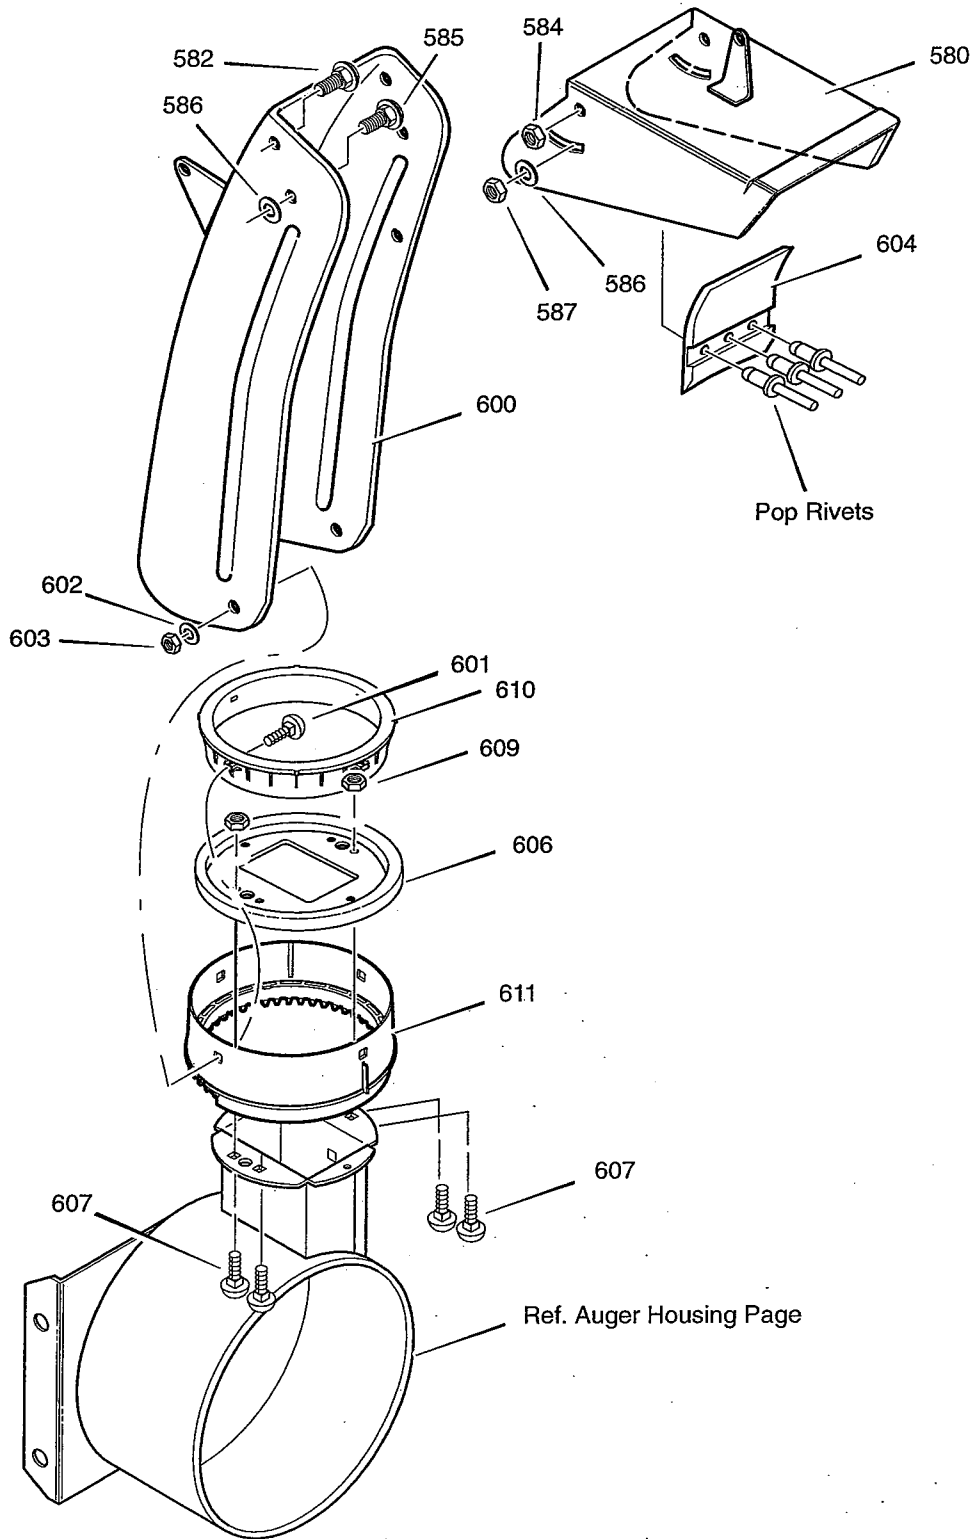

MODEL 629904x54A

REPAIR PARTS DISCHARGE CHUTE

C3100B

Key No.	Part No.	Description
580	761168E717	CHUTE, UPPER W/REMOTE
582	578088	SCREW, 5/16-18 X.75
584	71038	NUT
585	578088	SCREW, 5/16-18 X.75
586	6711	PLASTIC WASHER
587	71038	NUT
600	761329E717	CHUTE, LOWER WITH GUARD
601	2x100	BOLT
602	71071	WASHER, FLAT
603	71038	NUT
604	762322	FLAP
605	760987	RIVET
606	585214 YZ	CHUTE COLLAR
607	340714	BOLT
609	15X145	NUT
610	337227	RETAINER, RING INNER
611	1501282	RETAINER, RING OUTER