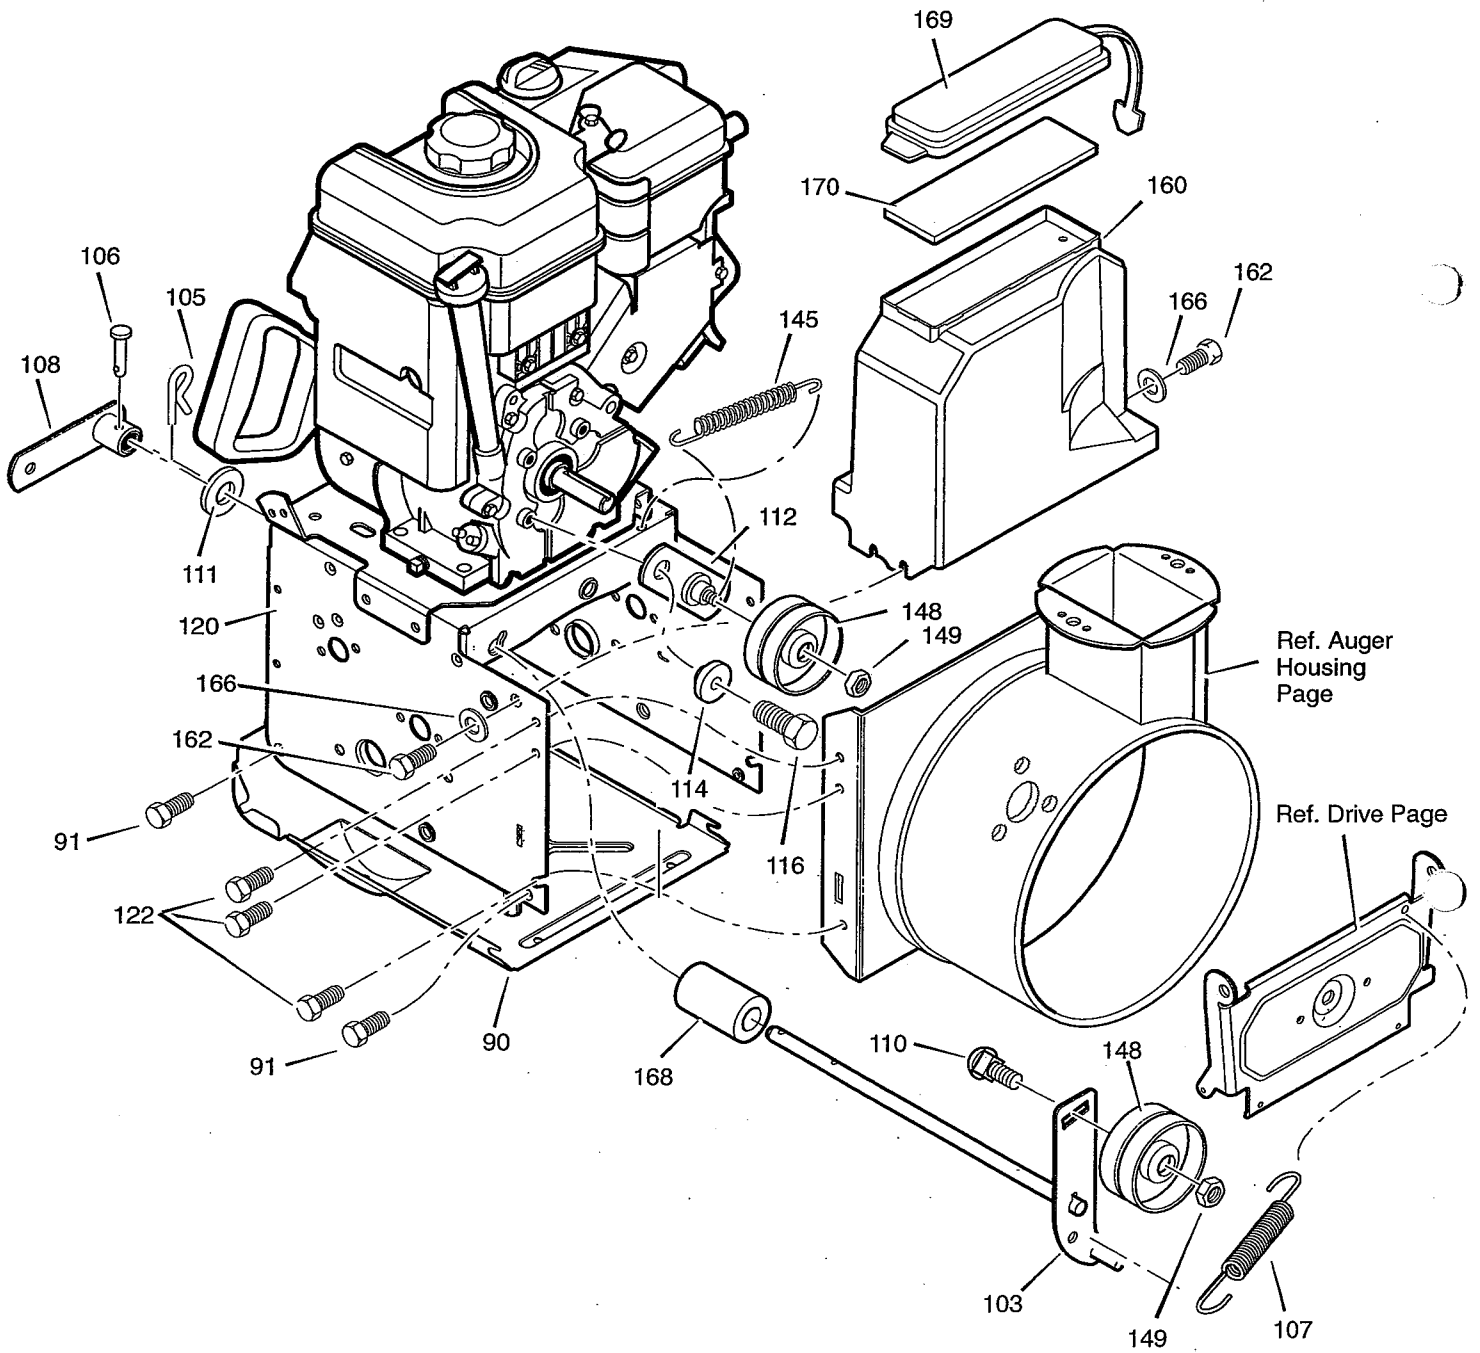

# REPAIR PARTS ENGINE

Key No.	Part No.	Description
1	761332	CORD, STARTER
2	-----	ENGINE
3	2x97	BOLT, CARRIAGE 5/16-18
5	28x76	RETAINER, PUSH
6	710026	NUT, HEXWDFLLK 5/16-18
8	1501109	PULLEY, ENGINE
10	710247	WASHER
12	71063	WASHER, HVSPTLK .38ID
14	71015	SCREW, 3/8-24X1.00
16	585416	BELT, V 4L 38.1MF16" 5-10
18	579932	BELT, V 3L 33.13LG
20	1501201	GUIDE, BELT
22	71060	WASHER, SPTLK .31X.58X.08
24	710097	SCREW, 5/16-24X .75
25	-----	FRAME ASSEMBLY
25-1	1501062E245	PLATE, ENGINE MOUNT
25-2	310169	SCREW, TAP 1/4-20 X .63
25-3	780055	SCREW, TAP 5/16-18 X .50
25-4	1501049E245	FRAME, MOTOR BOX
—	F-021033L	OWNER'S MANUAL

# REPAIR PART GEAR CASE ASSEMBLY

314014

Key No.	Part No.	Description
300	896	CASE, GEAR RH
301	895	CASE, GEAR LH
303	910828	SCREW, 5/16-24X1.00
304	71100	NUT, 5/16-24 HEXWDFLLK
305	330434	SCREW, 5/16-24X1.50
306	53749	PLUG, PIPE
310	780151	SEAL, OIL
311	53743	BEARING, SLEEVE
312	53748	WASHER, FLAT 1.00X1.54X.09
313	760528	SHAFT, AUGER
314	897	GASKET, GEAR BOX
315	53730	GEAR, WORM
316	73905	KEY, WOODRUFF #91
320	53737	RING, QUAD
321	583126	BEARING, FLANGE
322	48275	WASHER, FLAT .752X1.24X.093
323	50684	BEARING, ROLL
324	48275	WASHER, FLAT .752X1.24X.093
326	50795	KEY, HI-PRO #606
327	53732	GEAR, WORM
330	53731	BEARING
340	1501147E717	IMPELLER
—	333431	10oz TUBE LUBRICANT

# REPAIR PARTS FRAME

<b>Key No.</b>	<b>Part No.</b>	<b>Description</b>
90	1501055E717	COVER, BOTTOM
91	310169	SCREW
103	1501369 YZ	IDLER, AUGER
105	711682	PIN, HAIR
106	761761	PIN, KLIK
107	165x159	SPRING, TENSION
108	761675 YZ	ATTACH, SPRING
110	585781	BOLT, CARR.
111	711617	WASHER, FLAT
112	1501112 YZ	BRACKET, IDLER
114	1501065	BUSHING, IDLER
116	710097	SCREW
118	71060	WASHER, SPLIT
122	780055	SCREW, TAP
145	53704	SPRING, IDLER
148	50793	PULLEY, IDLER
149	590	NUT, JAM
160	1501171	COVER, BELT
162	310169	SCREW, TAP
166	71067	WASHER, FLAT
168	1501200	SPACER, AUGER
169	761167	LID, TOOL BOX
170	761187	PAD, FOAM