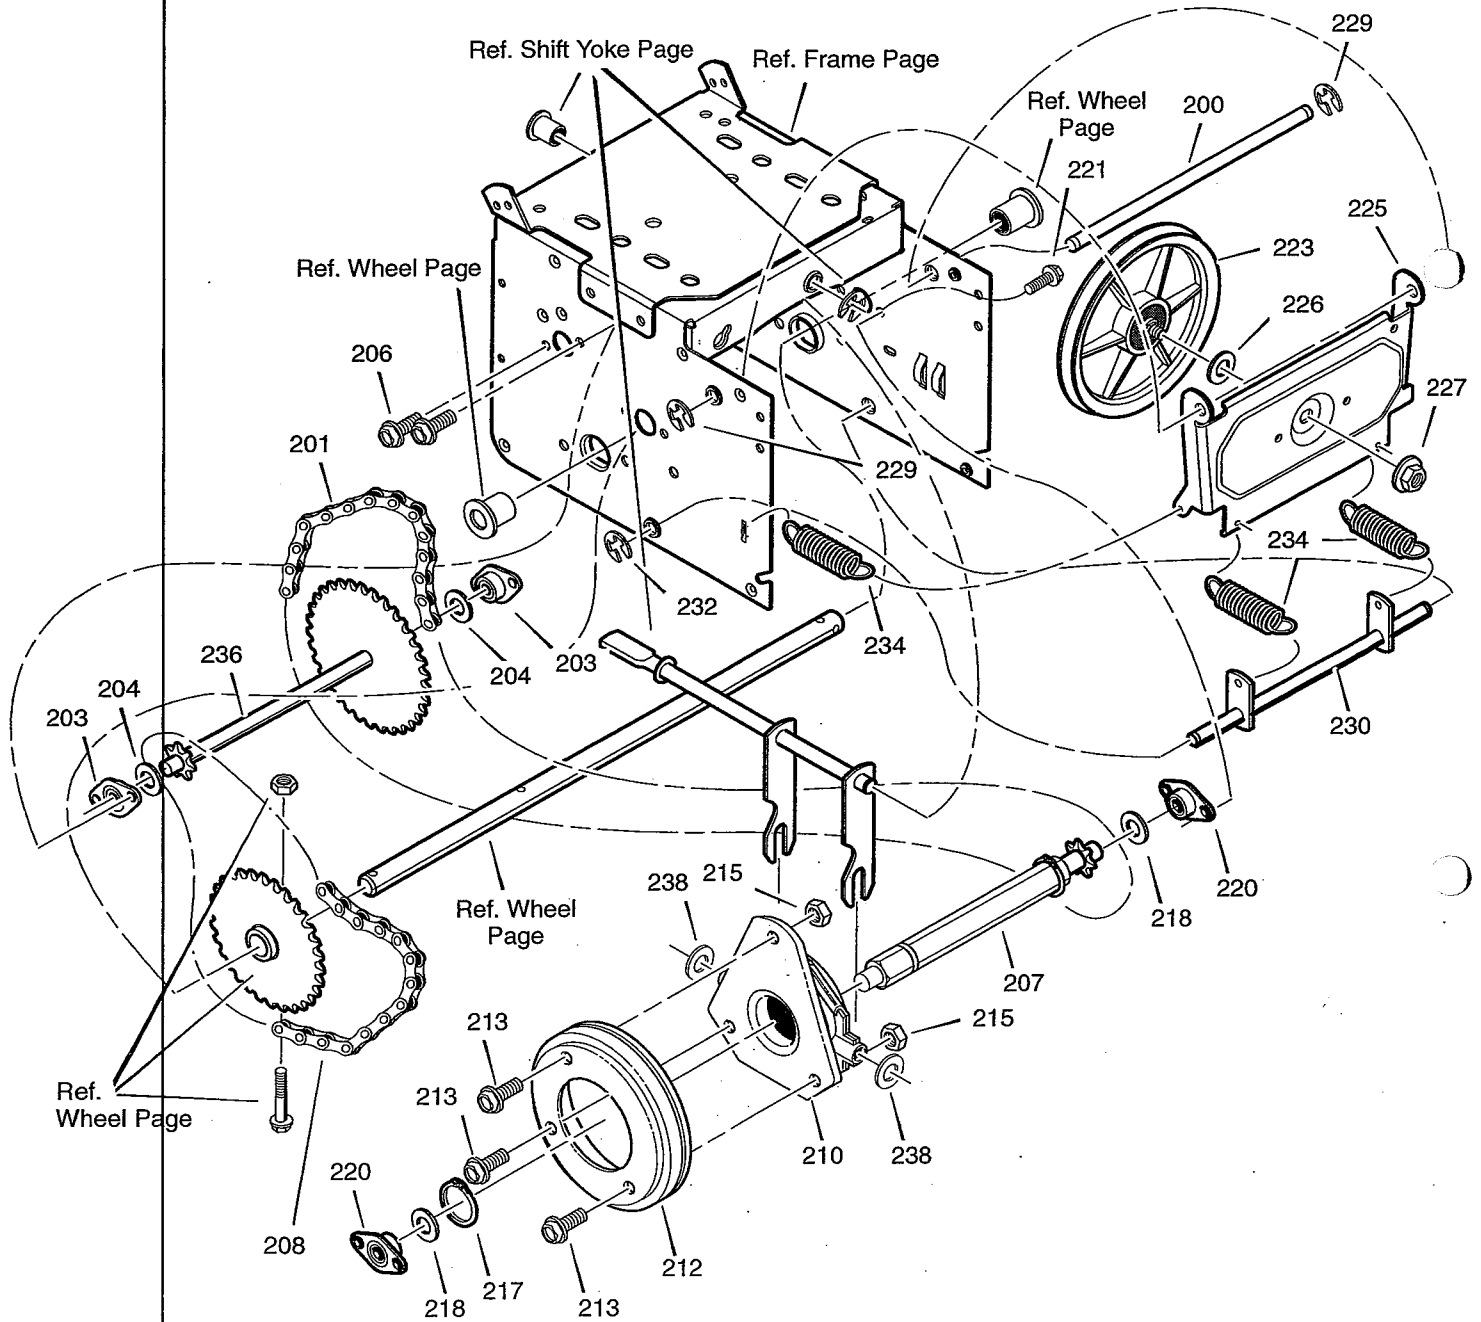

MODEL 629904x54A

REPAIR PARTS DRIVE

Key No.	Part No.	Description
200	1501092 YZ	LF AXLE, SWING PLATE YZ
201	579851	CHAIN, ROLLER #42x19.00
203	334163	BEARING AND RETAINER, ASSY
204	579858	WASHER
206	780055	SCREW, TAP 5/16-18x0.5
207	1501100	ASSY, HEX SHAFT
208	579868	CHAIN, ROLLER #36x18.00 LG
210	337029	BEARING, TRUNION CLUTCH R
212	1501435	WHEEL, FRICTION DISC
213	1X38	SCREW, 1/4-20 x 0.63
215	303008	NUT, KEPS HEX 1/4-20
217	579859	RING, RETEXT
218	579858	WASHER
220	334163	BEARING AND RETAINER, ASSY
221	780055	SCREW, TAP 5/16-18 x .5
223	1501115	ASSY, FRICTION PULLY
225	1501057 YZ	LF PLATE, SWINGING YZ
226	1501158	SPACER, FRICTION PULLEY
227	15X114	NUT, FLANGE LOCK 3/8-24
229	11X30	RETAINER, RING
230	1501107 YZ	LF ASSY, SPRING LINK YZ
232	11X30	RETAINER, RING
234	165X112	SPRING, EXTENSION
236	1501090	WLD, INTERMED SPROCKET 33T/7
238	71074	WASHER, FLAT