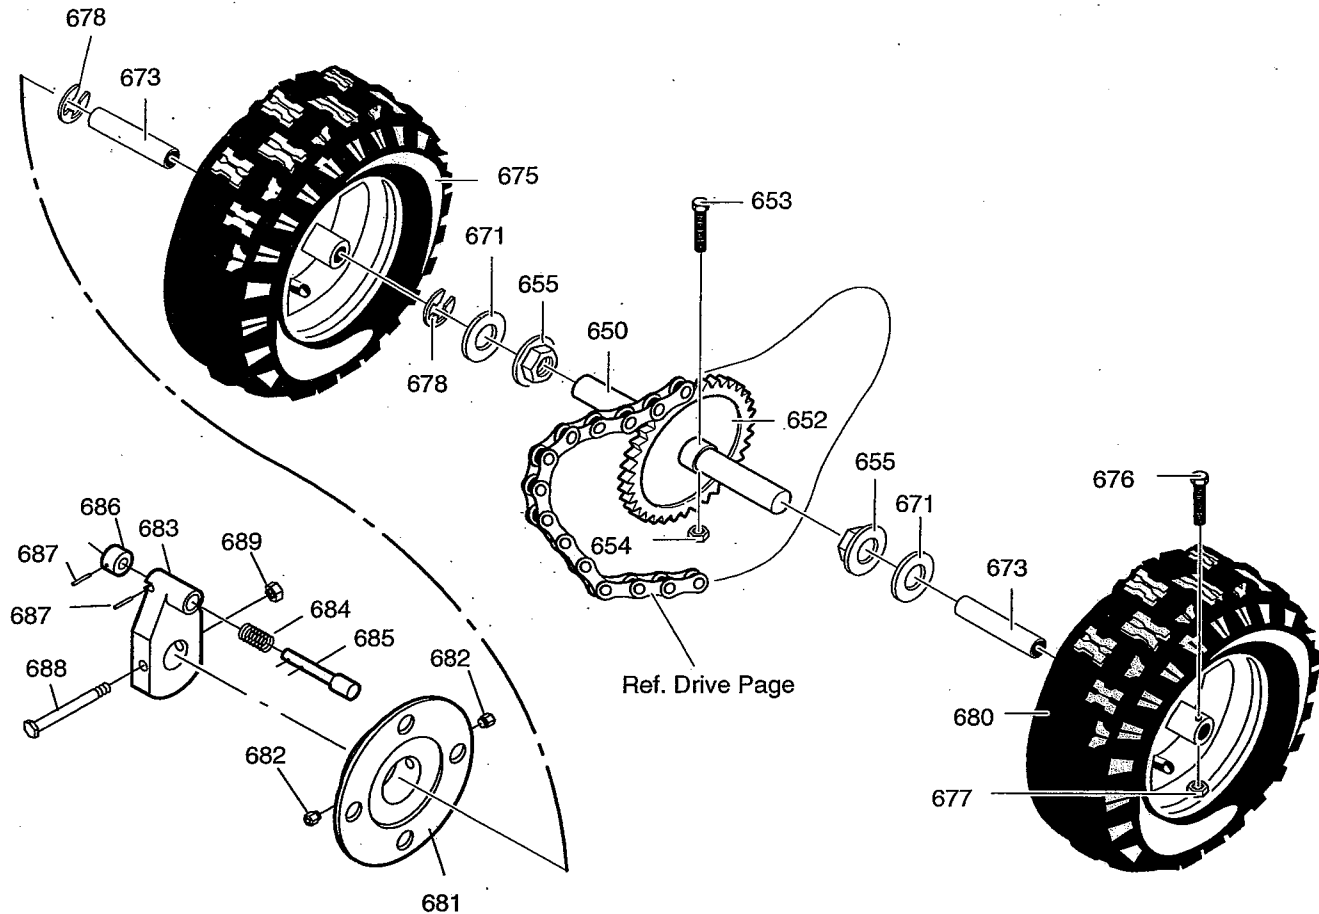

WHL102B

Key No.	Part No.	Description
650	1501284	SHAFT, AXLE
652	1501089	SPRKT & HUB
653	01x193	BOLT, HEX 1/4-20X1.75
654	15X145	NUT, 1/4-20 HEX NYLOCK
655	1501114	RETAINER, BEARING
671	712120	WASHER, FLAT
673	1501138	BUSHING, WHEEL
675	580362	TIRE & RIM -RIGHT
676	577015	SCREW, 1/4-20X1.75 HH
677	15x145	NUT, 1/4-20 HEX NYLOCK
678	239	RING, RET
680	580362	TIRE & RIM -LEFT
681	1501032	DISC, WHEEL
682	2001066	SCREW
683	1501031	HUB, WHEEL LOCK
684	164X34	SPRING, COMPRESSION
685	1501033	PIN, LOCK
686	1501034	KNOB
687	32X79	PIN
688	73839	SCREW
689	15X145	NUT