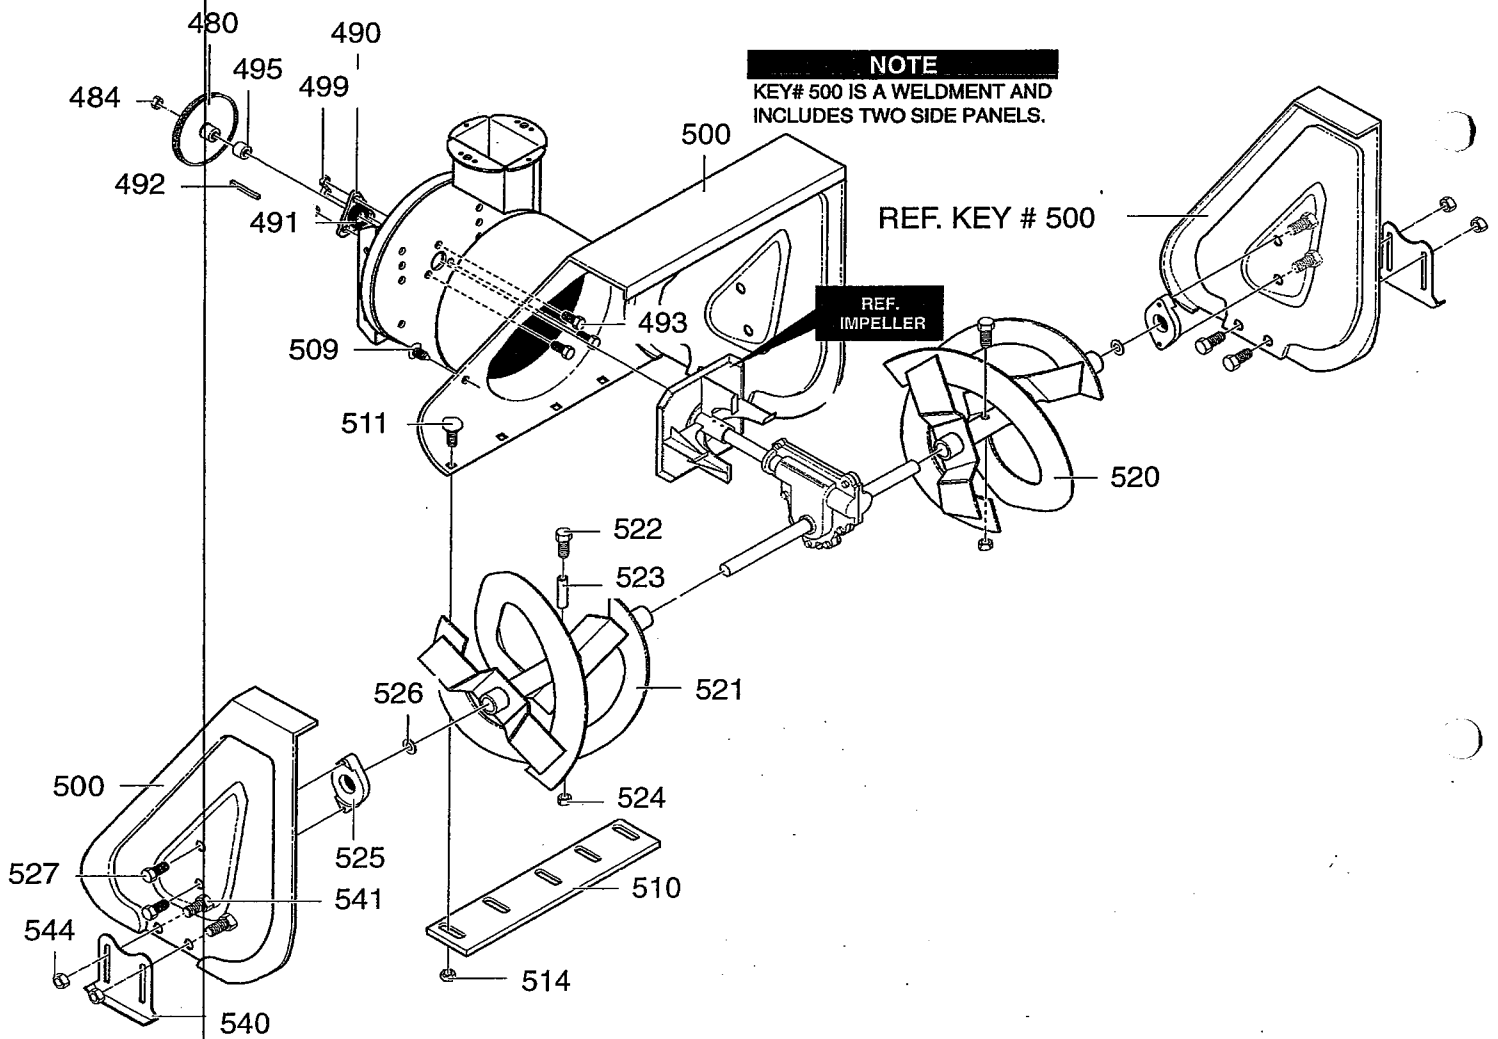

MODEL 629904x54A

REPAIR PARTS AUGER HOUSING

MODEL 629904x54A

REPAIR PARTS AUGER HOUSING

Key No.	Part No.	Description
480	583146	PULLEY
484	15X112	NUT, 1/4-20
490	582957 YZ	RETAINER, BALL BRNG
491	43846	BEARING, BALL
492	2001022	KEY, SQUARE
493	001X92	BOLT, HEX - 0.31-18X0.50
495	1501158	SPACER, FRICTION PULLEY
499	710026	NUT, 5/16-18 HEXWDFLLK
500	1501121E245	HOUSING, ASSY
509	760040	PLUG, CHRISTMAS TREE
510	760655E717	BLADE, SCRAPER
511	340720	BOLT, 1/4-20X.75
514	710026	NUT
520	760597E717	AUGER, ASSY, LH
521	760598E717	AUGER, ASSY, RH
522	9524	SCREW, 1/4-20X1.75
523	3943	SPACER, SLEEVE
524	73826	NUT, 1/4-20
525	53757	BEARING, FLANGE
527	70984	SCREW, 5/16-18X .75
540	762379E717	SKID, HEIGHT ADJUST
541	340720	BOLT, 5/16-18 X .75
544	710026	NUT, 5/16-18 REGHEX