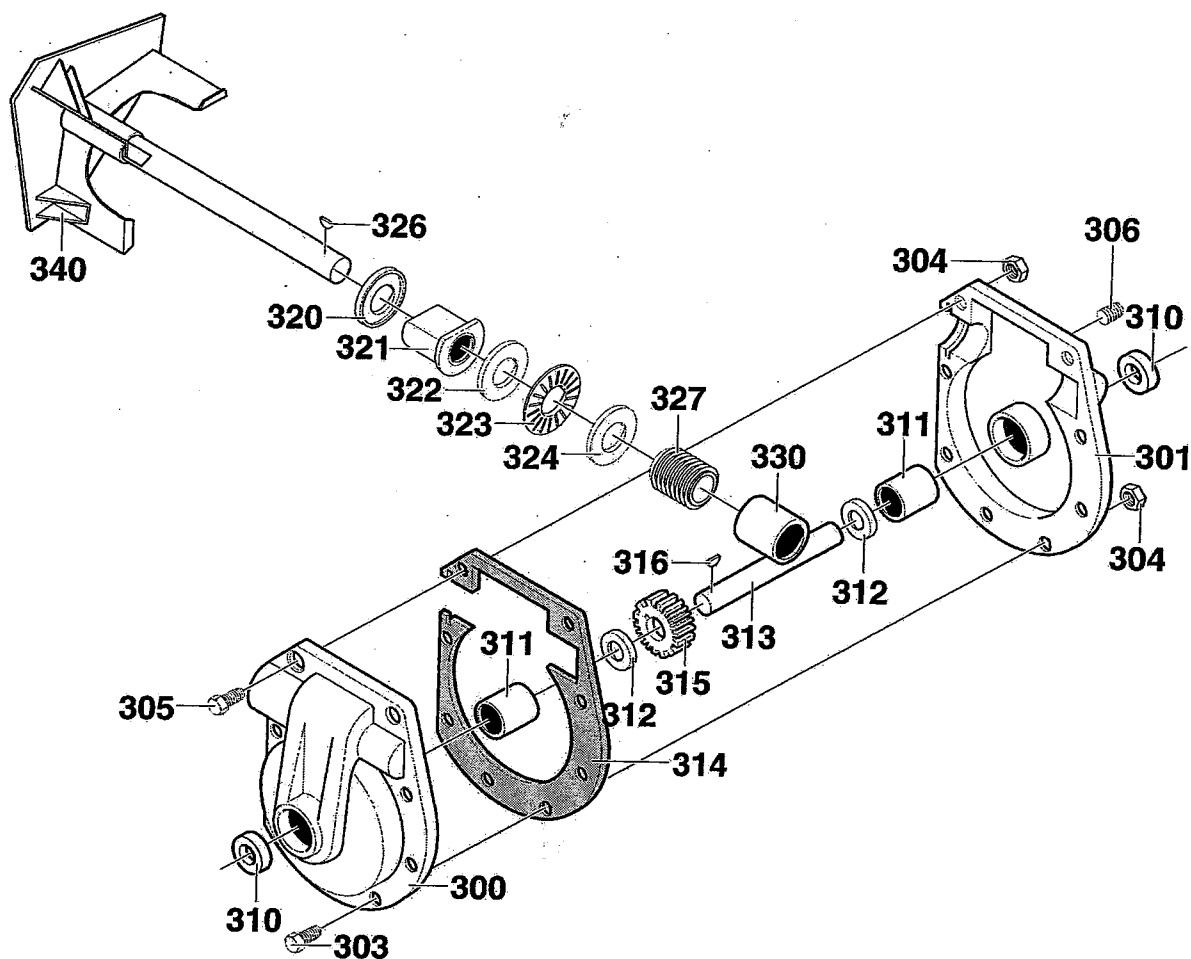

CAN 970

- Ⓒ **Parts List - Model 629904x54A**
- Ⓕ **Liste de pièces - Modèle 629904x54A**
- Ⓓ **Teileliste - Modell 629904x54A**
- Ⓘ **Elenco pezzi - Modello 629904x54A**
- Ⓓ **Deleliste - Modell 629904x54A**
- Ⓔ **Reservdelislista - Modell 629904x54A**
- Ⓕ **Varaosaluettelo - Malli 629904x54A**
- Ⓔ **Lista de partes - Modelo 629904x54A**

# REPAIR PARTS ENGINE

Key No.	Part No.	Description
1	761332	CORD, STARTER
2	-----	ENGINE
3	2x97	BOLT, CARRIAGE 5/16-18
5	28x76	RETAINER, PUSH
6	710026	NUT, HEXWDFLLK 5/16-18
8	1501109	PULLEY, ENGINE
10	710247	WASHER
12	71063	WASHER, HVSPTLK .38ID
14	71015	SCREW, 3/8-24X1.00
16	585416	BELT, V 4L 38.1MF16" 5-10
18	579932	BELT, V 3L 33.13LG
20	1501201	GUIDE, BELT
22	71060	WASHER, SPTLK .31X.58X.08
24	710097	SCREW, 5/16-24X .75
25	-----	FRAME ASSEMBLY
25-1	1501062E245	PLATE, ENGINE MOUNT
25-2	310169	SCREW, TAP 1/4-20 X .63
25-3	780055	SCREW, TAP 5/16-18 X .50
25-4	1501049E245	FRAME, MOTOR BOX
—	F-021033L	OWNER'S MANUAL

# REPAIR PART GEAR CASE ASSEMBLY

314014

Key No.	Part No.	Description
300	896	CASE, GEAR RH
301	895	CASE, GEAR LH
303	910828	SCREW, 5/16-24X1.00
304	71100	NUT, 5/16-24 HEXWDFLLK
305	330434	SCREW, 5/16-24X1.50
306	53749	PLUG, PIPE
310	780151	SEAL, OIL
311	53743	BEARING, SLEEVE
312	53748	WASHER, FLAT 1.00X1.54X.09
313	760528	SHAFT, AUGER
314	897	GASKET, GEAR BOX
315	53730	GEAR, WORM
316	73905	KEY, WOODRUFF #91
320	53737	RING, QUAD
321	583126	BEARING, FLANGE
322	48275	WASHER, FLAT .752X1.24X.093
323	50684	BEARING, ROLL
324	48275	WASHER, FLAT .752X1.24X.093
326	50795	KEY, HI-PRO #606
327	53732	GEAR, WORM
330	53731	BEARING
340	1501147E717	IMPELLER
—	333431	10oz TUBE LUBRICANT