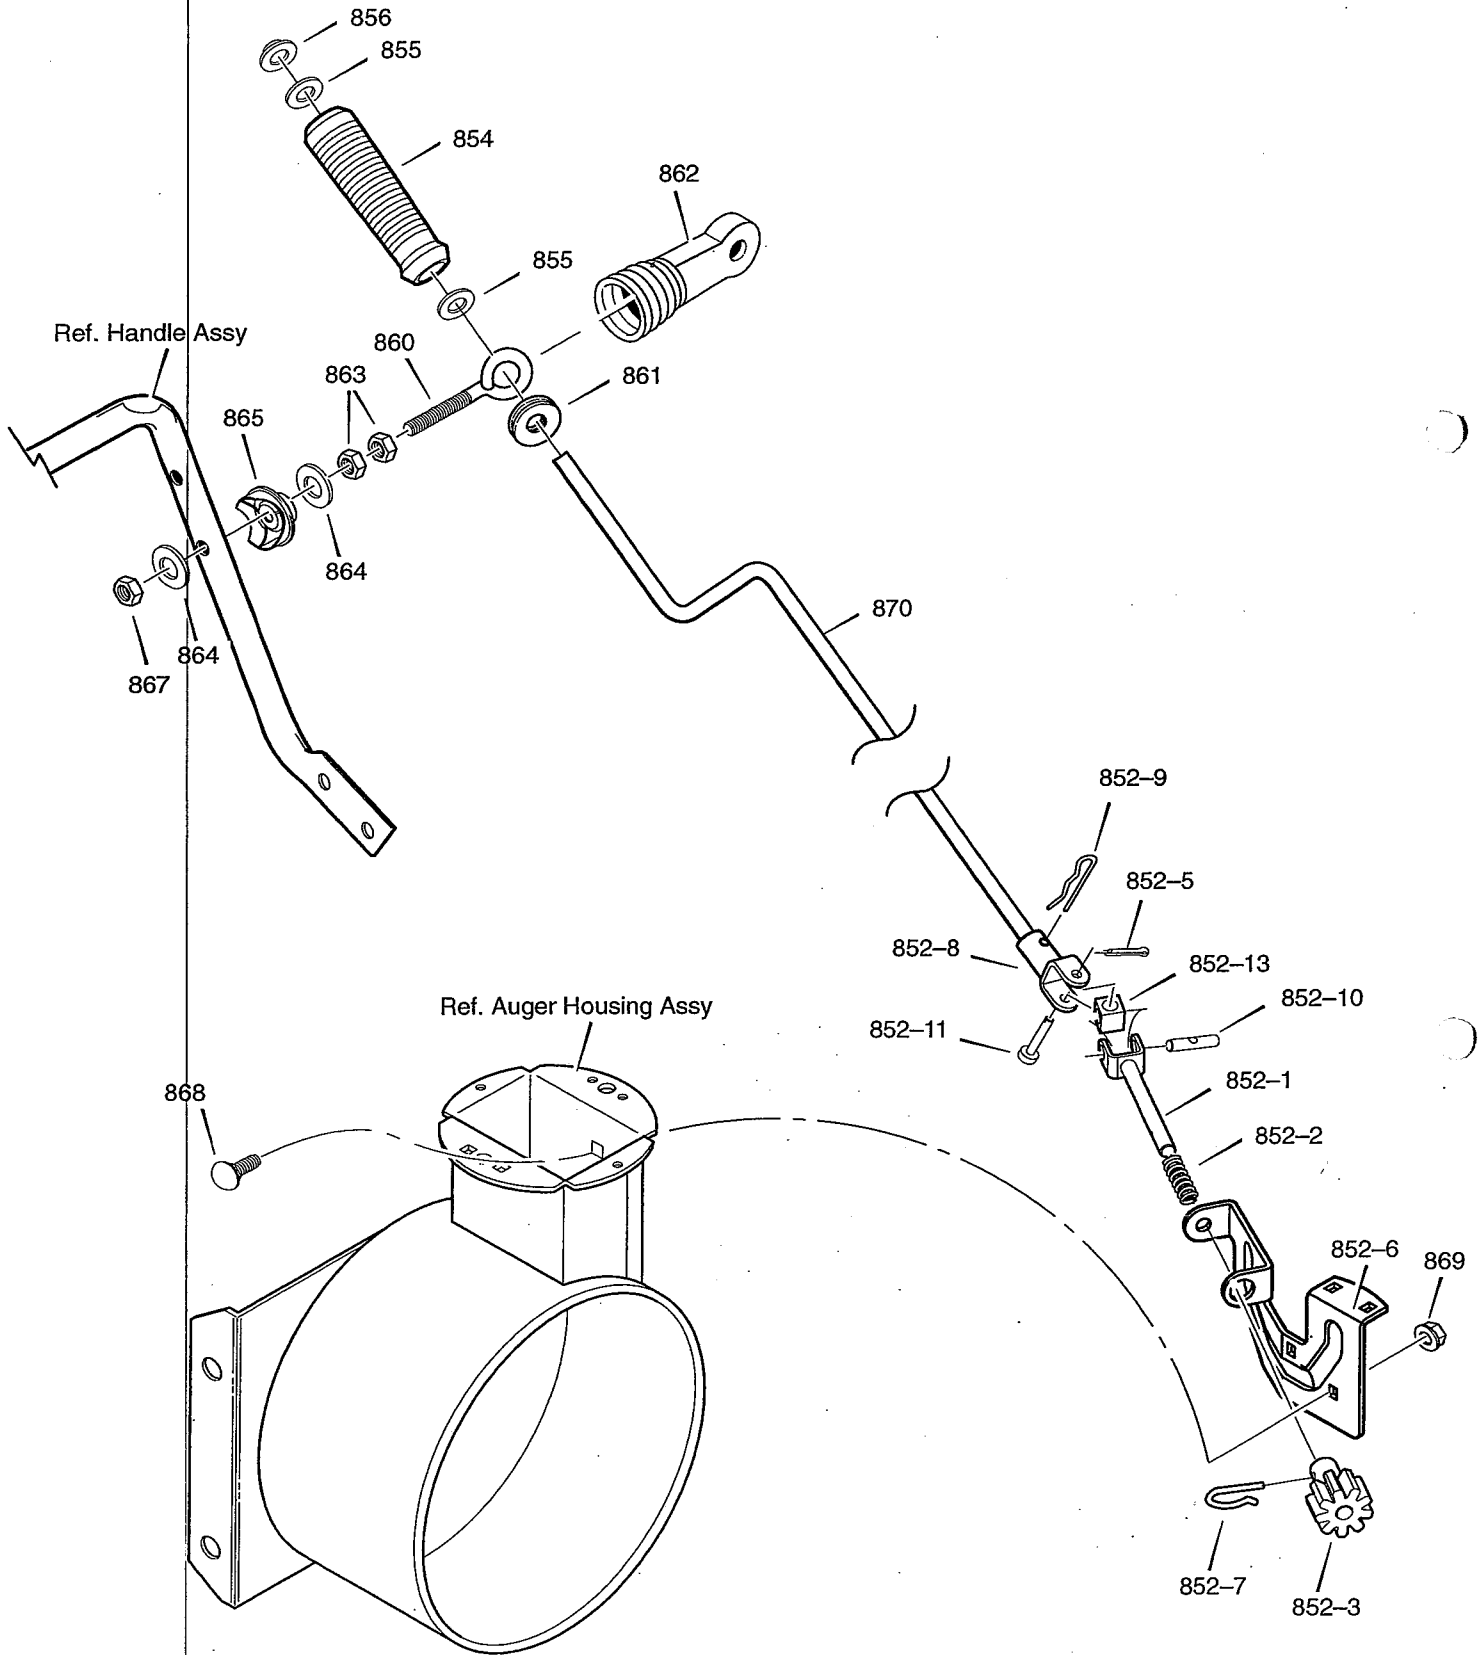

MODEL 629904x54A

REPAIR PARTS CHUTE ROD

Key No.	Part No.	Description
852-1	1501533 YZ	ASSEMBLY, YOKE & ROD
852-2	164x37	SPRING, COMPRESSION
852-3	1501067	GEAR, CHUTE ROTATION 9T
852-5	579493	PIN, COTTER
852-6	1501306E701	BRACKET, GEAR MOUNT
852-7	1501293	PIN, HAIR
852-8	1501075 YZ	ASSEMBLY, YOKE ADAPTER YZ
852-9	711682	PIN, HAIR
852-10	578060	PIN, UNIVERSAL JOINT
852-11	578309	PIN, CLEVIS
852-13	578063	HOUSING, UNIVERSAL
854	307399	KNOB, SLEEVE
855	309312	FLATWASHER
856	73664	NUT, PUSH ON 3/8"
860	1501456	EYE BOLT 3/8-16X6.50
861	148	GROMMET, EYE BOLT
862	1501457	BOOT, EYE BOLT
863	71045	NUT, 3/8-16 HEXJAM
864	71072	FLATWASHER .406X.81X.066
865	309344	ADAPTER, BOOT (2 REQUIRED)
867	71046	NUT, 3/8-16 HEXNYL
868	2X98	BOLT, CARRIAGE 1/4-20 X 1.00
869	15x145	NUT
870	1501074 YZ	CRANK, ASSY CHUTE