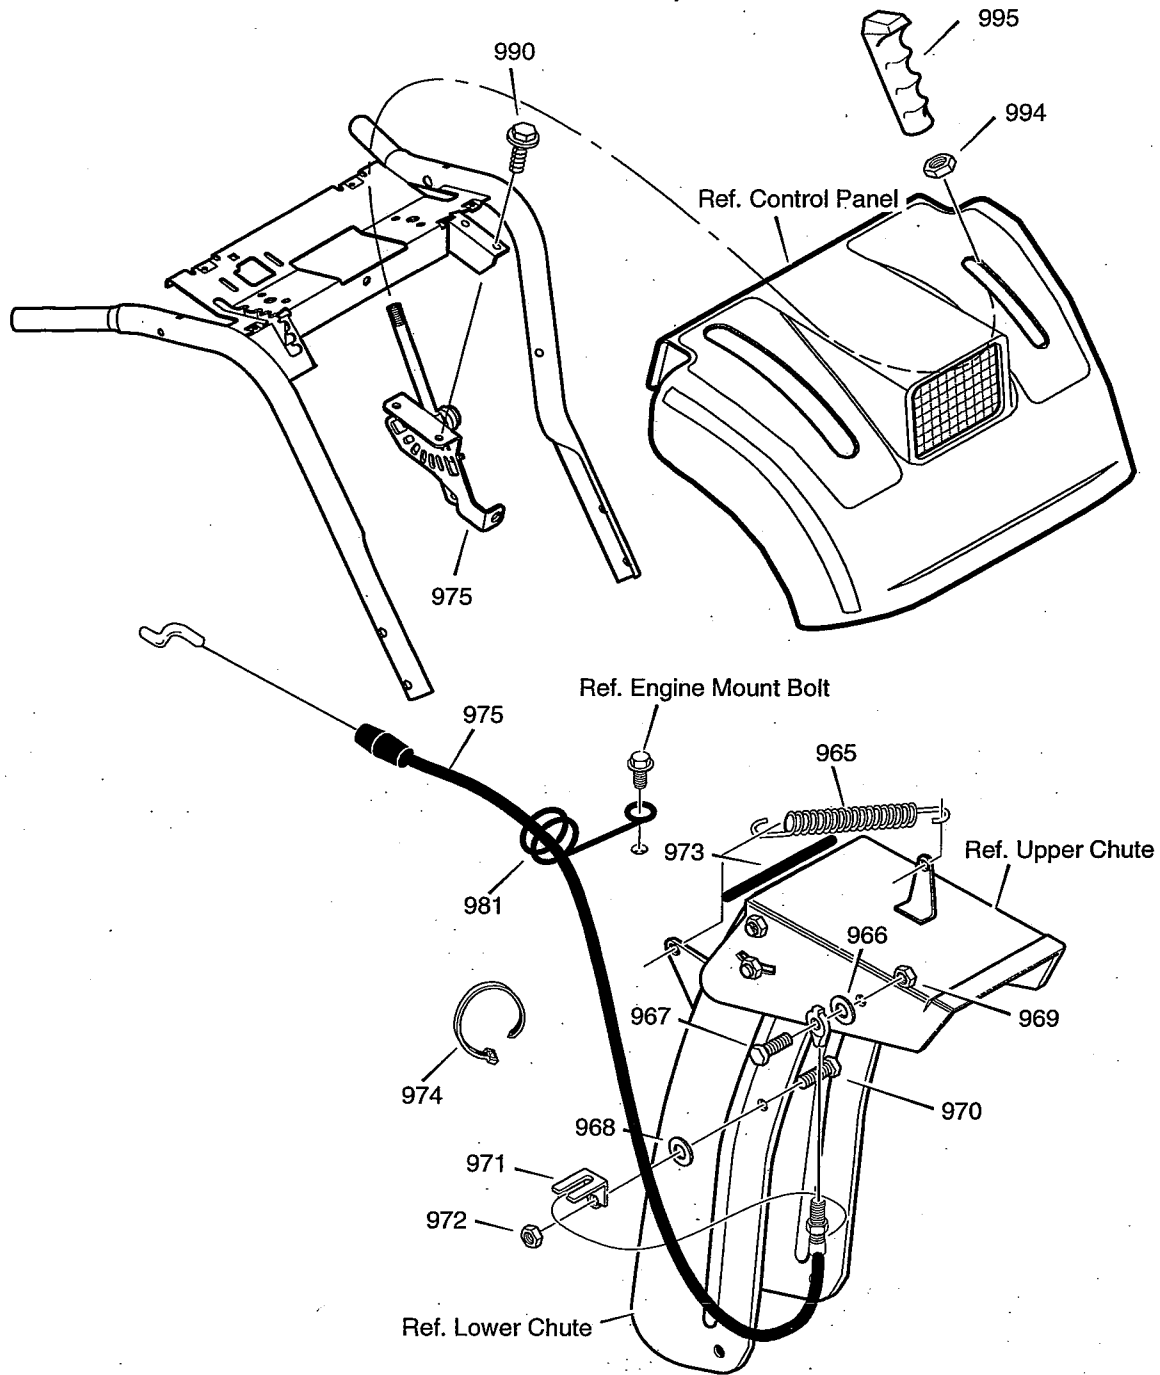

MODEL 633134x54A

REPAIR PARTS REMOTE CHUTE CONTROL

Key No.	Part No.	Description	Key No.	Part No.	Description
965	318468	SPRING, TENSION RETURN	973	95105	TRIM
966	711666	WASHER, FLAT	974	760113	TIE, CABLE
967	310088	BOLT, 5/16-18	975	1501393	CABLE, CHUTE CONTROL
968	73787	WASHER, FLAT	981	780220	WIRE FORM
969	302635	NUT, 1/4-20	990	760858	SCREW, 3/8-16X1.75
970	313676	SCREW, 5/16-18 X .75	994	71045	NUT, 3/8-16 HEX JAM
971	306447 YZ	BRACKET, CABLE CHUTE	995	306689	HANDLE, 3/8-16 MOLDED
972	71391	NUT, 5/16-18