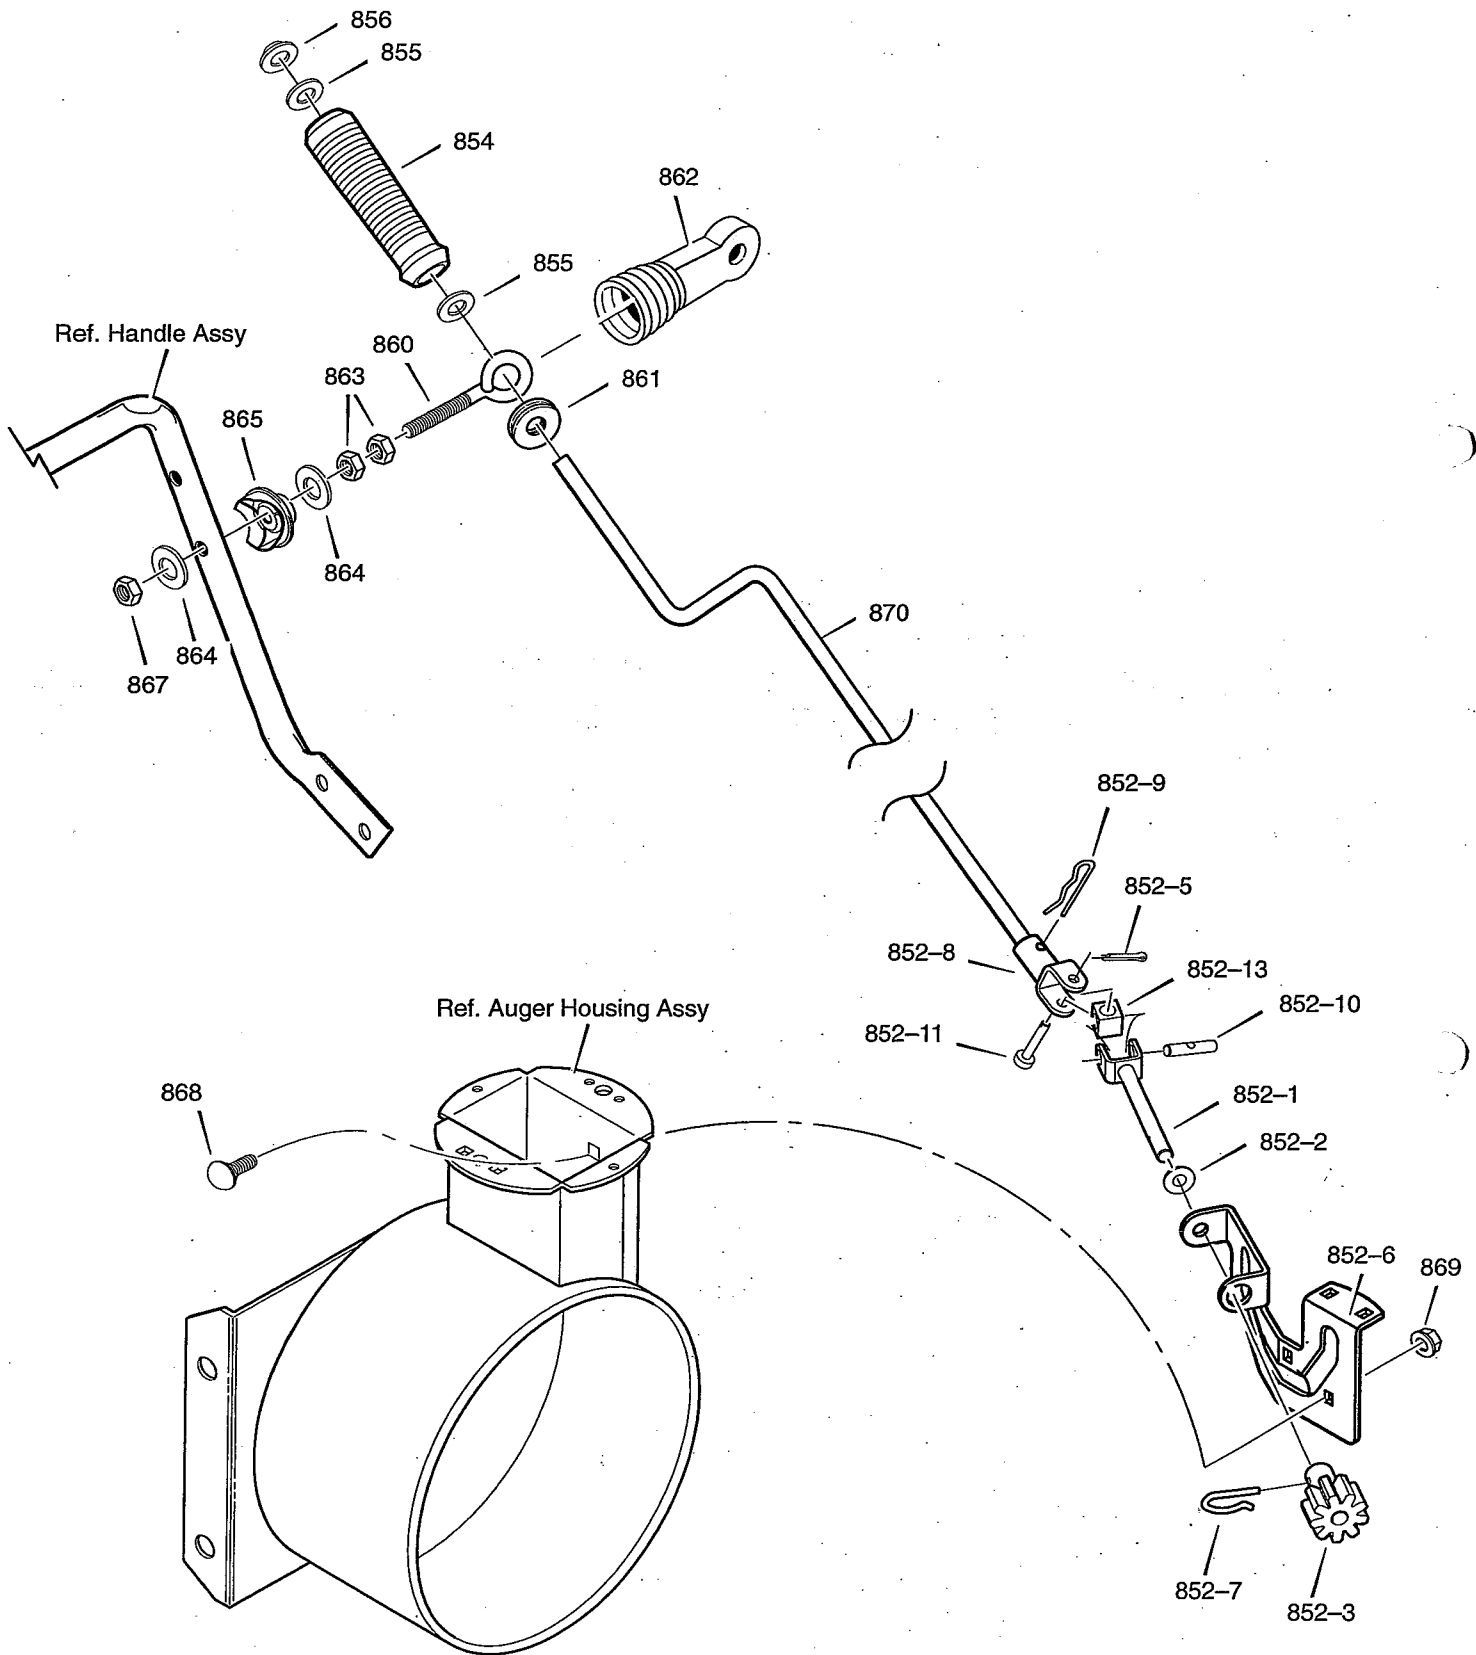

Key No.	Part No.	Description
580	761168E717	CHUTE, UPPER W/REMOTE
582	578088	SCREW, 5/16-18 X.75
584	71038	NUT
585	578088	SCREW, 5/16-18 X.75
586	6711	PLASTIC WASHER
587	71038	NUT
600	761329E717	CHUTE, LOWER WITH GUARD
601	2x100	BOLT
602	71071	WASHER, FLAT
603	71038	NUT
604	762322	FLAP
605	760987	RIVET
606	585214 YZ	CHUTE COLLAR
607	340714	BOLT
609	15X145	NUT
610	337227	RETAINER, RING INNER
611	1501282	RETAINER, RING OUTER

MODEL 633134x54A

REPAIR PARTS CHUTE ROD