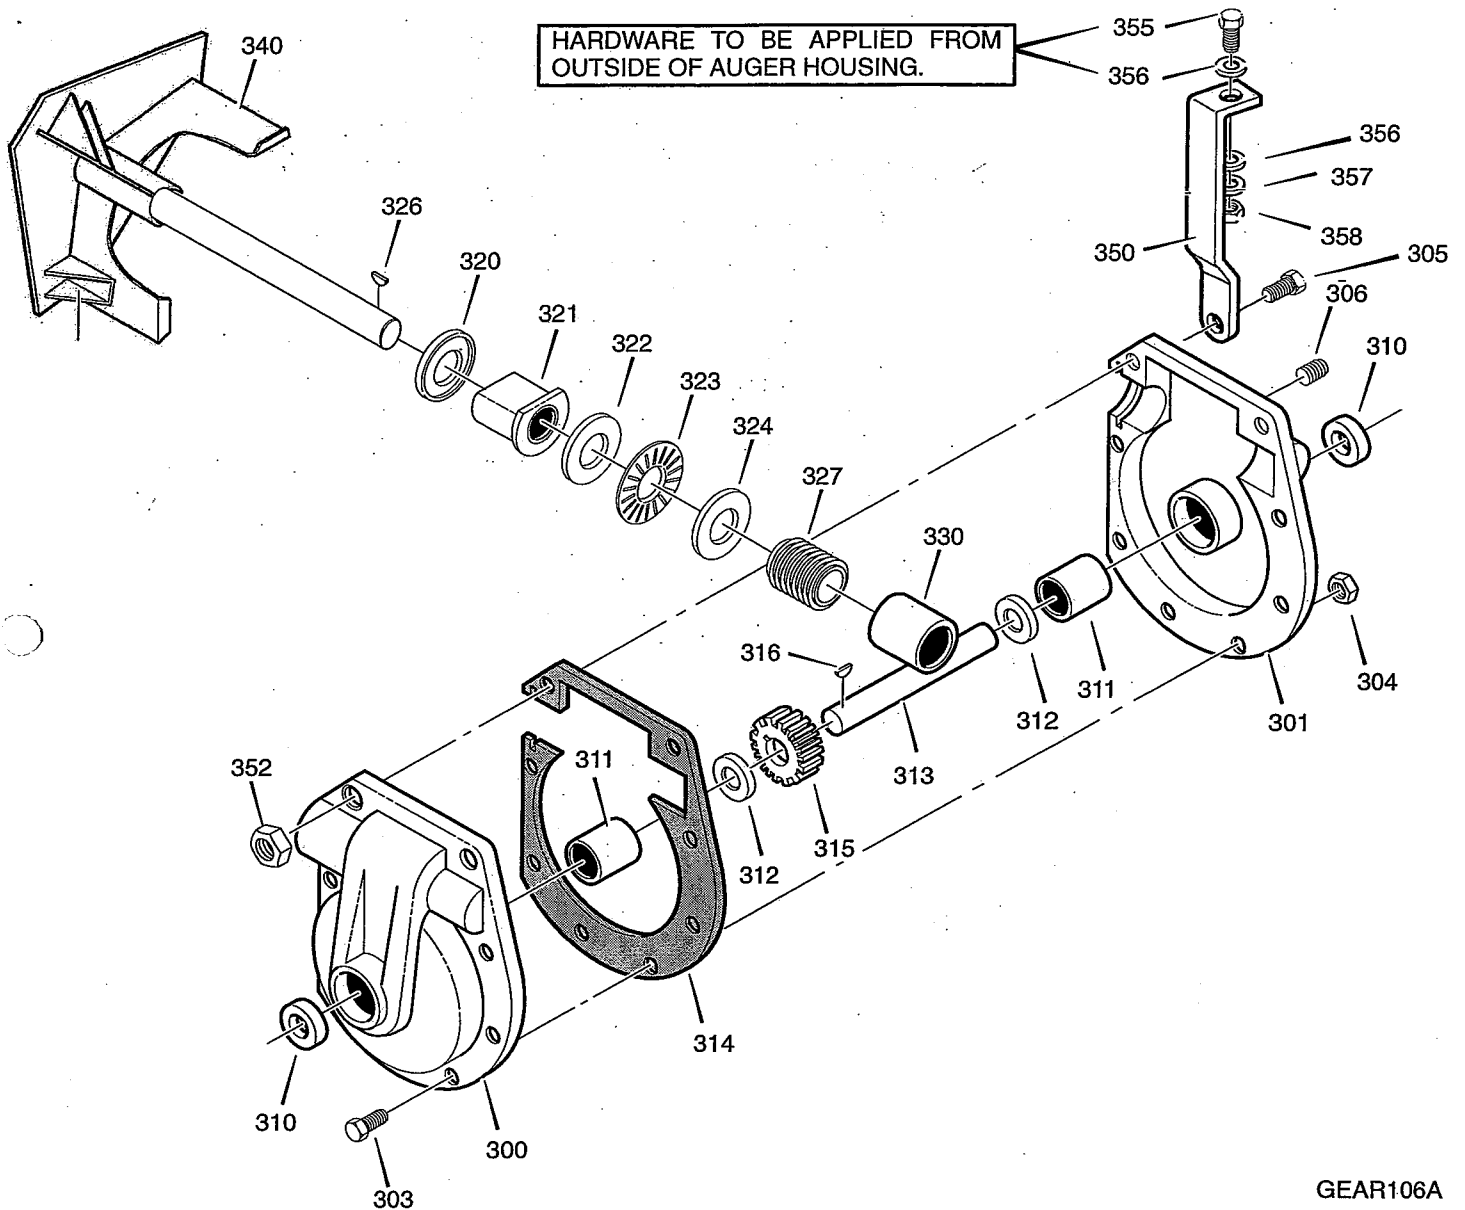

# REPAIR PARTS ENGINE

Key No.	Part No.	Description
1	761332	CORD, STARTER
2	-----	ENGINE
3	2x97	BOLT, CARRIAGE 5/16-18
5	28x76	RETAINER, PUSH
6	710026	NUT, HEX 5/16-18
8	1501109	PULLEY, ENGINE
10	710247	WASHER
12	71063	WASHER .38ID
14	71015	SCREW, 3/8-24X1.00
16	585416	BELT, V 4L 38.1MF16" 5-10
18	579932	BELT, V 3L 33.13LG
20	1501201	GUIDE, BELT
22	71060	WASHER .31X.58X.08
24	710097	SCREW, 5/16-24X .75
25	-----	FRAME ASSEMBLY
25-1	1501062E245	PLATE, ENGINE MOUNT
25-2	310169	SCREW, TAP 1/4-20 X .63
25-3	780055	SCREW, TAP 5/16-18 X .50
25-4	1501049E245	FRAME, MOTOR BOX
—	F-021049L	OWNER'S MANUAL

# REPAIR PARTS GEAR CASE

GEAR106A

No.	Part No.	Description	Key No.	Part No.	Description
300	896	CASE, GEAR, RH	322	48275	COLLAR, THRUST
301	895	CASE, GEAR, LH	323	50684	PIN, SPRING
303	910828	SCREW, 1/4-20X.75	324	48275	WASHER, FLAT
304	71100	NUT, 1/4-20	326	50795	BRNG, FL
305	1441	SCREW, 5/16-24X1.75	327	53732	SEAL, OIL
306	53749	SCREW, 3/8-16X.50	330	53731	BEARING
310	780151	SEAL, OIL	340	1501148E717	IMPELLER
311	53743	BEARING, FL	350	1442 YZ	LF BRACE, GEAR BOX
312	53748	WASHER, FLAT	352	71100	NUT, 5/16-24
313	760411	SHAFT, AUGER OUTPUT	355	302636	SCREW 5/16-18X1.25
314	897	GASKET, GEAR BOX	356	71071	WASHER
315	53730	WORM GEAR	357	71060	WASHER
316	73905	KEY, WOODRUFF #61	358	71037	NUT 5/16-18
320	53737	BRNG, FL	—	333431	10oz TUBE LUBRIPLATE
321	583126	SHAFT, AUGER INPUT			