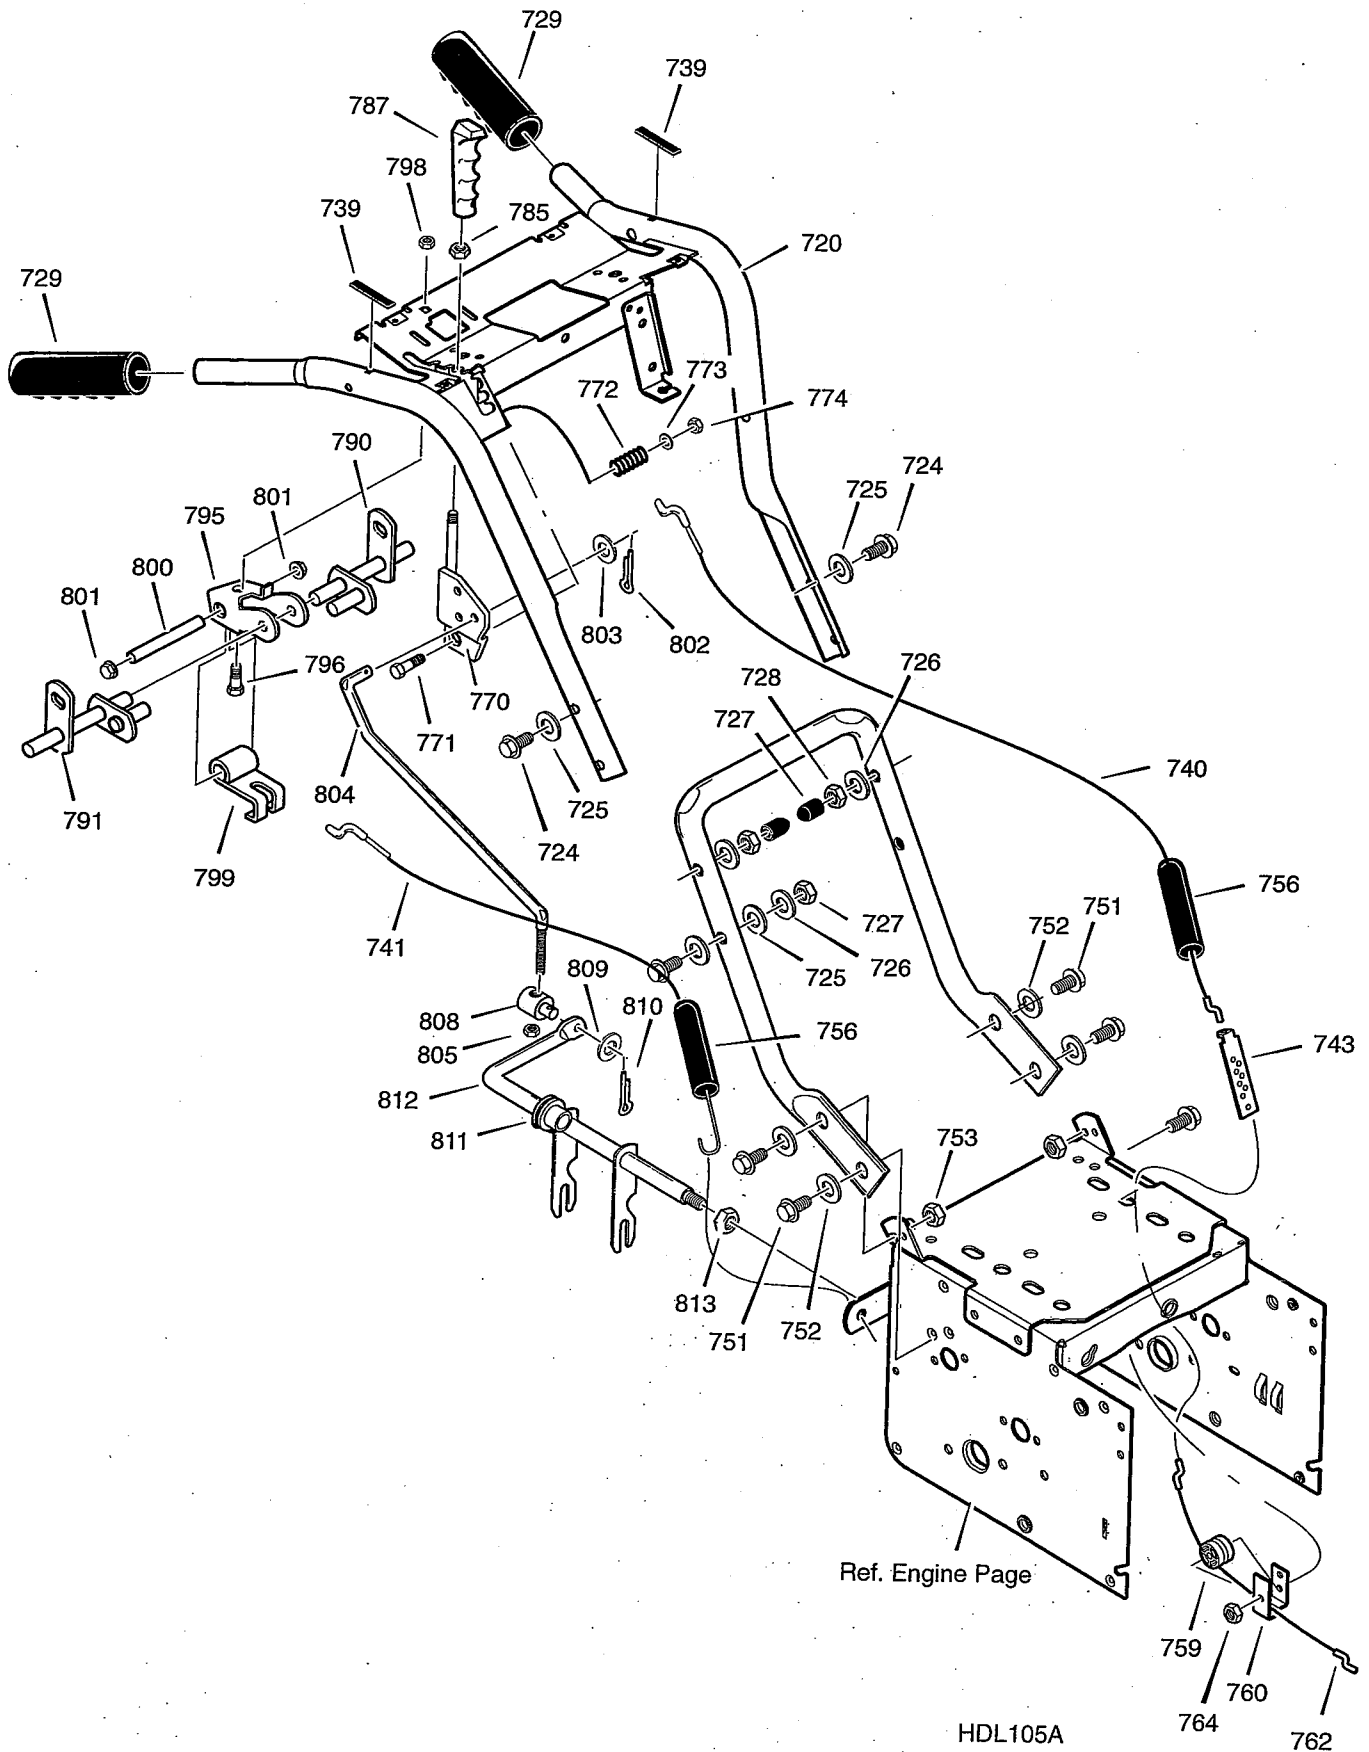

MODEL 633134x54A

REPAIR PARTS HANDLE

Key No.	Part No.	Description
720	1501378E717	ASSY, HANDLE
724	7288	SCREW
725	71072	WASHER, FLAT
726	71062	WASHER
727	71044	NUT
728	7289	STOP, PLASTIC
729	337399	GRIP, HANDLE
739	4049	BUMPER
740	1501452	CABLE, CLUTCH
741	1501451	CABLE, CLUTCH
743	313441	BRKT, CABLE ADJ
744	1673	SPRING, CLUTCH
745	780029	NUT, HEX
750	1501449E717	HANDLE, LOWER
751	70984	SCREW
752	71060	WASHER, SPTLK
758	001798	BOLT, HEX
759	579860	SPOOL, CABLE
760	1501059 YZ	BRKT, SPOOL
762	1501122	CABLE, DRIVE
765	308146	BOOT, CABLE
770	1501375 YZ	BRACKET, SHIFT
771	71007	SCREW
772	50786	SPRING
773	71072	WASHER, FLAT
774	71046	NUT, HEX
785	71045	NUT, HEX
787	306689	KNOB, SHIFT
790	578926	ROD, ASSY LH
791	578924	ROD, ASSY RH
795	579002	BRACKET, CAM
796	002x53	SCREW
798	71038	NUT, NYLOCK
799	8417	CAM LOCK
800	584673	PIN, SPRING PIVOT
801	73664	NUT, PUSH ON
802	71081	PIN, COTTER
803	71071	FLATWASHER
804	1501453	ROD, SPEED CTRL
805	71042	NUT, HEX
808	584593 YZ	NUT, TRUNNION
809	71071	WASHER
810	71081	PIN, COTTER
811	579944	BEARING, FL
812	1501110 YZ	ROD, YOKE
813	11X30	RETAINER, RING