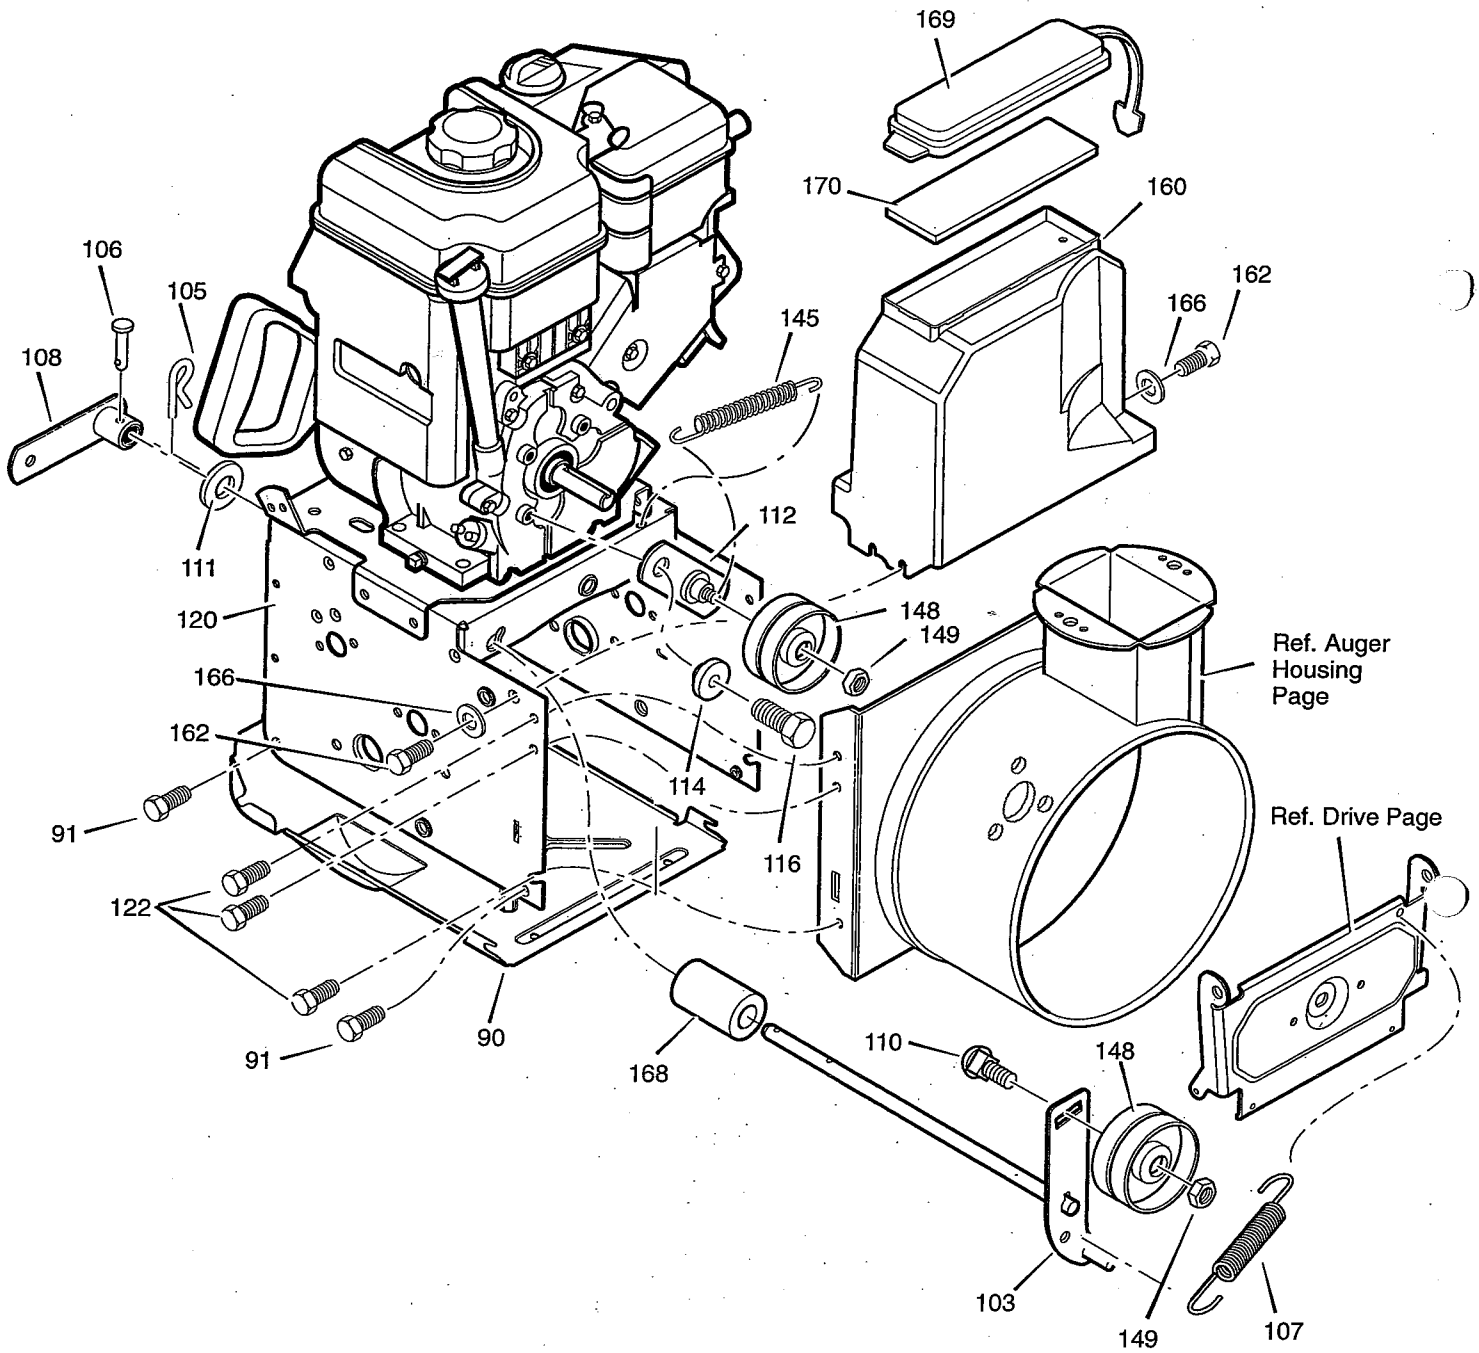

MODEL 633134x54A

REPAIR PARTS FRAME

Key No.	Part No.	Description
90	1501055E717	COVER, BOTTOM
91	310169	SCREW
103	1501369 YZ	IDLER, AUGER
105	711682	PIN, HAIR
106	761761	PIN, KLIK
107	165x159	SPRING, TENSION
108	761675 YZ	ATTACH, SPRING
110	585781	BOLT, CARR.
111	711617	WASHER, FLAT
112	1501112 YZ	BRACKET, IDLER
114	1501065	BUSHING, IDLER
116	710097	SCREW
118	71060	WASHER, SPLIT
122	780055	SCREW, TAP
145	53704	SPRING, IDLER
148	50793	PULLEY, IDLER
149	590	NUT, JAM
160	1501171	COVER, BELT
162	310169	SCREW, TAP
166	71067	WASHER, FLAT
168	1501200	SPACER, AUGER
169	761167	LID, TOOL BOX
170	761187	PAD, FOAM