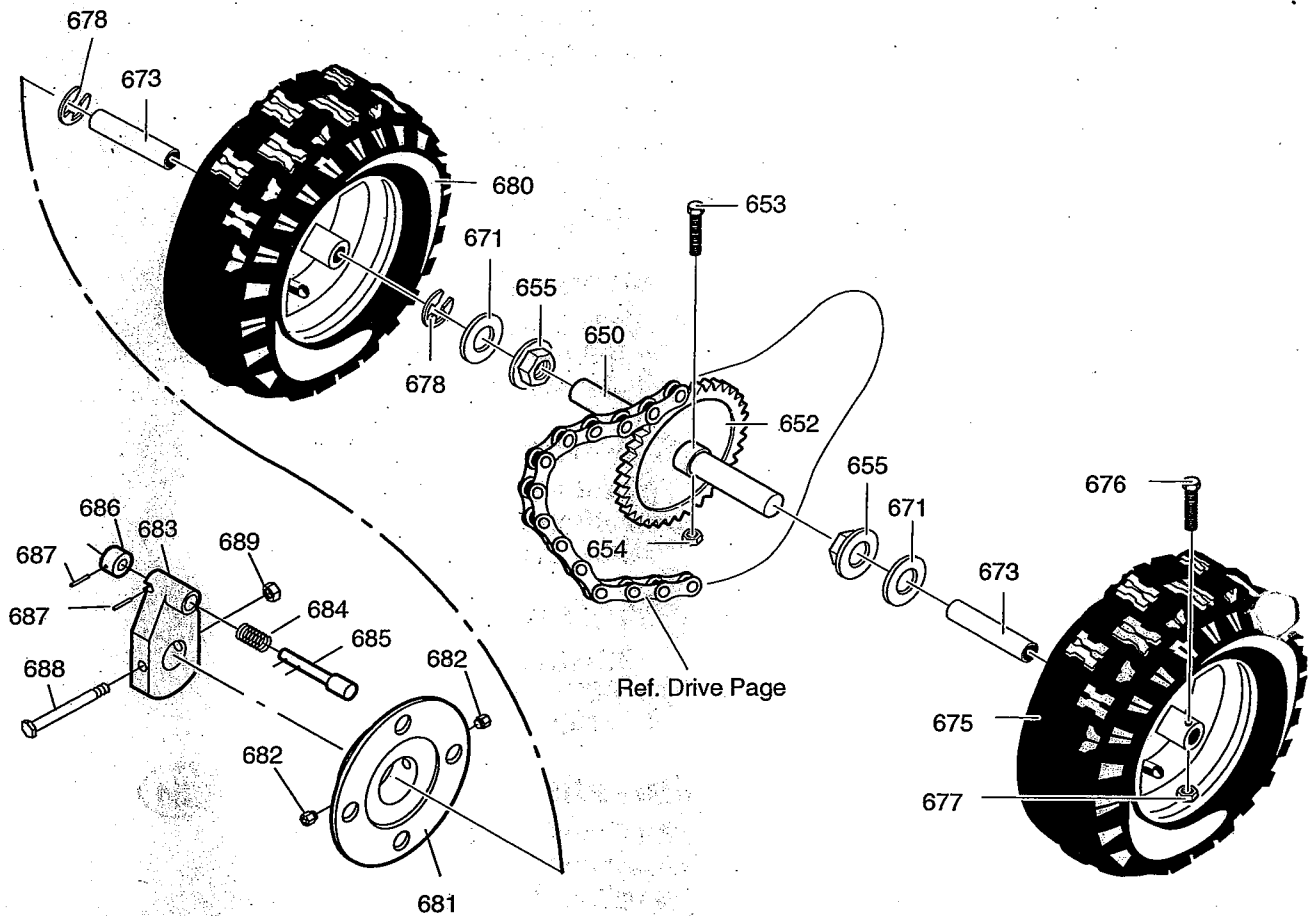

# REPAIR PARTS CHUTE ROD

# REPAIR PARTS REMOTE CHUTE CONTROL

Key No.	Part No.	Description	Key No.	Part No.	Description
965	318468	SPRING, TENSION RETURN	973	95105	TRIM
966	711666	WASHER, FLAT	974	760113	TIE, CABLE
967	310088	BOLT, 5/16-18	975	1501393	CABLE, CHUTE CONTROL
968	73787	WASHER, FLAT	981	780220	WIRE FORM
969	302635	NUT, 1/4-20	990	760858	SCREW, 3/8-16X1.75
970	313676	SCREW, 5/16-18 X .75	994	71045	NUT, 3/8-16 HEX JAM
971	306447 YZ	BRACKET, CABLE CHUTE	995	306689	HANDLE, 3/8-16 MOLDED
972	71391	NUT, 5/16-18			