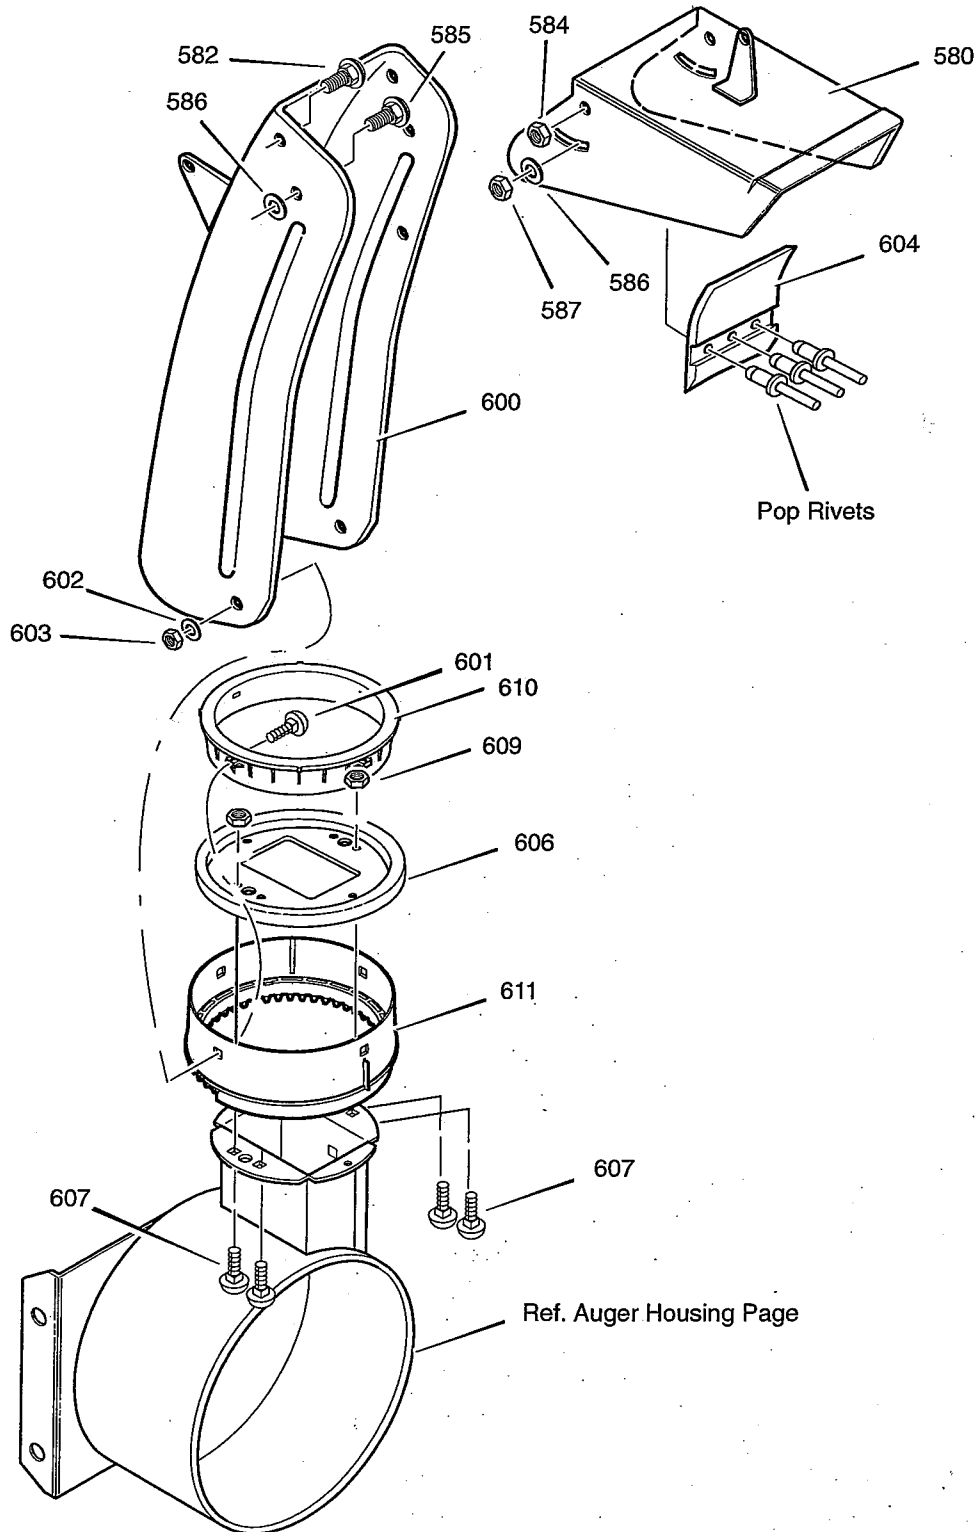

MODEL 633134x54A

REPAIR PARTS DISCHARGE CHUTE

Key No.	Part No.	Description
580	761168E717	CHUTE, UPPER W/REMOTE
582	578088	SCREW, 5/16-18 X.75
584	71038	NUT
585	578088	SCREW, 5/16-18 X.75
586	6711	PLASTIC WASHER
587	71038	NUT
600	761329E717	CHUTE, LOWER WITH GUARD
601	2x100	BOLT
602	71071	WASHER, FLAT
603	71038	NUT
604	762322	FLAP
605	760987	RIVET
606	585214 YZ	CHUTE COLLAR
607	340714	BOLT
609	15X145	NUT
610	337227	RETAINER, RING INNER
611	1501282	RETAINER, RING OUTER