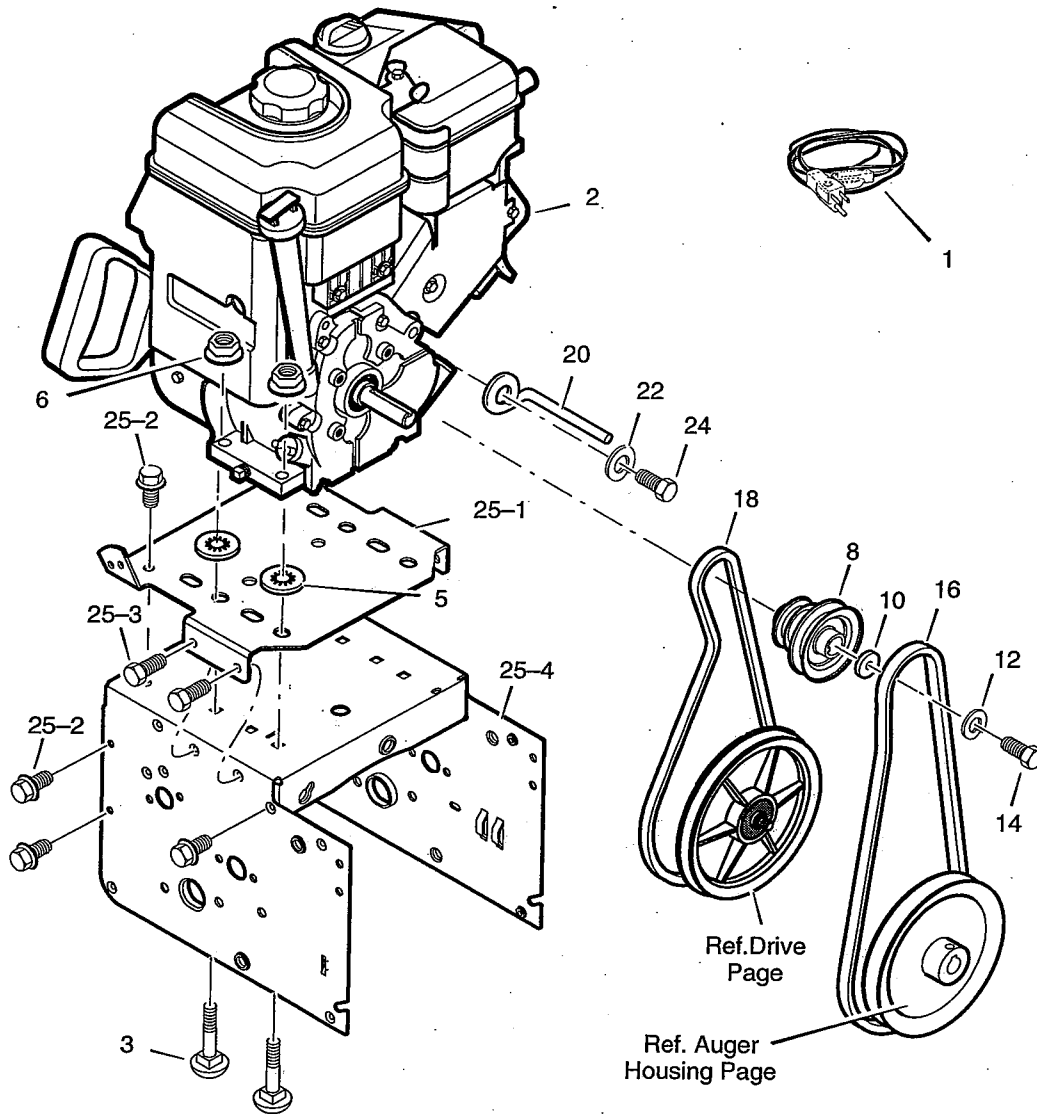

CAN 1380

- Ⓒ **Parts List - Model 633134x54A**
- Ⓕ **Liste de pièces - Modèle 633134x54A**
- Ⓓ **Teileliste - Modell 633134x54A**
- Ⓘ **Elenco pezzi - Modello 633134x54A**
- Ⓝ **Deleliste - Modell 633134x54A**
- Ⓢ **Reservdelista - Modell 633134x54A**
- ⓈⒻ **Varaosaluettelo - Malli 633134x54A**
- Ⓔ **Lista de partes - Modelo 633134x54A**

# REPAIR PARTS ENGINE

Key No.	Part No.	Description
1	761332	CORD, STARTER
2	-----	ENGINE
3	2x97	BOLT, CARRIAGE 5/16-18
5	28x76	RETAINER, PUSH
6	710026	NUT, HEX 5/16-18
8	1501109	PULLEY, ENGINE
10	710247	WASHER
12	71063	WASHER .38ID
14	71015	SCREW, 3/8-24X1.00
16	585416	BELT, V 4L 38.1MF16" 5-10
18	579932	BELT, V 3L 33.13LG
20	1501201	GUIDE, BELT
22	71060	WASHER .31X.58X.08
24	710097	SCREW, 5/16-24X .75
25	-----	FRAME ASSEMBLY
25-1	1501062E245	PLATE, ENGINE MOUNT
25-2	310169	SCREW, TAP 1/4-20 X .63
25-3	780055	SCREW, TAP 5/16-18 X .50
25-4	1501049E245	FRAME, MOTOR BOX
—	F-021049L	OWNER'S MANUAL

# REPAIR PARTS GEAR CASE

GEAR106A

No.	Part No.	Description	Key No.	Part No.	Description
300	896	CASE, GEAR, RH	322	48275	COLLAR, THRUST
301	895	CASE, GEAR, LH	323	50684	PIN, SPRING
303	910828	SCREW, 1/4-20X.75	324	48275	WASHER, FLAT
304	71100	NUT, 1/4-20	326	50795	BRNG, FL
305	1441	SCREW, 5/16-24X1.75	327	53732	SEAL, OIL
306	53749	SCREW, 3/8-16X.50	330	53731	BEARING
310	780151	SEAL, OIL	340	1501148E717	IMPELLER
311	53743	BEARING, FL	350	1442 YZ	LF BRACE, GEAR BOX
312	53748	WASHER, FLAT	352	71100	NUT, 5/16-24
313	760411	SHAFT, AUGER OUTPUT	355	302636	SCREW 5/16-18X1.25
314	897	GASKET, GEAR BOX	356	71071	WASHER
315	53730	WORM GEAR	357	71060	WASHER
316	73905	KEY, WOODRUFF #61	358	71037	NUT 5/16-18
320	53737	BRNG, FL	—	333431	10oz TUBE LUBRIPLATE
321	583126	SHAFT, AUGER INPUT			