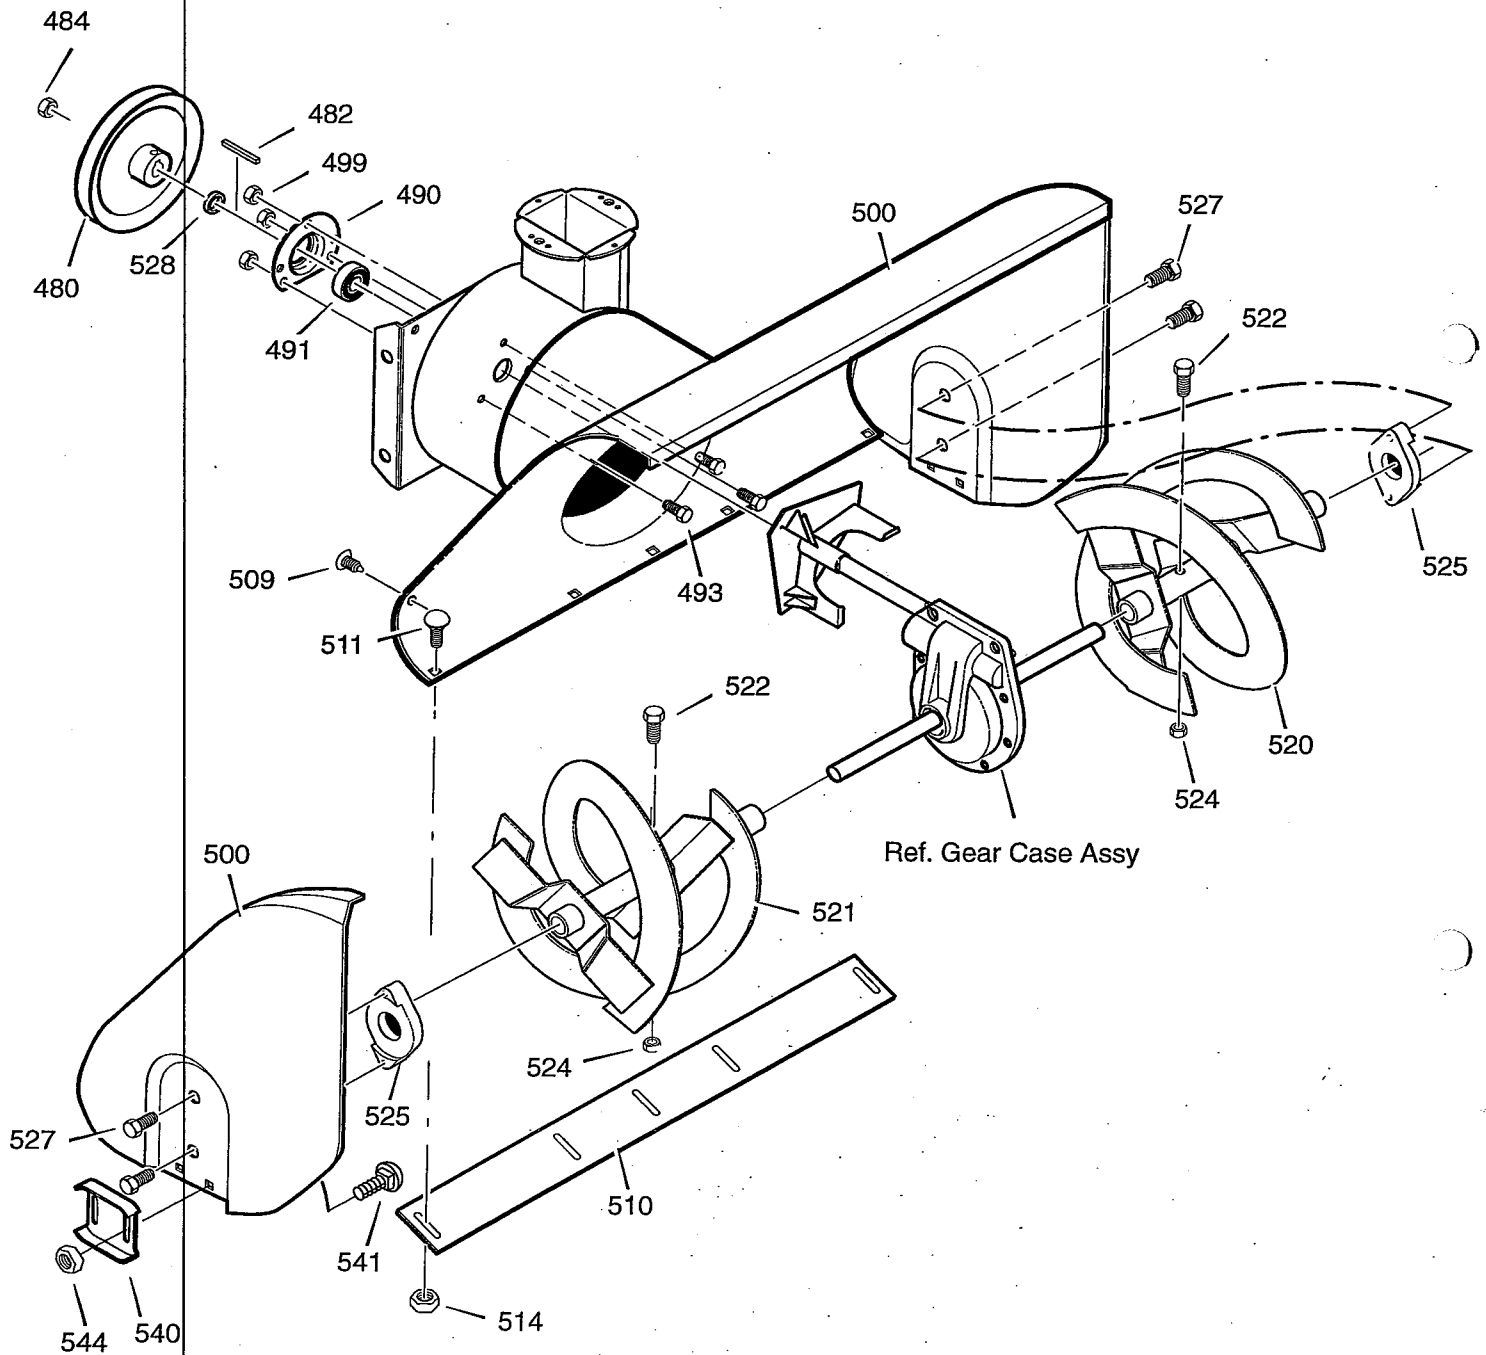

MODEL 633134x54A

REPAIR PARTS AUGER HOUSING

AUG107

Key No.	Part No.	Description
480	583146	PULLEY
482	2001022	KEY, SQUARE
484	15X112	NUT, 1/4-20
485	1501158	SPACER, FRICTION PULLEY
490	582957 YZ	RETAINER, BALL BRNG
491	43846	BEARING, BALL
493	001X92	BOLT, HEX - 0.31-18X0.50
499	710026	NUT, 5/16-18 HEXWDFLLK
500	1501162E245	HOUSING, ASSY
509	760040	PLUG, CHRISTMAS TREE
510	760668E717	BLADE, SCRAPER
511	340720	BOLT, CARRIAGE
514	710026	NUT
520	760317E717	AUGER, ASSY, LH
521	760307E717	AUGER, ASSY, RH
522	578647	BOLT
524	71391	NUT, 5/16-18
525	53757	BEARING, FLANGE
527	70984	SCREW, 5/16-18X .75
536	340720	BOLT
540	762377E717	SKID, HEIGHT ADJUST
541	340720	BOLT, 5/16-18 X .75
544	710026	NUT, 5/16-18 REGHEX