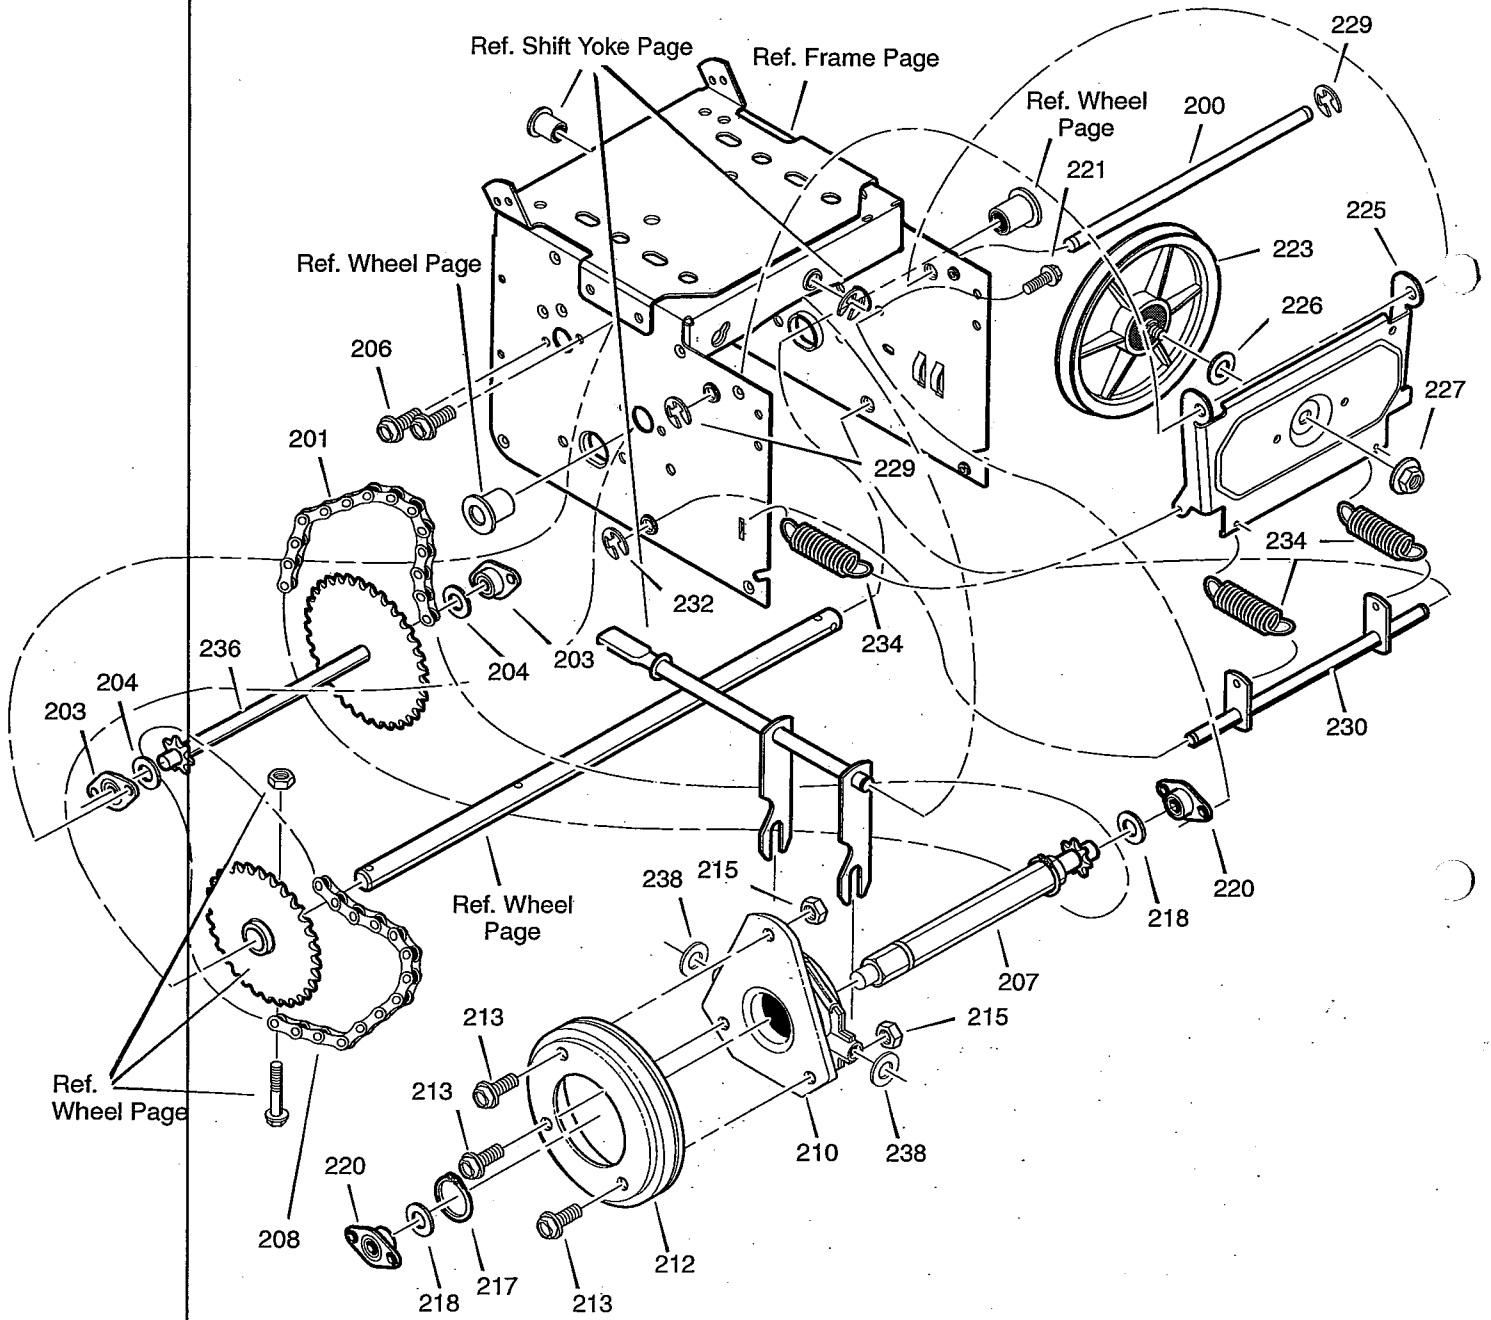

MODEL 633134x54A

REPAIR PARTS DRIVE

Key No.	Part No.	Description
200	1501092 YZ	LF AXLE, SWING PLATE YZ
201	579851	CHAIN, ROLLER #42x19.00
203	334163	BEARING AND RETAINER, ASSY
204	579858	WASHER
206	780055	SCREW, TAP 5/16-18x0.5
207	1501100	ASSY, HEX SHAFT
208	579868	CHAIN, ROLLER #36x18.00 LG
210	337029	BEARING, TRUNION CLUTCH R
212	1501435	WHEEL, FRICTION DISC
213	1X38	SCREW, 1/4-20 x 0.63
215	303008	NUT, KEPS HEX 1/4-20
217	579859	RING, RETEXT
218	579858	WASHER
220	334163	BEARING AND RETAINER, ASSY
221	780055	SCREW, TAP 5/16-18 x .5
223	1501115	ASSY, FRICTION PULLY
225	1501057 YZ	LF PLATE, SWINGING YZ
226	1501158	SPACER, FRICTION PULLEY
227	15X114	NUT, FLANGE LOCK 3/8-24
229	11X30	RETAINER, RING
230	1501107 YZ	LF ASSY, SPRING LINK YZ
232	11X30	RETAINER, RING
234	165X112	SPRING, EXTENSION
236	1501090	WLD, INTERMED SPROCKET 33T/7
238	71074	WASHER, FLAT