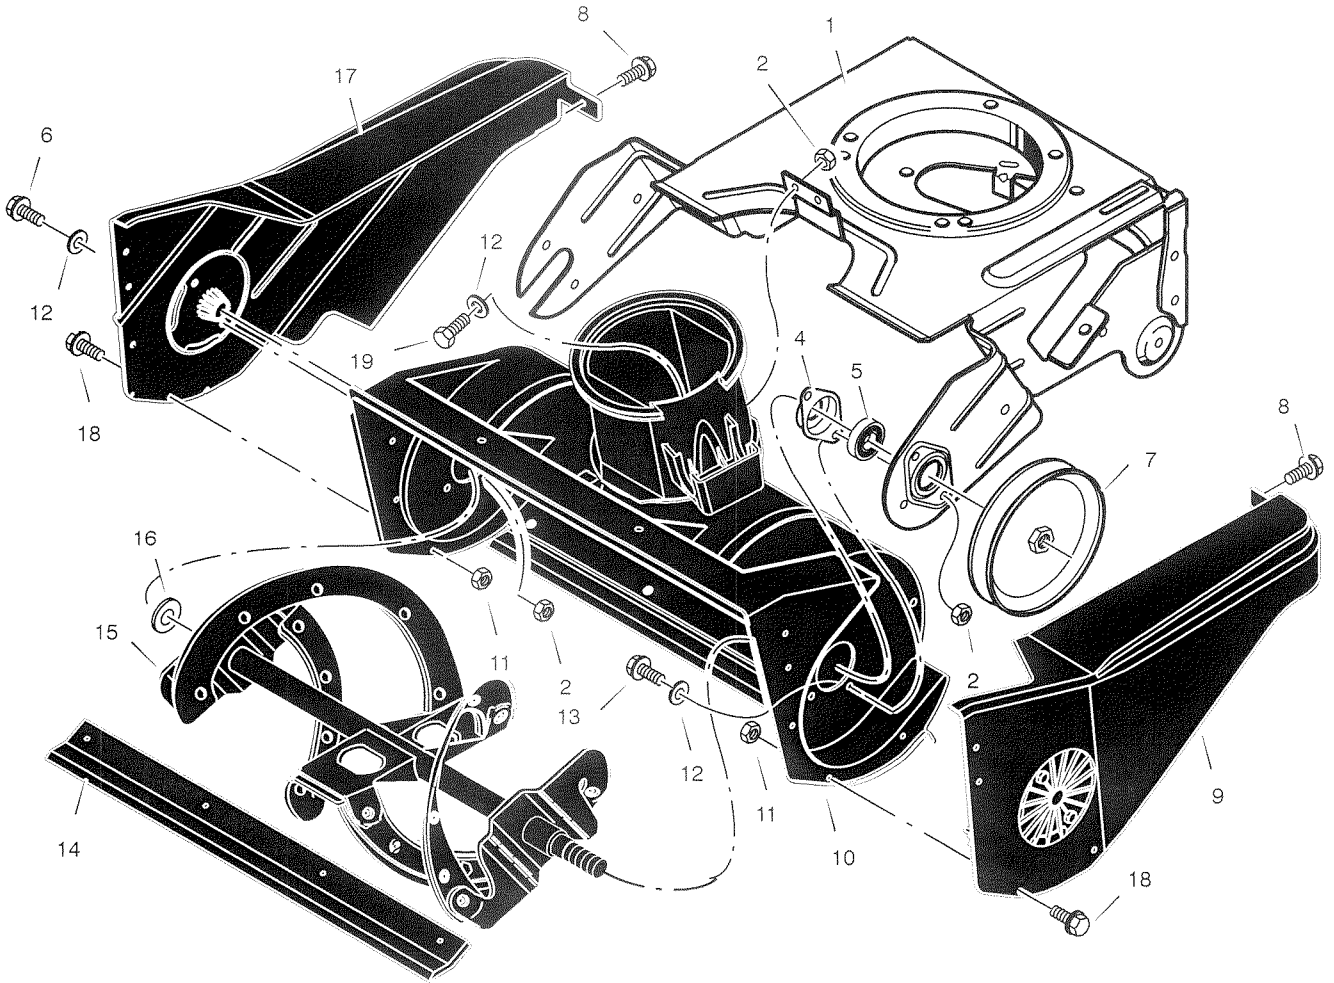

MODEL 621401x54NA

REPAIR PARTS HANDLE ASSEMBLY

MODEL 621401x54NA

REPAIR PARTS HANDLE ASSEMBLY

Key No.	Part No.	Description
1	762252E701	Handle, Upper
2	762259	Cable, Auger Drive
3	337584	Bolt
4	57171	Knob
5	71037	Nut
6	311936	Washer
7	762250E701	Handle, Lower
8	762251E701	Lever, Auger Drive
9	70984	Screw
10	340715	Bolt
11	712123	Washer
12	780029	Nut
13	762281	Bushing, Tensioner
14	762282	Bracket, Cable Tensioner
15	762362	Rod, Crank
16	762289	Grip, Crank Rod
17	578309	Pin, Clevis
18	579493	Pin, Cotter
19	578063	Block, Universal Pivot
20	578060	Pin
21	585196	Gear, Worm
22	325847	Deflector
23	308931	Pin, Pivot
24	71071	Washer
25	334234	Chute, Discharge
27	15X143	Nut
28	302843	Bolt
29	313686	Bolt
30	1501846	Ring, Chute
31	71067	Washer
32	302628	Bolt
33	70984	Bolt
34	71391	Locknut
35	578088	Bolt

MODEL 621401x54NA

REPAIR PARTS AUGER COMPONENTS

Key No.	Part No.	Description
1	1502011E245	Frame, Motor Box
2	15X143	Nut
4	580251	Retainer, Bearing
5	43846	Bearing
6	302628	Bolt
7	338965	Pulley, Auger
8	26x263	Screw
9	762277	Cover, Left Belt
10	1501927	Assembly, Auger Housing

Key No.	Part No.	Description
11	312300	Nut
12	71067	Washer
13	579052	Bolt
14	55323	Blade, Scraper
15	327072	Auger Assembly
16	580969	Washer
17	762278	Cover, Right
18	12342	Screw
19	302628	Screw

MODEL 621401x54NA