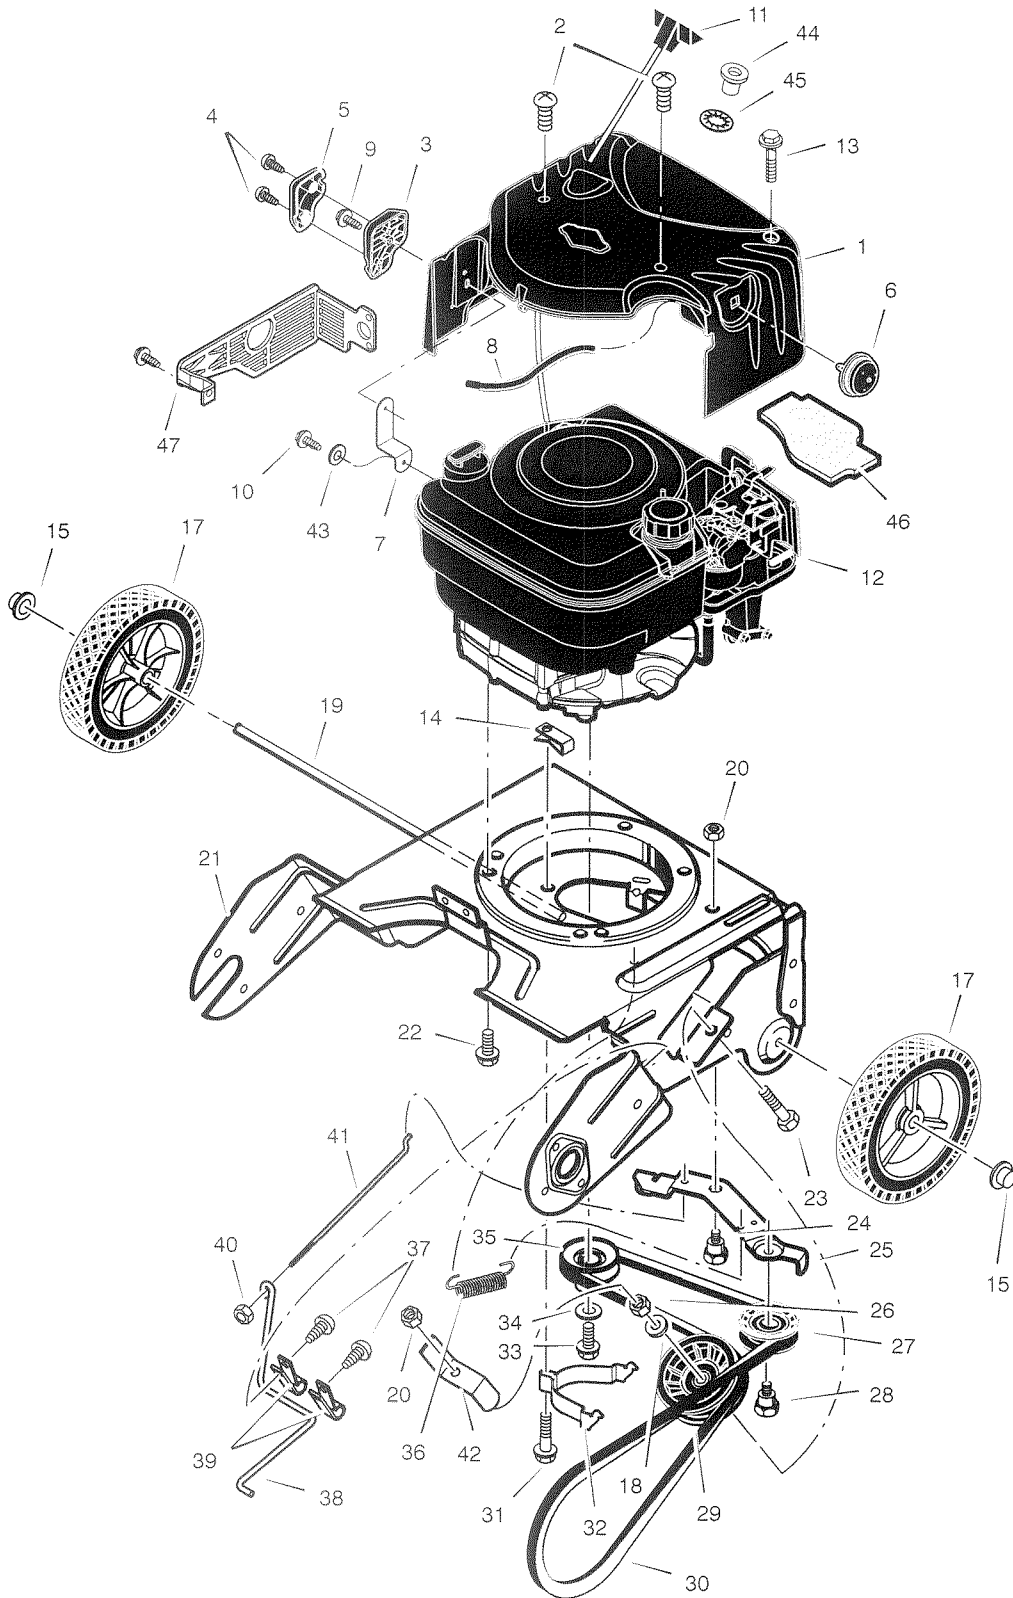

MODEL 621401x54NA

REPAIR PARTS DRIVE COMPONENTS

MODEL 621401x54NA

REPAIR PARTS DRIVE COMPONENTS

Key No.	Part No.	Description
1	1501812	Cover, Top
2	26x316	Screw
3	1501814	Base, Chute Rod
4	26x292	Screw
5	1501815	Cover, Chute Rod
6	1501911	Primerbulb, Red
7	1501813	Bracket, Engine Chute
8	1259	Hose
9	780212	Screw
10	578408	Screw
11	1501724	Handle, Starter
12	- - - - -	Engine
13	1x215	Bolt
14	578109	Retainer
15	711627	Nut, Push Cap
17	760713	Wheel & Tire
18	71072	Washer
19	762280	Axle
20	71111	Nut
21	1502011E245	Frame, Motor Box
22	47792	Bolt
23	71007	Bolt
24	712233	Bolt, Shoulder
25	762254	Bracket, Idler Arm
26	71044	Nut
27	762257	Pulley, V-Belt
28	762258	Bolt, Shoulder
29	762256	Pulley, Flat Idler
30	37x131	Belt
31	315312	Screw
32	762267	Guide, Belt
33	910828	Screw
34	71060	Washer
35	762255	Pulley
36	165x143	Spring
37	26X263	Screw
38	762288	Arm, Brake
39	762285	Clamp
40	312300	Nut
41	762287	Rod, Adjustment
42	762380	Guide, Belt
43	18x35	Lockwasher
44	1501919	Guide, Rope
45	28x84	Washer
46	1501920	Seal, Foam
47	1502130	Guard, Muffler
--	F-051000C	Book, Instruction

MODEL 621401x54NA

REPAIR PARTS HANDLE ASSEMBLY

MODEL 621401x54NA

REPAIR PARTS HANDLE ASSEMBLY

Key No.	Part No.	Description
1	762252E701	Handle, Upper
2	762259	Cable, Auger Drive
3	337584	Bolt
4	57171	Knob
5	71037	Nut
6	311936	Washer
7	762250E701	Handle, Lower
8	762251E701	Lever, Auger Drive
9	70984	Screw
10	340715	Bolt
11	712123	Washer
12	780029	Nut
13	762281	Bushing, Tensioner
14	762282	Bracket, Cable Tensioner
15	762362	Rod, Crank
16	762289	Grip, Crank Rod
17	578309	Pin, Clevis
18	579493	Pin, Cotter
19	578063	Block, Universal Pivot
20	578060	Pin
21	585196	Gear, Worm
22	325847	Deflector
23	308931	Pin, Pivot
24	71071	Washer
25	334234	Chute, Discharge
27	15X143	Nut
28	302843	Bolt
29	313686	Bolt
30	1501846	Ring, Chute
31	71067	Washer
32	302628	Bolt
33	70984	Bolt
34	71391	Locknut
35	578088	Bolt