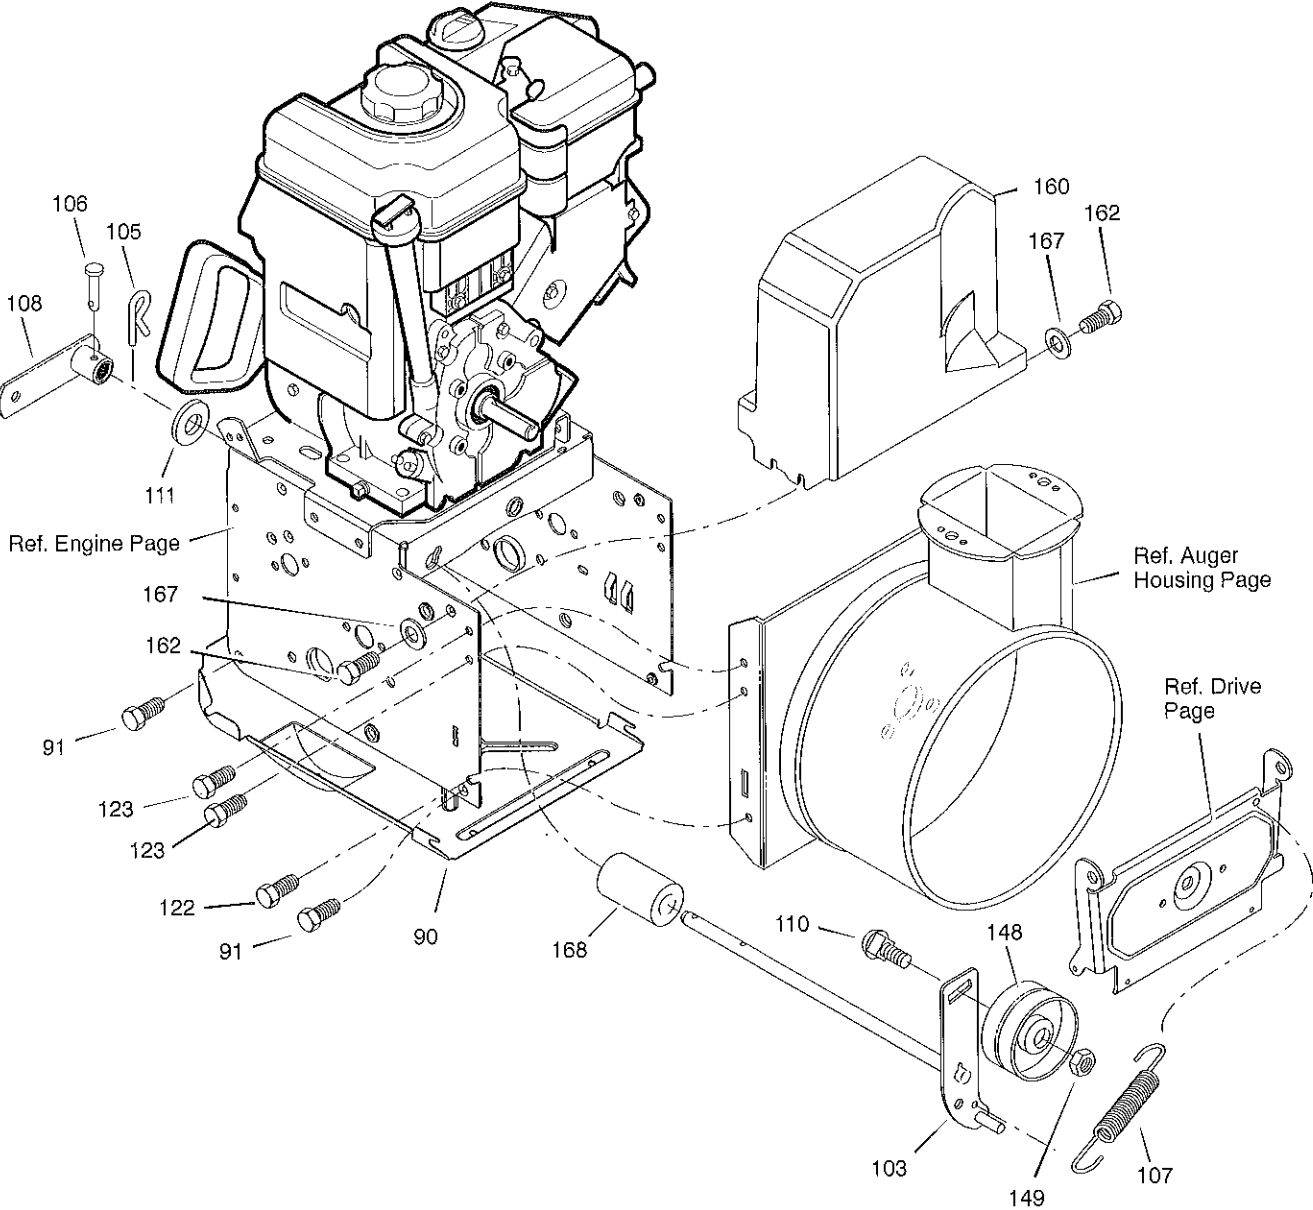

MODEL 627856x54

REPAIR PARTS ENGINE

Key No.	Part No.	Description
1	1502114	CORD, STARTER
2	-----	ENGINE
3	002x97	BOLT, CARRIAGE
4	026x76	RETAINER, PUSH
5	710026	NUT
6	1501109	PULLEY, ENGINE
7	17x170	WASHER
8	71063	WASHER
9	71015	SCREW
10	579932	BELT, DRIVE V 4L
11	585416	BELT, AUGER V 3L
12	1501112 YZ	BRACKET ASSEMBLY, IDLER
13	1501065	BUSHING, IDLER BRACKET
14	71060	WASHER, SPLIT
15	710097	SCREW 5/16-24 X .75

Key No.	Part No.	Description
16	53704	SPRING, IDLER TRACTION DRIVE
17	1502120	PULLEY, IDLER
18	590	NUT, JAM 3/8-16
20	1501201	GUIDE, ROD BELT
22	71060	WASHER
24	710097	SCREW
25	-----	FRAME ASSEMBLY
25-1	1501062E245	PLATE, ENGINE
25-2	310169	SCREW
25-3	25x020	SCREW
25-4	1501666E245	MOTOR BOX
26	1501214	KEY, BRIGGS ENGINE
--	406944	OWNER'S MANUAL EURO
--	408551	OWNER'S MANUAL SCAN
--	408552	OWNER'S MANUAL EBLOC/BALTIC

MODEL 627856x54

**REPAIR PARTS
FRAME**

MODEL 627856x54

REPAIR PARTS FRAME

Key No.	Part No.	Description
90	1501055E701	COVER, BOTTOM
91	310169	SCREW, 1/4-20X .63
103	1501369	IDLER ASSEMBLY, AUGER
105	711682	PIN, HAIR .38DIA X 1.64LG
106	761761	PIN, CLEVIS 3/16" DIA
107	165x159	SPRING, TENSION
108	1740172	CONTROL
110	585781	BOLT, 3/8-16X1.25 CARR.
111	711617	WASHER, FLAT
122	25x020	SCREW, TAP 5/16-18 X .50
123	25x021	SCREW, TAP 5/16-18 X .75
148	1502120	PULLEY, IDLER
149	590	NUT, JAM 3/8-16
160	1502169	COVER, BELT
162	26x306	SCREW, TAP
167	71067	WASHER, FLAT
168	1502041	SPACER, AUGER BRACKET

MODEL 627856x54

REPAIR PARTS CONTROL PANEL

Key No.	Part No.	Description	Key No.	Part No.	Description
730	1501358E717	CLUTCH HANDLE LH	766	74780528	SCREW, 5/16-18 X 1.75
731	1501357E717	CLUTCH HANDLE RH	767	71060	WASHER
732	337380	GRIP, CLUTCH LEVER	768	15X144	NUT, 5/16-18
760	1501327	PANEL, CONTROL	792	905531	BOLT, 1/4-20 X 0.50
761	316042	SCREW	794	908913	NUT, 1/4-20
765	578866E736	BRACKET, PANEL			