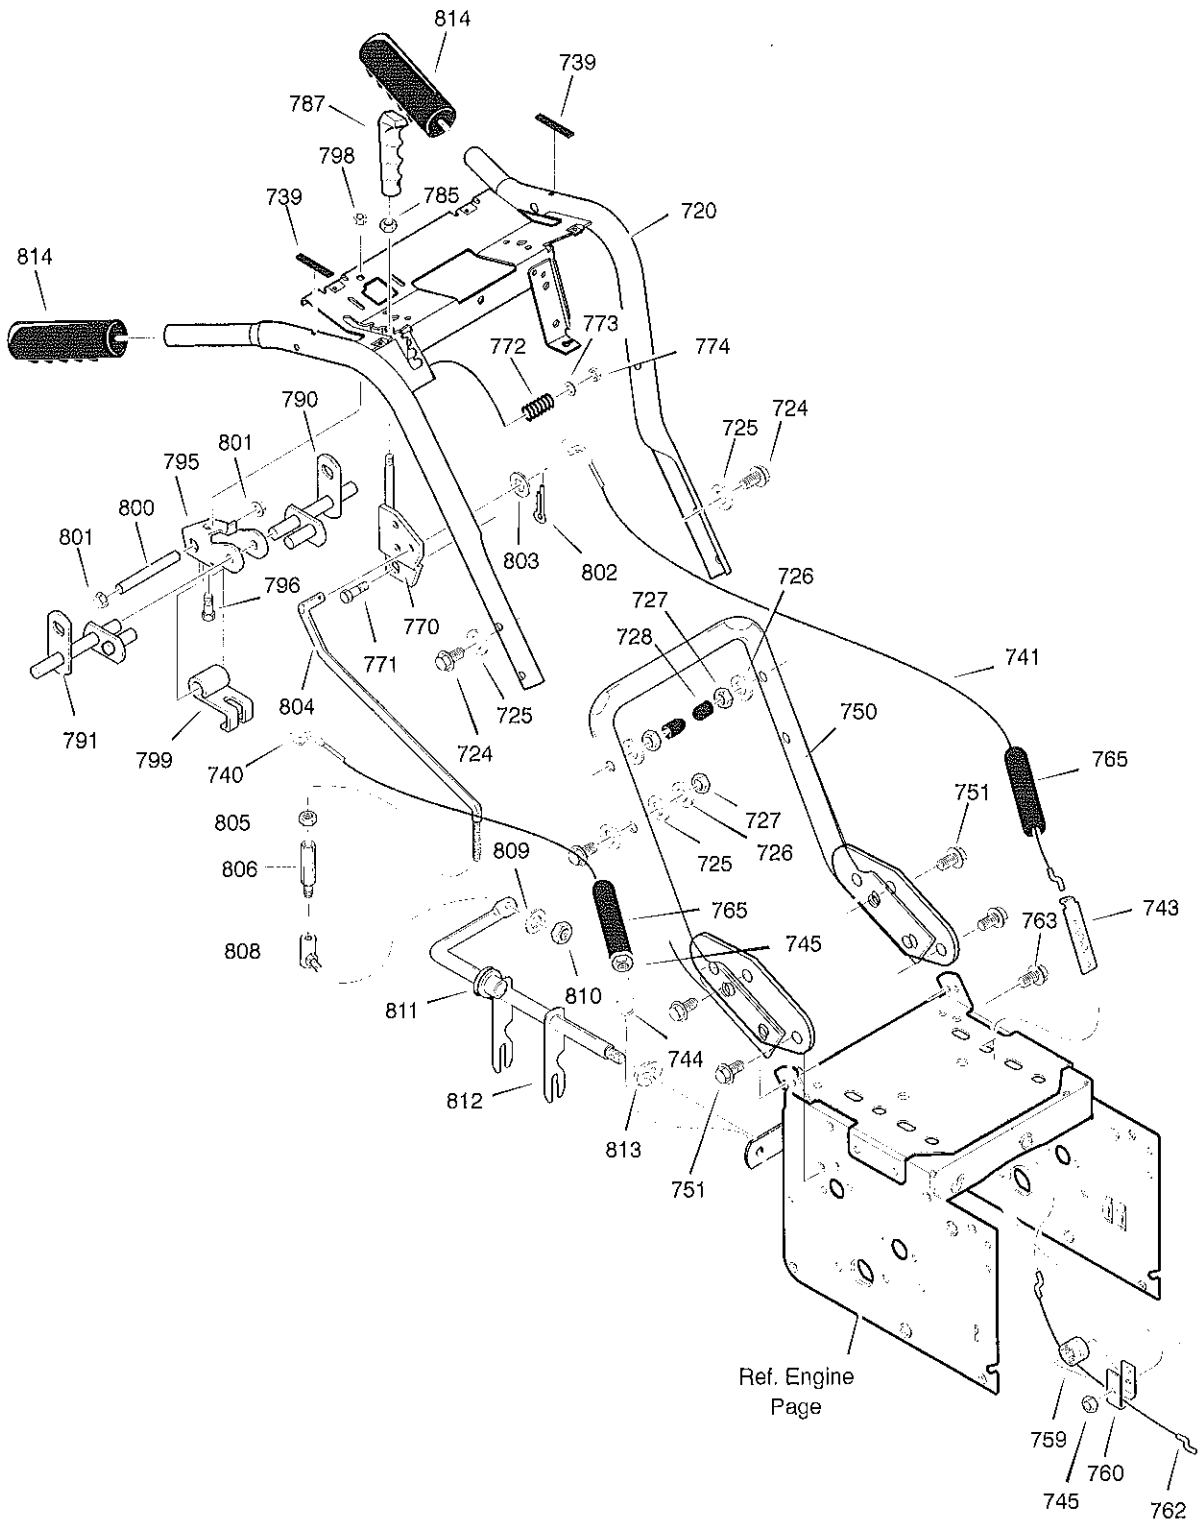

MODEL 627856x54

**REPAIR PARTS
FRAME**

MODEL 627856x54

REPAIR PARTS FRAME

Key No.	Part No.	Description
90	1501055E701	COVER, BOTTOM
91	310169	SCREW, 1/4-20X .63
103	1501369	IDLER ASSEMBLY, AUGER
105	711682	PIN, HAIR .38DIA X 1.64LG
106	761761	PIN, CLEVIS 3/16" DIA
107	165x159	SPRING, TENSION
108	1740172	CONTROL
110	585781	BOLT, 3/8-16X1.25 CARR.
111	711617	WASHER, FLAT
122	25x020	SCREW, TAP 5/16-18 X .50
123	25x021	SCREW, TAP 5/16-18 X .75
148	1502120	PULLEY, IDLER
149	590	NUT, JAM 3/8-16
160	1502169	COVER, BELT
162	26x306	SCREW, TAP
167	71067	WASHER, FLAT
168	1502041	SPACER, AUGER BRACKET

MODEL 627856x54

REPAIR PARTS HANDLE

MODEL 627856x54

REPAIR PARTS HANDLE

Key No.	Part No.	Description	Key No.	Part No.	Description
720	1501419E736	ASSY, HANDLE	774	83923	NUT, HEX
724	7288	SCREW	785	71045	NUT, HEX
725	71072	WASHER, FLAT	787	307380	KNOB, SHIFT
726	71062	WASHER	790	578926	ROD, ASSY LH
727	71044	NUT	791	578924	ROD, ASSY RH
728	7289	STOP, PLASTIC	795	579002	BRACKET, CAM
729	337399	GRIP, HANDLE	796	002x53	SCREW
739	4049	BUMPER	798	71038	NUT, NYLOCK
740	1501451	CABLE, AUGER CLUTCH	799	8417	CAM LOCK
741	1501452	CABLE, DRIVE	800	584673	PIN, SPRING PIVOT
743	313441	BRKT, CABLE ADJ	801	73664	NUT, PUSH ON
744	1673	SPRING, CLUTCH	802	65322	PIN, HAIR
745	73800400	NUT, HEX	803	71071	FLATWASHER
750	1501449E736	HANDLE, LOWER	804	1501728	ROD, SPEED CONTROL
751	1740291	SCREW	805	71042	NUT, 5/16-18
759	579860	SPOOL, CABLE	806	6352	ADAPTER, ROD
760	1501059 YZ	BRKT, SPOOL	808	50782	BALLJOINT, STEEL
762	1501122	CABLE, LOWER DRIVE	809	71060	WASHER
763	001798	BOLT, HEX 1/4-20 x 1.5	810	71042	NUT, 5/16-18
765	308146	BOOT, CABLE	811	579944	BEARING, FL
770	1501570 YZ	BRACKET, SHIFT	812	1501110 YZ	ROD, YOKE
771	4058	SCREW	813	11X30	RETAINER, RING
772	50786	SPRING	814	337399	GRIP
773	71072	WASHER, FLAT			