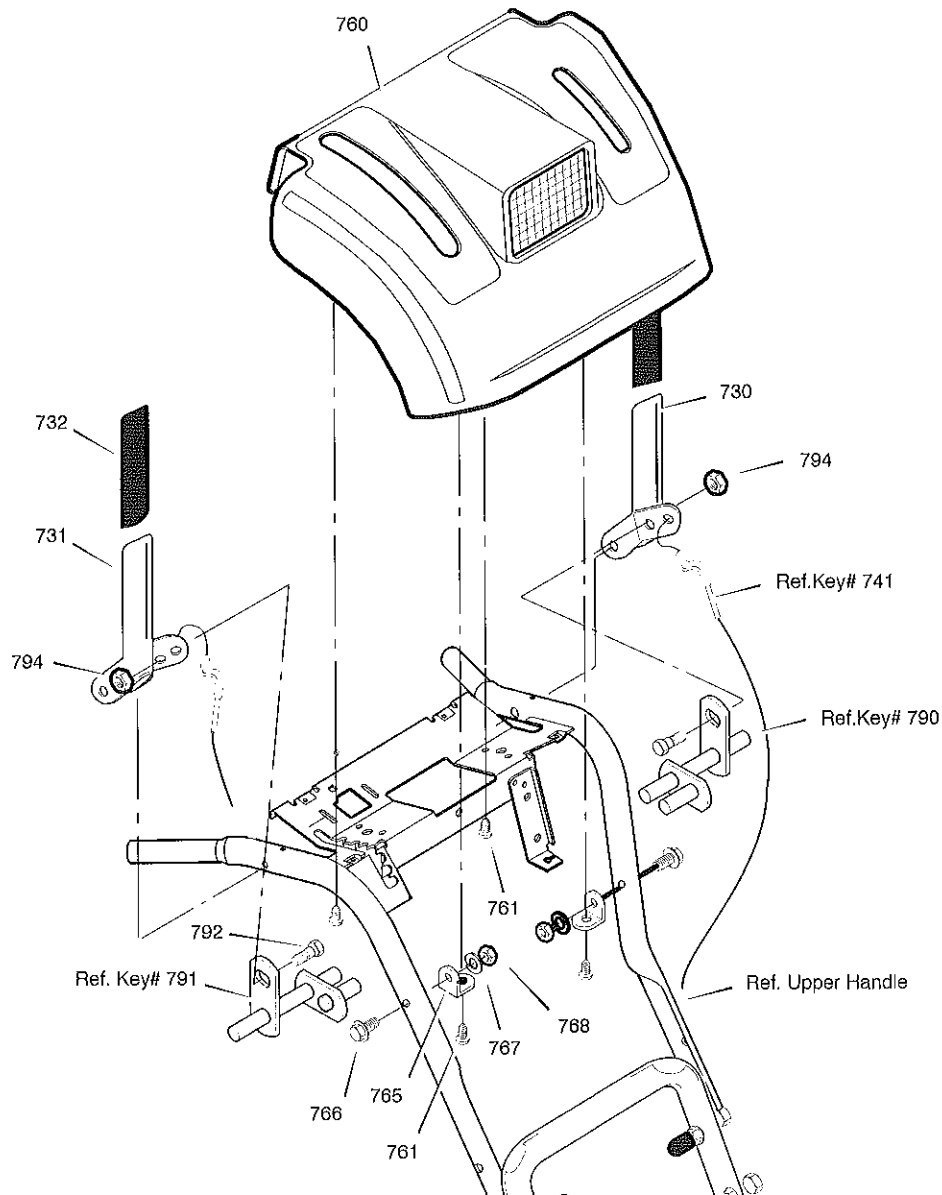

MODEL 627856x54

REPAIR PARTS HANDLE

MODEL 627856x54

REPAIR PARTS HANDLE

Key No.	Part No.	Description	Key No.	Part No.	Description
720	1501419E736	ASSY, HANDLE	774	83923	NUT, HEX
724	7288	SCREW	785	71045	NUT, HEX
725	71072	WASHER, FLAT	787	307380	KNOB, SHIFT
726	71062	WASHER	790	578926	ROD, ASSY LH
727	71044	NUT	791	578924	ROD, ASSY RH
728	7289	STOP, PLASTIC	795	579002	BRACKET, CAM
729	337399	GRIP, HANDLE	796	002x53	SCREW
739	4049	BUMPER	798	71038	NUT, NYLOCK
740	1501451	CABLE, AUGER CLUTCH	799	8417	CAM LOCK
741	1501452	CABLE, DRIVE	800	584673	PIN, SPRING PIVOT
743	313441	BRKT, CABLE ADJ	801	73664	NUT, PUSH ON
744	1673	SPRING, CLUTCH	802	65322	PIN, HAIR
745	73800400	NUT, HEX	803	71071	FLATWASHER
750	1501449E736	HANDLE, LOWER	804	1501728	ROD, SPEED CONTROL
751	1740291	SCREW	805	71042	NUT, 5/16-18
759	579860	SPOOL, CABLE	806	6352	ADAPTER, ROD
760	1501059 YZ	BRKT, SPOOL	808	50782	BALLJOINT, STEEL
762	1501122	CABLE, LOWER DRIVE	809	71060	WASHER
763	001798	BOLT, HEX 1/4-20 x 1.5	810	71042	NUT, 5/16-18
765	308146	BOOT, CABLE	811	579944	BEARING, FL
770	1501570 YZ	BRACKET, SHIFT	812	1501110 YZ	ROD, YOKE
771	4058	SCREW	813	11X30	RETAINER, RING
772	50786	SPRING	814	337399	GRIP
773	71072	WASHER, FLAT			

MODEL 627856x54

REPAIR PARTS HEADLIGHT

Key No.	Part No.	Description
621	762343	LIGHT, HALOGEN
622	1501455	HARNESS, WIRE
625	66426	TIE, CABLE
626	578921	BRACKET, LIGHT
627	901696	SCREW #8 X .50
628	901736	WASHER, FLAT
629	1501401	COVER
630	1501402	COVER
631	1501330	FRAME
632	028x79	NUT, PUSH

MODEL 627856x54

REPAIR PARTS CONTROL PANEL

Key No.	Part No.	Description	Key No.	Part No.	Description
730	1501358E717	CLUTCH HANDLE LH	766	74780528	SCREW, 5/16-18 X 1.75
731	1501357E717	CLUTCH HANDLE RH	767	71060	WASHER
732	337380	GRIP, CLUTCH LEVER	768	15X144	NUT, 5/16-18
760	1501327	PANEL, CONTROL	792	905531	BOLT, 1/4-20 X 0.50
761	316042	SCREW	794	908913	NUT, 1/4-20
765	578866E736	BRACKET, PANEL			