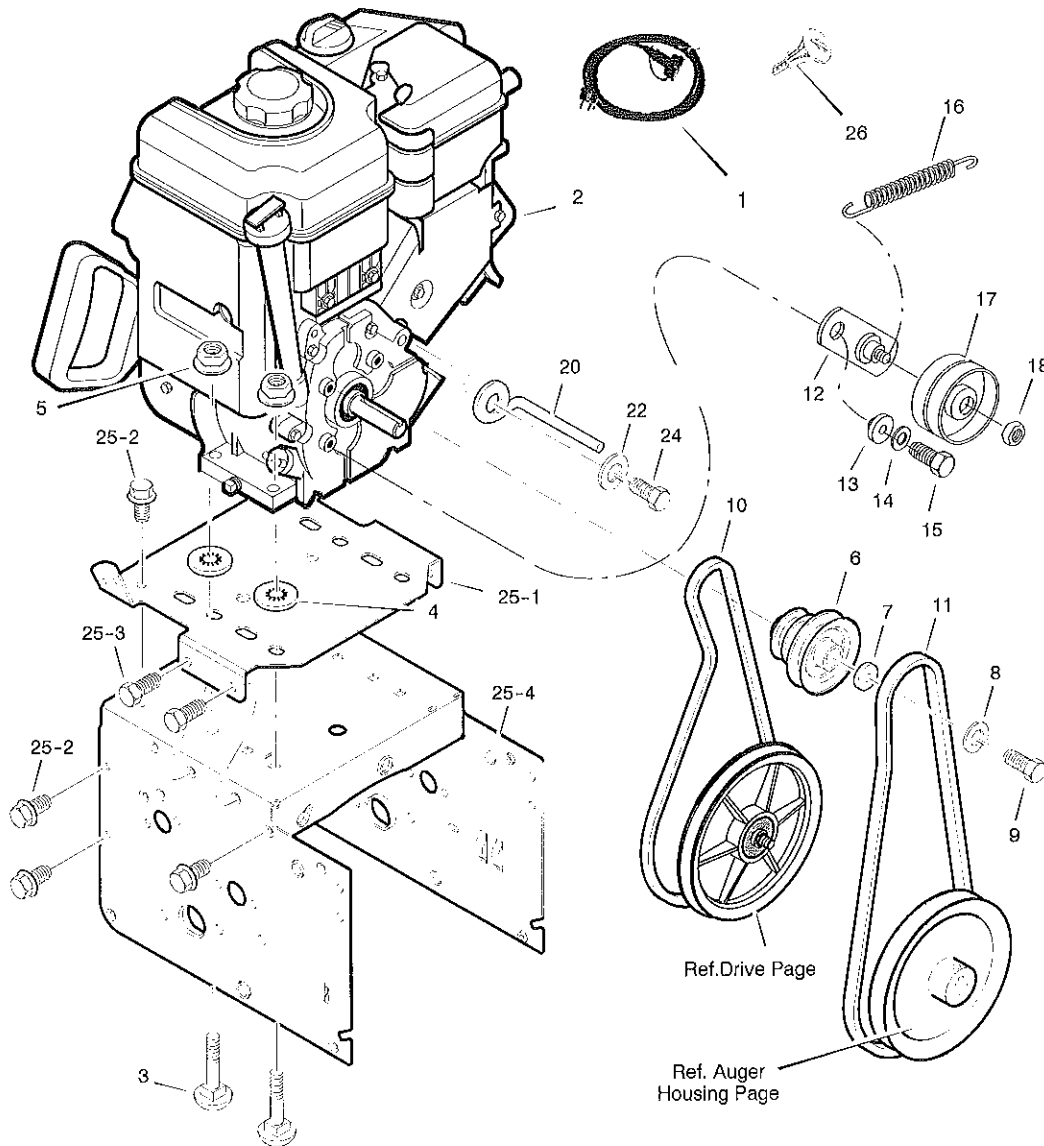

MODEL 627856x54

REPAIR PARTS ENGINE

Key No.	Part No.	Description
1	1502114	CORD, STARTER
2	-----	ENGINE
3	002x97	BOLT, CARRIAGE
4	026x76	RETAINER, PUSH
5	710026	NUT
6	1501109	PULLEY, ENGINE
7	17x170	WASHER
8	71063	WASHER
9	71015	SCREW
10	579932	BELT, DRIVE V 4L
11	585416	BELT, AUGER V 3L
12	1501112 YZ	BRACKET ASSEMBLY, IDLER
13	1501065	BUSHING, IDLER BRACKET
14	71060	WASHER, SPLIT
15	710097	SCREW 5/16-24 X .75

Key No.	Part No.	Description
16	53704	SPRING, IDLER TRACTION DRIVE
17	1502120	PULLEY, IDLER
18	590	NUT, JAM 3/8-16
20	1501201	GUIDE, ROD BELT
22	71060	WASHER
24	710097	SCREW
25	-----	FRAME ASSEMBLY
25-1	1501062E245	PLATE, ENGINE
25-2	310169	SCREW
25-3	25x020	SCREW
25-4	1501666E245	MOTOR BOX
26	1501214	KEY, BRIGGS ENGINE
--	406944	OWNER'S MANUAL EURO
--	408551	OWNER'S MANUAL SCAN
--	408552	OWNER'S MANUAL EBLOC/BALTIC

MODEL 627856x54

**REPAIR PARTS
FRAME**

MODEL 627856x54

REPAIR PARTS FRAME

Key No.	Part No.	Description
90	1501055E701	COVER, BOTTOM
91	310169	SCREW, 1/4-20X .63
103	1501369	IDLER ASSEMBLY, AUGER
105	711682	PIN, HAIR .38DIA X 1.64LG
106	761761	PIN, CLEVIS 3/16" DIA
107	165x159	SPRING, TENSION
108	1740172	CONTROL
110	585781	BOLT, 3/8-16X1.25 CARR.
111	711617	WASHER, FLAT
122	25x020	SCREW, TAP 5/16-18 X .50
123	25x021	SCREW, TAP 5/16-18 X .75
148	1502120	PULLEY, IDLER
149	590	NUT, JAM 3/8-16
160	1502169	COVER, BELT
162	26x306	SCREW, TAP
167	71067	WASHER, FLAT
168	1502041	SPACER, AUGER BRACKET

MODEL 627856x54

REPAIR PARTS CONTROL PANEL

Key No.	Part No.	Description	Key No.	Part No.	Description
730	1501358E717	CLUTCH HANDLE LH	766	74780528	SCREW, 5/16-18 X 1.75
731	1501357E717	CLUTCH HANDLE RH	767	71060	WASHER
732	337380	GRIP, CLUTCH LEVER	768	15X144	NUT, 5/16-18
760	1501327	PANEL, CONTROL	792	905531	BOLT, 1/4-20 X 0.50
761	316042	SCREW	794	908913	NUT, 1/4-20
765	578866E736	BRACKET, PANEL			