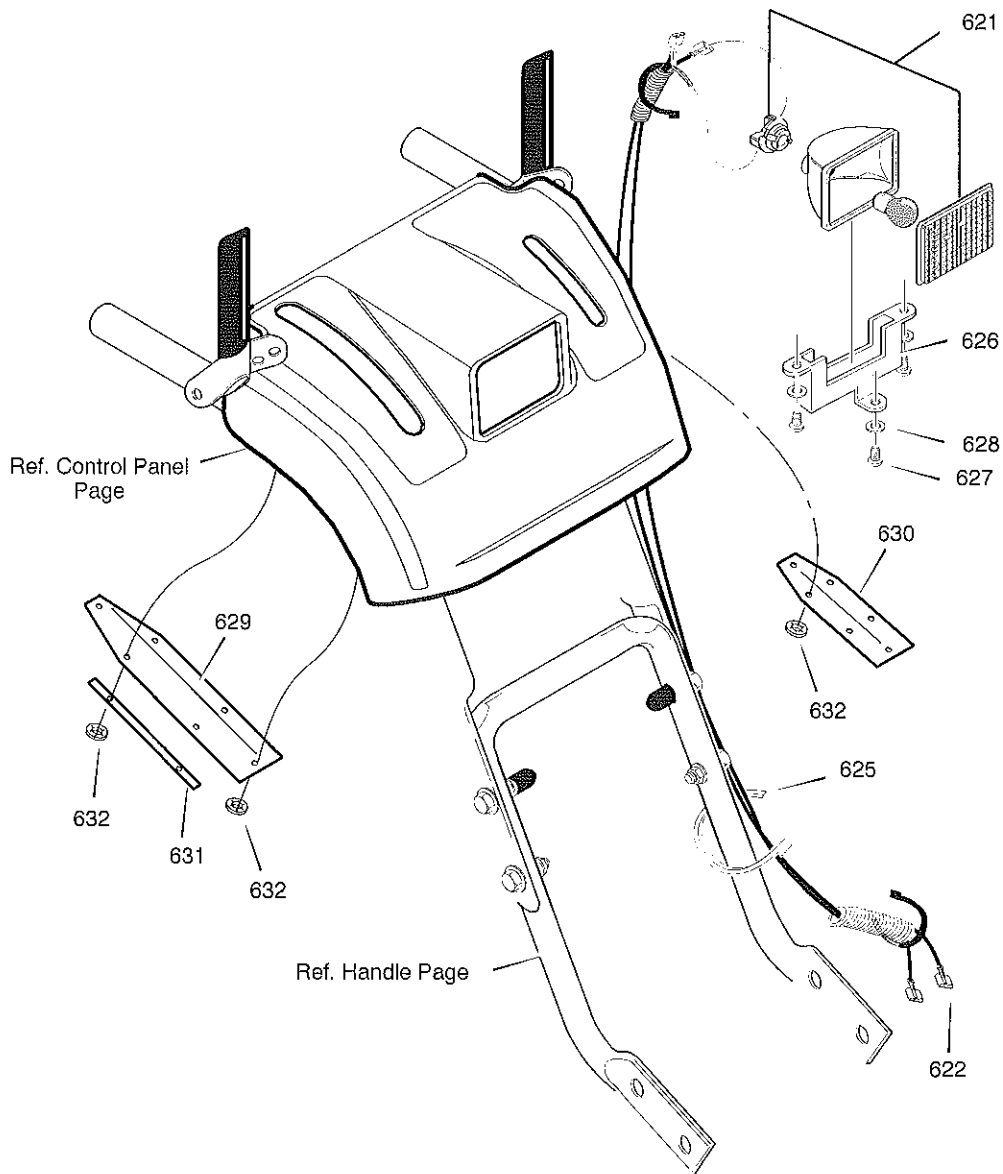

MODEL 627856x54

REPAIR PARTS HEADLIGHT

Key No.	Part No.	Description
621	762343	LIGHT, HALOGEN
622	1501455	HARNESS, WIRE
625	66426	TIE, CABLE
626	578921	BRACKET, LIGHT
627	901696	SCREW #8 X .50
628	901736	WASHER, FLAT
629	1501401	COVER
630	1501402	COVER
631	1501330	FRAME
632	028x79	NUT, PUSH