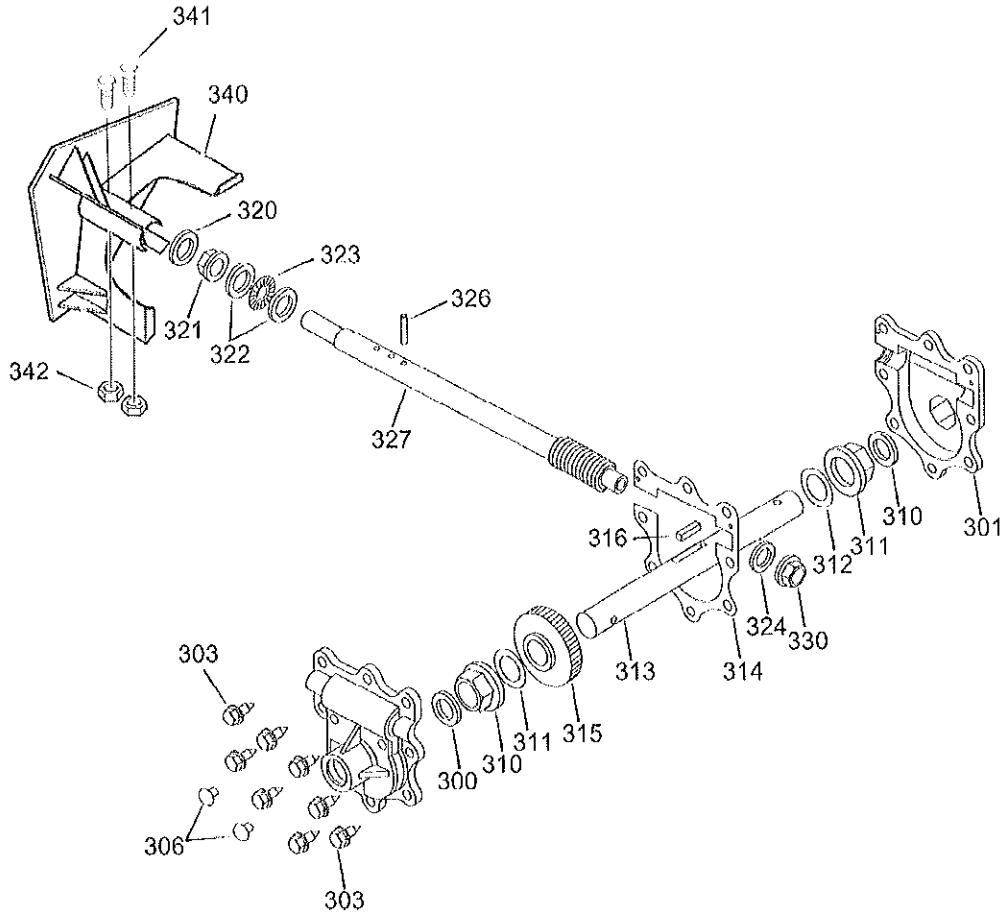

MODEL 627856x54

REPAIR PARTS CHUTE ROD

MODEL 627856x54

REPAIR PARTS CHUTE ROD

Key No.	Part No.	Description
852-1	1501533 YZ	ASSEMBLY, YOKE & ROD
852-2	164x37	SPRING
852-3	1501067	GEAR, CHUTE ROTATION 9T
852-5	579493	PIN, COTTER
852-6	1501306E701	BRACKET, CHUTE GEAR
852-7	1501293	PIN, HAIR
852-8	1501075 YZ	ASSEMBLY, YOKE ADAPTER YZ
852-9	711682	PIN, HAIR
852-10	578060	PIN, UNIVERSAL JOINT
852-11	578309	PIN, CLEVIS
852-13	578063	HOUSING, UNIVERSAL
854	307399	KNOB, SLEEVE
855	309312	FLATWASHER
856	73664	NUT, PUSH ON 3/8"
860	1501456	EYE BOLT 3/8-16X6.50
861	148	GROMMET, EYE BOLT
862	1501457	BOOT, EYE BOLT
863	71045	NUT, 3/8-16 HEXJAM
864	71072	FLATWASHER .406X.81X.066
865	309344	ADAPTER, BOOT
867	71046	NUT, 3/8-16 HEXNYL
868	002x98	BOLT, CARRIAGE 1/4-20 X 1.00
869	15x145	NUT, 1/4-20
870	1501523YZ	CRANK, ASSY CHUTE

MODEL 627856x54

REPAIR PARTS WHEELS

Key No.	Part No.	Description
650	1501563	SHAFT, AXLE
652	1501089	SPRKT & HUB
653	01x193	SCREW, 1/4-20 x 1.75
654	15x145	NUT, 1/4-20 HEX NYLOCK
655	1501114	BEARING, AXLE
671	017x83	FLATWASHER
673	1501138	BUSHING, WHEEL
675	1740159	TIRE & RIM, RIGHT
676	577015	SCREW, 1/4-20X1.75 HH
677	15X145	NUT, 1/4-20 HEX NYLOCK
678	239	RING, RET
679	73842	PIN, KLIK .25 X 1.38 DIA
680	1740158	TIRE & RIM, LEFT

MODEL 627856x54

REPAIR PARTS GEAR CASE

Key No.	Part No.	Description	Key No.	Part No.	Description
300	896	CASE, GEAR, RH	316	73905	KEY, WOODRUFF #91
301	895	CASE, GEAR, LH	320	53737	RING, QUAD 0.924 ID
303	910828	SCREW, 5/16-24 x 1.00	321	583126	BEARING, FLANGE
304	71100	NUT, 5/16-24	322	48275	WASHER, FLAT
305	330434	SCREW, 5/16-24 x 1.50	323	50684	BEARING, ROLLER
306	53749	PLUG, PIPE 0.25-18	324	48275	WASHER, FLAT
310	780151	SEAL, OIL	326	50795	KEY
311	53743	BEARING, SLEEVE	327	53732	WORM
312	53748	WASHER, FLAT	330	53731	BEARING, SLEEVE
313	760528	SHAFT, AUGER OUTPUT	340	175321	IMPELLER
314	897	GASKET, GEAR BOX	341	74780426	CAPSCREW
315	53730	WORM GEAR	342	73600400	NUT, LOCKING
			--	333431	10oz TUBE LUBRIPLATE