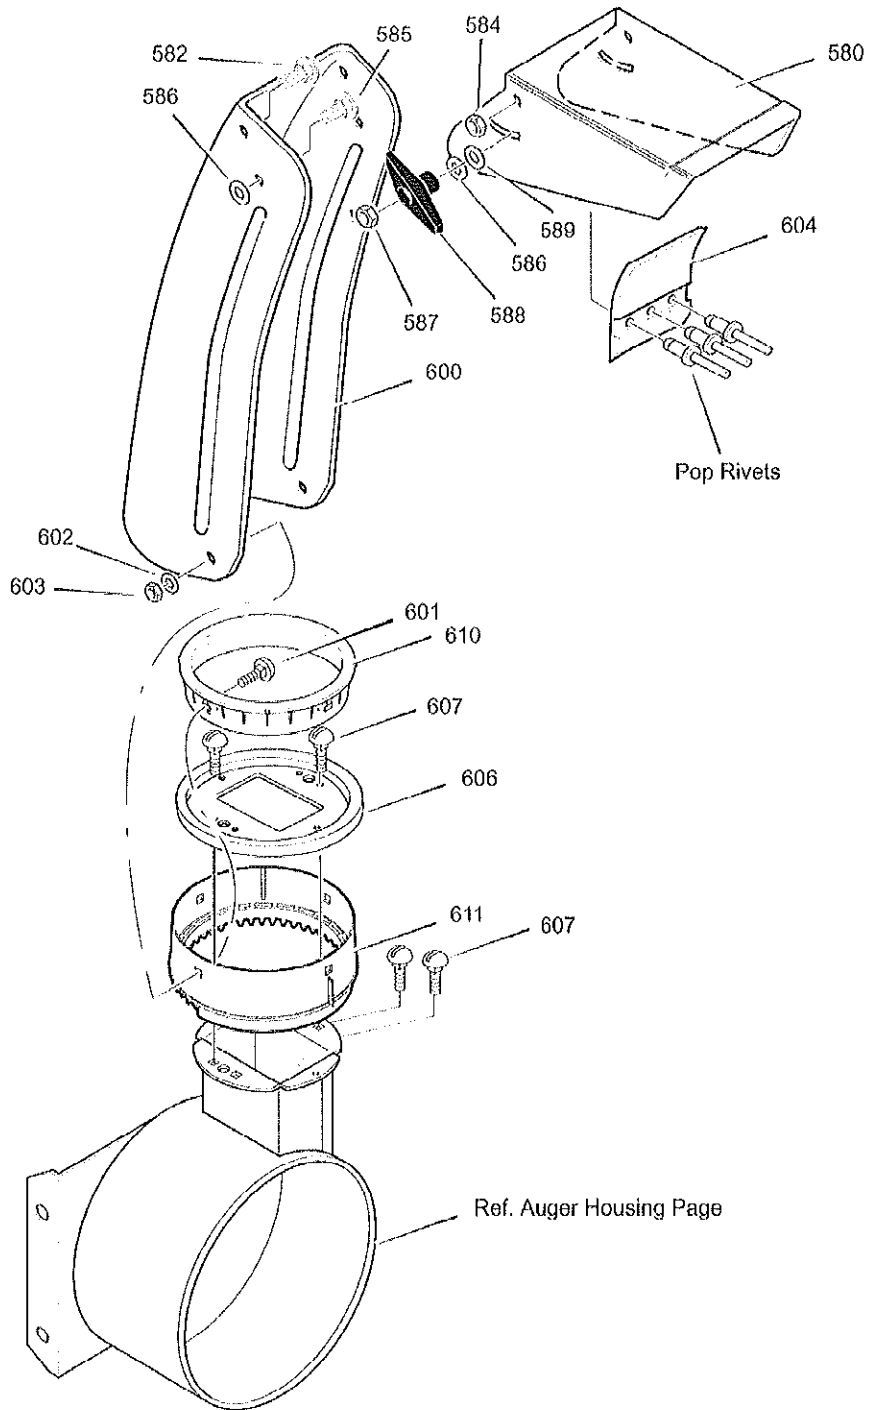

MODEL 627856x54

REPAIR PARTS CONTROL PANEL

Key No.	Part No.	Description	Key No.	Part No.	Description
730	1501358E717	CLUTCH HANDLE LH	766	74780528	SCREW, 5/16-18 X 1.75
731	1501357E717	CLUTCH HANDLE RH	767	71060	WASHER
732	337380	GRIP, CLUTCH LEVER	768	15X144	NUT, 5/16-18
760	1501327	PANEL, CONTROL	792	905531	BOLT, 1/4-20 X 0.50
761	316042	SCREW	794	908913	NUT, 1/4-20
765	578866E736	BRACKET, PANEL			

MODEL 627856x54

REPAIR PARTS DISCHARGE CHUTE

MODEL 627856x54

REPAIR PARTS DISCHARGE CHUTE

Key No.	Part No.	Description
580	761168E717	CHUTE, UPPER W/REMOTE
582	72270506	SCREW, 5/16-18 X.75
584	73800500	NUT
585	72270506	SCREW, 5/16-18 X.75
586	6711	PLASTIC WASHER
587	73800500	NUT
588	1501260	KNOB,T
589	12021	PLASTIC WASHER
600	761329E717	CHUTE, LOWER W/REMOTE
601	2x100	BOLT
602	71071	WASHER, FLAT
603	71038	NUT
604	762322	FLAP
606	1501932 YZ	CHUTE COLLAR
607	405024	BOLT
610	337227	RETAINER, RING INNER
611	1501282	RETAINER, RING OUTER

MODEL 627856x54

REPAIR PARTS WHEELS

Key No.	Part No.	Description
650	1501563	SHAFT, AXLE
652	1501089	SPRKT & HUB
653	01x193	SCREW, 1/4-20 x 1.75
654	15x145	NUT, 1/4-20 HEX NYLOCK
655	1501114	BEARING, AXLE
671	017x83	FLATWASHER
673	1501138	BUSHING, WHEEL
675	1740159	TIRE & RIM, RIGHT
676	577015	SCREW, 1/4-20X1.75 HH
677	15X145	NUT, 1/4-20 HEX NYLOCK
678	239	RING, RET
679	73842	PIN, KLIK .25 X 1.38 DIA
680	1740158	TIRE & RIM, LEFT