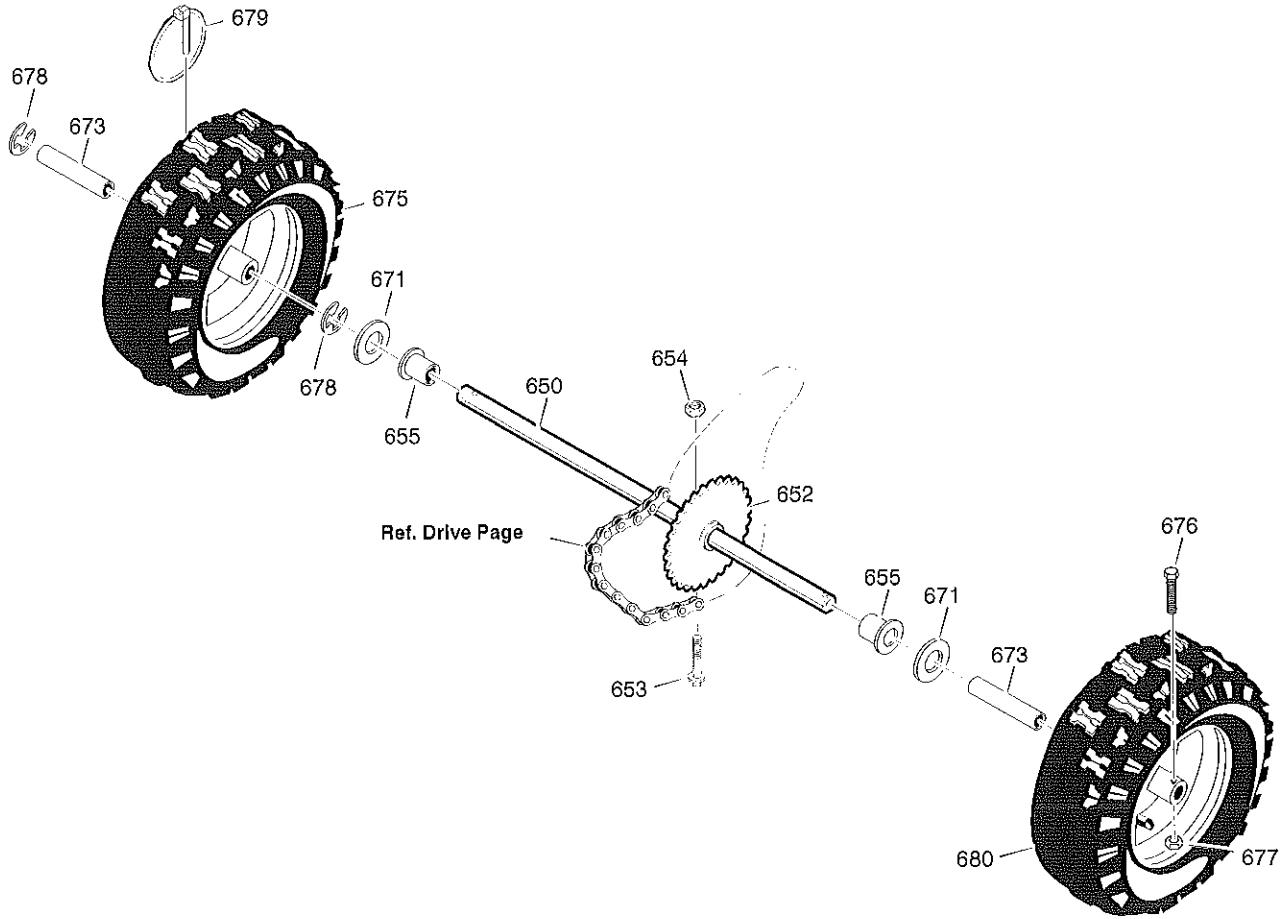

MODEL 627856x54

REPAIR PARTS CHUTE ROD

MODEL 627856x54

REPAIR PARTS CHUTE ROD

Key No.	Part No.	Description
852-1	1501533 YZ	ASSEMBLY, YOKE & ROD
852-2	164x37	SPRING
852-3	1501067	GEAR, CHUTE ROTATION 9T
852-5	579493	PIN, COTTER
852-6	1501306E701	BRACKET, CHUTE GEAR
852-7	1501293	PIN, HAIR
852-8	1501075 YZ	ASSEMBLY, YOKE ADAPTER YZ
852-9	711682	PIN, HAIR
852-10	578060	PIN, UNIVERSAL JOINT
852-11	578309	PIN, CLEVIS
852-13	578063	HOUSING, UNIVERSAL
854	307399	KNOB, SLEEVE
855	309312	FLATWASHER
856	73664	NUT, PUSH ON 3/8"
860	1501456	EYE BOLT 3/8-16X6.50
861	148	GROMMET, EYE BOLT
862	1501457	BOOT, EYE BOLT
863	71045	NUT, 3/8-16 HEXJAM
864	71072	FLATWASHER .406X.81X.066
865	309344	ADAPTER, BOOT
867	71046	NUT, 3/8-16 HEXNYL
868	002x98	BOLT, CARRIAGE 1/4-20 X 1.00
869	15x145	NUT, 1/4-20
870	1501523YZ	CRANK, ASSY CHUTE

MODEL 627856x54

REPAIR PARTS WHEELS

Key No.	Part No.	Description
650	1501563	SHAFT, AXLE
652	1501089	SPRKT & HUB
653	01x193	SCREW, 1/4-20 x 1.75
654	15x145	NUT, 1/4-20 HEX NYLOCK
655	1501114	BEARING, AXLE
671	017x83	FLATWASHER
673	1501138	BUSHING, WHEEL
675	1740159	TIRE & RIM, RIGHT
676	577015	SCREW, 1/4-20X1.75 HH
677	15X145	NUT, 1/4-20 HEX NYLOCK
678	239	RING, RET
679	73842	PIN, KLIK .25 X 1.38 DIA
680	1740158	TIRE & RIM, LEFT

MODEL 627856x54

REPAIR PARTS GEAR CASE

Key No.	Part No.	Description	Key No.	Part No.	Description
300	896	CASE, GEAR, RH	316	73905	KEY, WOODRUFF #91
301	895	CASE, GEAR, LH	320	53737	RING, QUAD 0.924 ID
303	910828	SCREW, 5/16-24 x 1.00	321	583126	BEARING, FLANGE
304	71100	NUT, 5/16-24	322	48275	WASHER, FLAT
305	330434	SCREW, 5/16-24 x 1.50	323	50684	BEARING, ROLLER
306	53749	PLUG, PIPE 0.25-18	324	48275	WASHER, FLAT
310	780151	SEAL, OIL	326	50795	KEY
311	53743	BEARING, SLEEVE	327	53732	WORM
312	53748	WASHER, FLAT	330	53731	BEARING, SLEEVE
313	760528	SHAFT, AUGER OUTPUT	340	175321	IMPELLER
314	897	GASKET, GEAR BOX	341	74780426	CAPSCREW
315	53730	WORM GEAR	342	73600400	NUT, LOCKING
			--	333431	10oz TUBE LUBRIPLATE