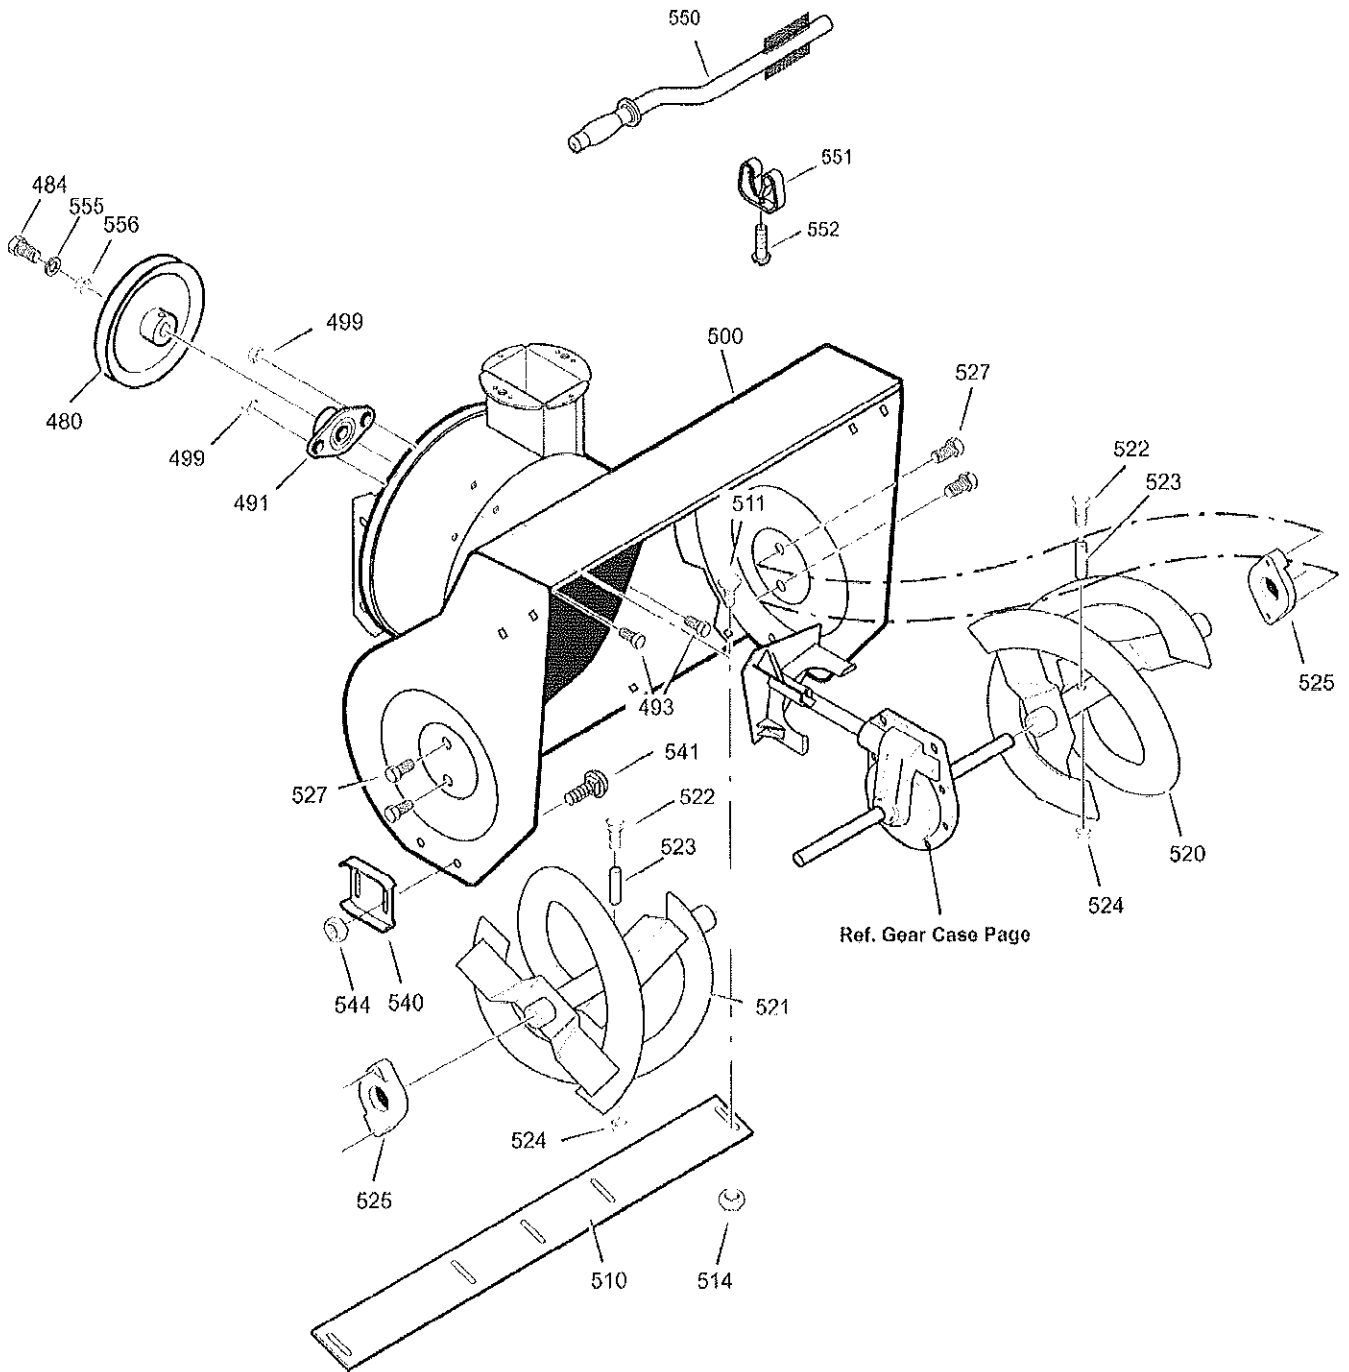

MODEL 627856x54

REPAIR PARTS AUGER HOUSING

MODEL 627856x54

REPAIR PARTS AUGER HOUSING

Key No.	Part No.	Description
	480	1740177 PULLEY, 4L 8.40 OD
	484	74950512 CAPSCREW
	485	1501158 SPACER, FRICTION PULLEY
⇒	491	1740171 BEARING, FLANGE
	493	001x92 BOLT, HEX 5/16-18X .50
	499	710026 NUT, 5/16-18 HEXWDFLLK
	500	1740122E245 HOUSING, ASSY
	510	760655E701 BLADE, SCRAPER
	511	001x45 BOLT, 5/16-18X.62
	514	710026 NUT, 5/16-18
	520	1740174E736 AUGER, ASSY, LH
	521	1740173E736 AUGER, ASSY, RH
	522	9524 SCREW, 1/4-20 X 1.75
	523	3943 SPACER, SLEEVE
	524	73826 NUT, 1/4-20
⇒	525	1740182 BEARING, FLANGE
	527	25x021 SCREW, 5/16-18X .75
	540	1740176E736 SKID, HEIGHT ADJUST
	541	340720 BOLT, 5/16-18 X .75
	544	710026 NUT, 5/16-18
	550	1740179 TOOL, CLEANOUT
	551	1740180 CLIP, CLEANOUT TOOL
	552	174189 SCREW
	555	710060 WASHER,SPLIT
	556	19111507 WASHER,FLAT
- -	1501216	KIT, SHEAR BOLT