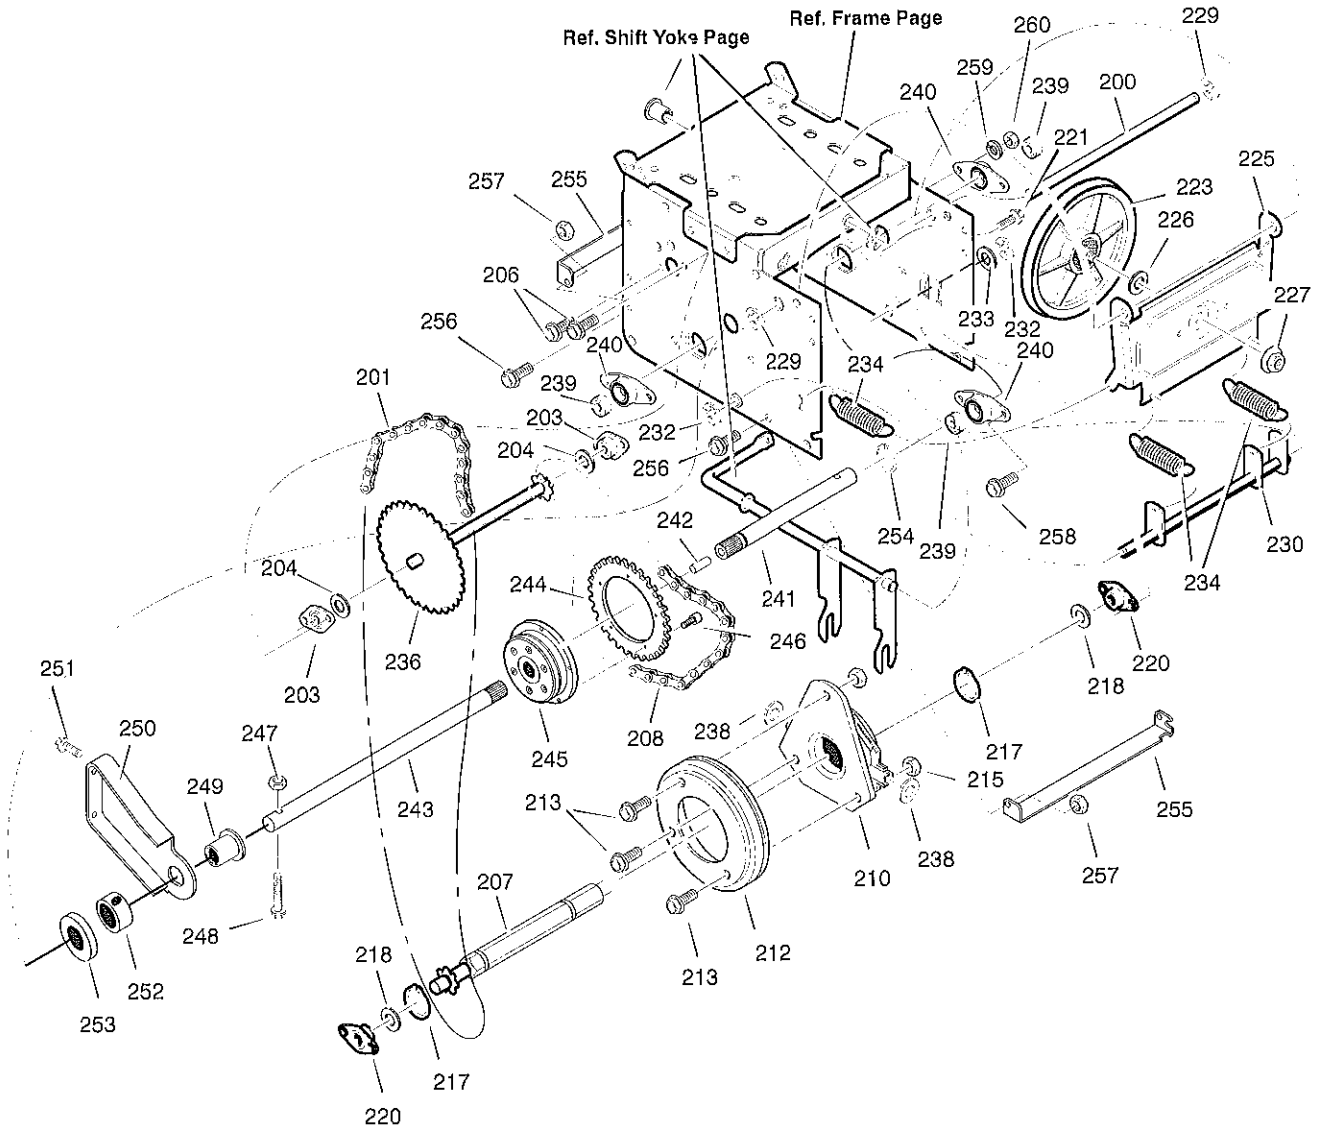

MODEL 627856x54

REPAIR PARTS DRIVE

MODEL 627856x54

REPAIR PARTS DRIVE

Key No.	Part No.	Description
200	1501092 YZ	LF AXLE, SWING PLATE YZ
201	579851	CHAIN, ROLLER #420x19.00
203	334163	BEARING AND RETAINER, ASSY
204	579858	WASHER
206	25x020	SCREW, TAP 5/16-18x0.5
207	1501630	ASSY, HEX SHAFT
208	579868	CHAIN, ROLLER #420x18.00 LG
210	337029	BEARING, TRUNION CLUTCH R
212	1501435	WHEEL, FRICTION DISC
213	001x38	BOLT
215	303008	NUT, KEPS HEX 1/4-20
217	579859	RING, RETEXT
218	579858	WASHER
220	334163	BEARING AND RETAINER, ASSY
221	25x020	SCREW, TAP 5/16-18 x .5
223	1501115	FRICTION PULLY
225	1501057 YZ	LF PLATE, SWINGING YZ
226	1501158	SPACER, FRICTION PULLEY
227	15x114	NUT, FLANGE LOCK 3/8-24
229	11x30	RETAINER, RING
230	1502084 YZ	ASSEMBLY, SPRING LINK STEERABLE
232	11x30	RETAINER, RING
233	017x57	WASHER
234	165x112	SPRING, EXTENSION
236	1501652	SPROCKET SET 33T/7
238	71074	WASHER, FLAT
239	53263	BEARING, BALL
240	50648	RETAINER, BEARING
241	1502106	AXLE, LEFT
242	1502024	PIN, AXLE
243	1502047	AXLE AND BUSHING, RIGHT
244	1501623	SPROCKET
245	1501619	CLUTCH, AUTO LOCK
246	352x3	SCREW
247	15x145	NUT
248	577015	BOLT
249	1501114	BEARING, AXLE
250	1501618 YZ	BRACKET, AXLE SUPPORT
251	25x021	SCREW
252	1501620	COLLAR, LOCKING
253	17x195	WASHER
254	239	RETAINER, RING
255	1502030 YZ	BRACKET, SUPPORT
256	001x38	BOLT
257	780285	NUT
258	001x85	BOLT
259	71062	WASHER
260	71044	NUT