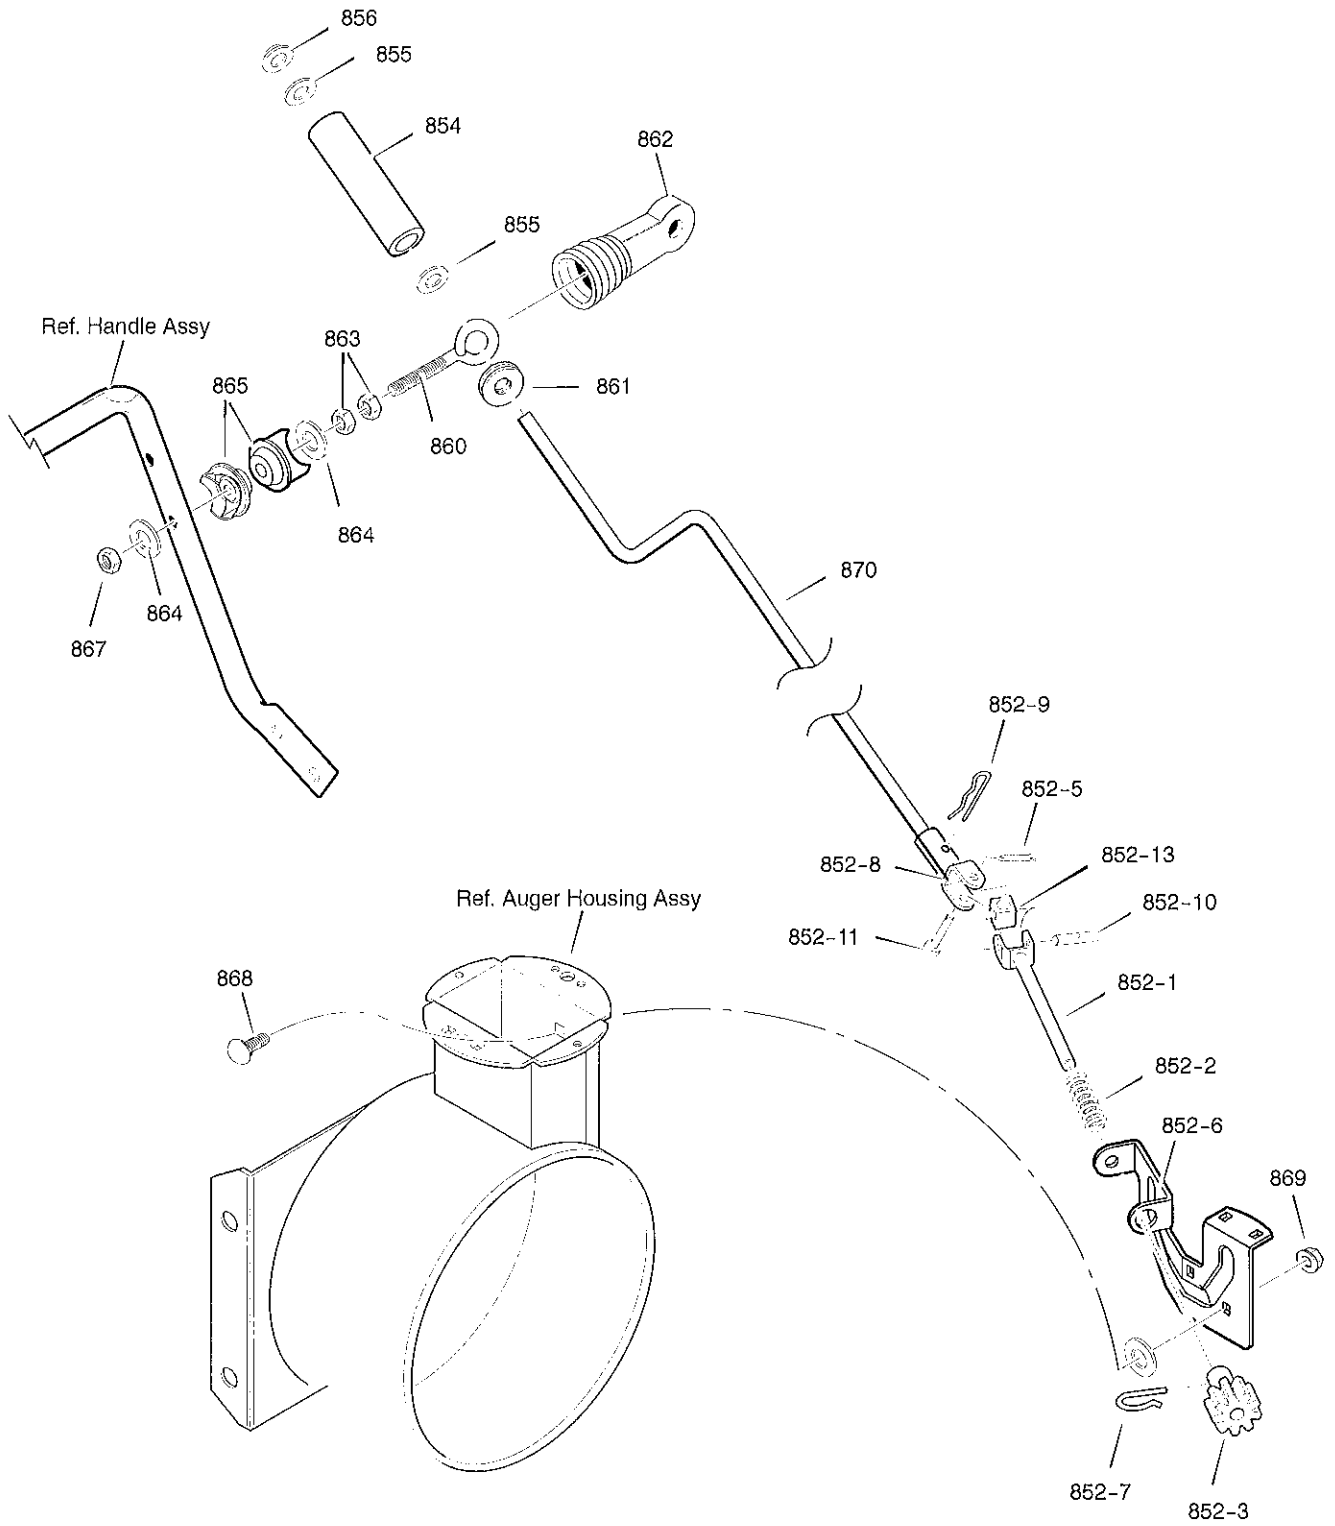

MODEL 627856x54

REPAIR PARTS DISCHARGE CHUTE

MODEL 627856x54

REPAIR PARTS DISCHARGE CHUTE

Key No.	Part No.	Description
580	761168E717	CHUTE, UPPER W/REMOTE
582	72270506	SCREW, 5/16-18 X.75
584	73800500	NUT
585	72270506	SCREW, 5/16-18 X.75
586	6711	PLASTIC WASHER
587	73800500	NUT
588	1501260	KNOB,T
589	12021	PLASTIC WASHER
600	761329E717	CHUTE, LOWER W/REMOTE
601	2x100	BOLT
602	71071	WASHER, FLAT
603	71038	NUT
604	762322	FLAP
606	1501932 YZ	CHUTE COLLAR
607	405024	BOLT
610	337227	RETAINER, RING INNER
611	1501282	RETAINER, RING OUTER

MODEL 627856x54

REPAIR PARTS CHUTE ROD

MODEL 627856x54

REPAIR PARTS CHUTE ROD

Key No.	Part No.	Description
852-1	1501533 YZ	ASSEMBLY, YOKE & ROD
852-2	164x37	SPRING
852-3	1501067	GEAR, CHUTE ROTATION 9T
852-5	579493	PIN, COTTER
852-6	1501306E701	BRACKET, CHUTE GEAR
852-7	1501293	PIN, HAIR
852-8	1501075 YZ	ASSEMBLY, YOKE ADAPTER YZ
852-9	711682	PIN, HAIR
852-10	578060	PIN, UNIVERSAL JOINT
852-11	578309	PIN, CLEVIS
852-13	578063	HOUSING, UNIVERSAL
854	307399	KNOB, SLEEVE
855	309312	FLATWASHER
856	73664	NUT, PUSH ON 3/8"
860	1501456	EYE BOLT 3/8-16X6.50
861	148	GROMMET, EYE BOLT
862	1501457	BOOT, EYE BOLT
863	71045	NUT, 3/8-16 HEXJAM
864	71072	FLATWASHER .406X.81X.066
865	309344	ADAPTER, BOOT
867	71046	NUT, 3/8-16 HEXNYL
868	002x98	BOLT, CARRIAGE 1/4-20 X 1.00
869	15x145	NUT, 1/4-20
870	1501523YZ	CRANK, ASSY CHUTE

MODEL 627856x54

REPAIR PARTS WHEELS

Key No.	Part No.	Description
650	1501563	SHAFT, AXLE
652	1501089	SPRKT & HUB
653	01x193	SCREW, 1/4-20 x 1.75
654	15x145	NUT, 1/4-20 HEX NYLOCK
655	1501114	BEARING, AXLE
671	017x83	FLATWASHER
673	1501138	BUSHING, WHEEL
675	1740159	TIRE & RIM, RIGHT
676	577015	SCREW, 1/4-20X1.75 HH
677	15X145	NUT, 1/4-20 HEX NYLOCK
678	239	RING, RET
679	73842	PIN, KLIK .25 X 1.38 DIA
680	1740158	TIRE & RIM, LEFT